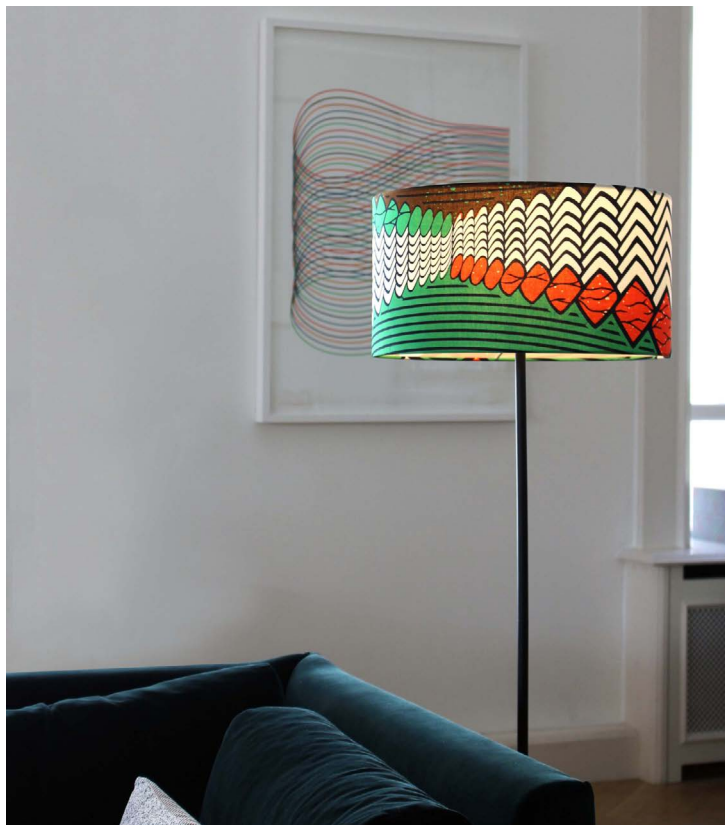

# CAST LAMP BASE

---

*HAY*

**HAY**

These versatile floor and table lamp cast-iron bases, are designed to allow the different designs of the *Accordion* or *Drum Shades* to be fitted onto them. Strong, sturdy and honest, these bases are supplied with bulbs.

## CAST LAMP BASE

---

Cast Floor Base with Drum shade / Fish Scale print

**HAY**

CAST LAMP BASE

---

Cast Table Base with Drum Shade / Fish Scale print

Cast Table Base

**HAY**

CAST LAMP BASE

---

Cast Floor Base

Cast Floor Base with Cream, Cotton Silk shade

**HAY**