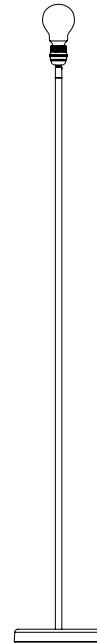

# CAST LAMP BASE

---

*HAY*

**HAY**

These versatile floor and table lamp cast-iron bases, are designed to allow the different designs of the *Accordion* or *Drum Shades* to be fitted onto them. Strong, sturdy and honest, these bases are supplied with bulbs.

## CAST LAMP BASE

---

Cast Floor Base with Drum shade / Fish Scale print

**HAY**

CAST LAMP BASE

---

Cast Table Base with Drum Shade / Fish Scale print

Cast Table Base

**HAY**

CAST LAMP BASE

---

Cast Floor Base

Cast Floor Base with Cream, Cotton Silk shade

**HAY**

## CAST LAMP BASE

---

TABLE BASE

Product Weight 4 kg  
Dimensions W17 X H57 cm

FLOOR BASE

Product Weight 7 kg  
Dimensions W22 X H155 cm

**HAY**