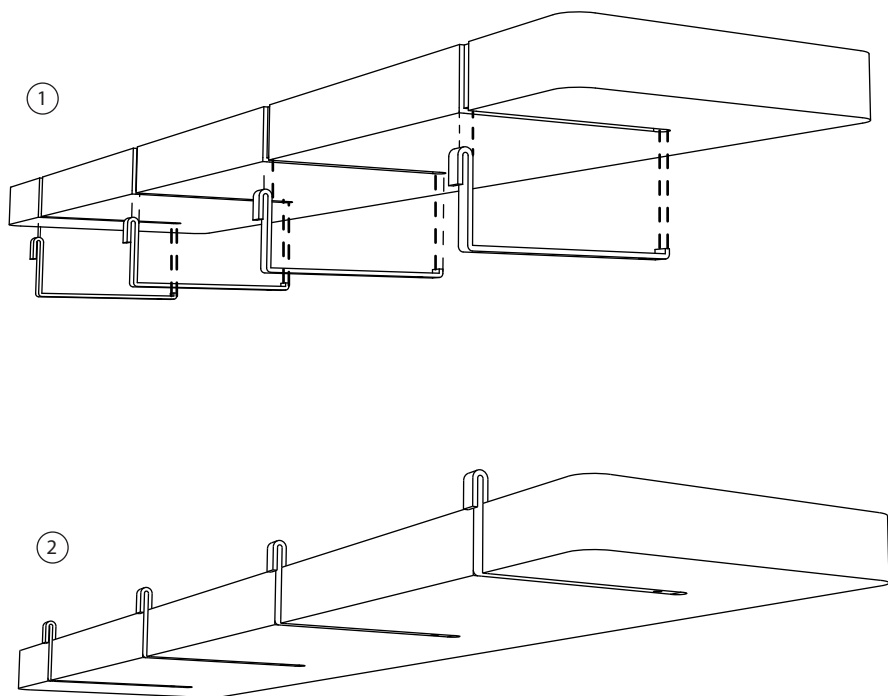

# PINORAMA CORK SHELF / L

---

*Design Inga Sempé*

Pinorama is a series of products designed by Inga Sempé

Safety / Please note that the maximum weight of the shelf is 3kg.

Cleaning / To remove dirt we recommend you use a dry cloth. Do not use water.  
To remove stains or spots, rub affected areas gently with 300-320 grit sandpaper.