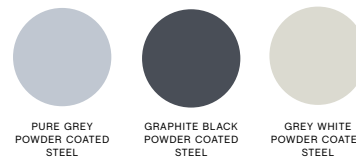

BASE FINISH