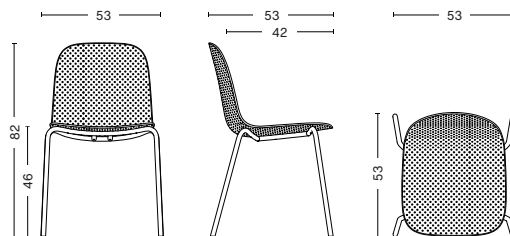

CONSTRUCTION

18 mm fully welded steel tube frame and 4-leg base, available with or without armrests.

SHELL COLOUR

BASE FINISH

DIMENSIONS

13EIGHTY CHAIR

- / WIDTH 53 cm / 20.87"
- / DEPTH 53 cm / 20.87"
- / HEIGHT 82 cm / 32.28"
- / SEAT HEIGHT 46 cm / 18.11"
- / SEAT DEPTH 42 cm / 16.54"

13EIGHTY ARM CHAIR

- / WIDTH 57 cm / 22.44"
- / DEPTH 53 cm / 20.87"
- / HEIGHT 82 cm / 32.28"
- / SEAT HEIGHT 46 cm / 18.11"
- / SEAT DEPTH 42 cm / 16.54"

GLIDERS

PLASTIC TRUMPET GLIDER / Standard on all.