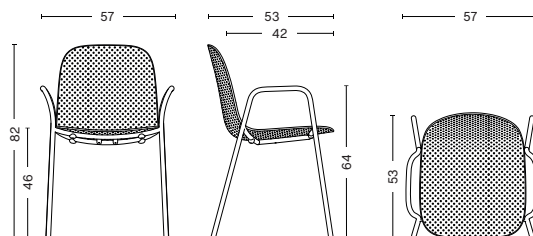

HAY

MATERIAL

SHELL / Injection moulded polypropylene shell with 20% plastic fiber.

BASE / 4 leg base with or without armrest. Powder coating for outdoor use.

COLOR & FINISH

Please note that the colour codes are indicative.

CONSTRUCTION

18 mm fully welded steel tube frame and 4-leg base, available with or without armrests.

SHELL COLOUR

BASE FINISH

DIMENSIONS

13EIGHTY CHAIR

- / WIDTH 53 cm / 20.87"
- / DEPTH 53 cm / 20.87"
- / HEIGHT 82 cm / 32.28"
- / SEAT HEIGHT 46 cm / 18.11"
- / SEAT DEPTH 42 cm / 16.54"

13EIGHTY ARM CHAIR

- / WIDTH 57 cm / 22.44"
- / DEPTH 53 cm / 20.87"
- / HEIGHT 82 cm / 32.28"
- / SEAT HEIGHT 46 cm / 18.11"
- / SEAT DEPTH 42 cm / 16.54"

GLIDERS

PLASTIC TRUMPET GLIDER / Standard on all.