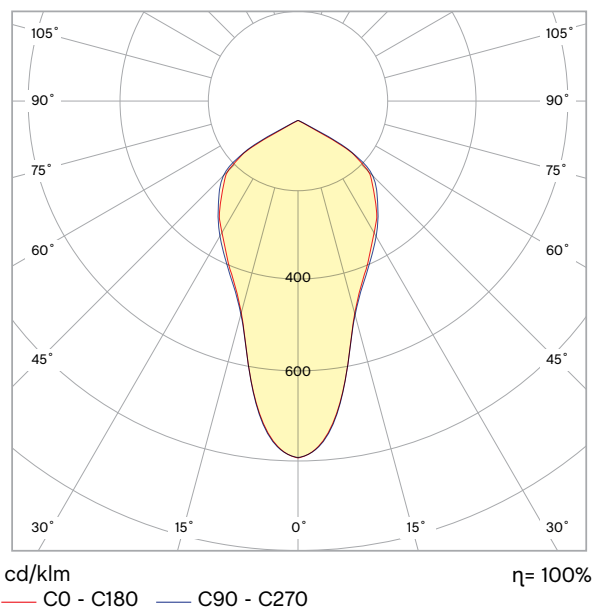

**DIMENSIONS**

**TABLE LAMP WITH TABLE BASE**

- / WIDTH 18,5 cm / 7.3"
- / DEPTH 90 cm / 35.4"
- / HEIGHT 60 cm / 23.6"
- / Max. Arm Reach 75 cm / 29.5"

**MINI TABLE LAMP**

- / WIDTH 16,5 cm / 6.5"
- / DEPTH 65 cm / 25.6"
- / HEIGHT 45 cm / 17.7"
- / Max. Arm Reach 50 cm / 19.7"

\*Measurements taken from production luminaire.

## PHOTOMETRICS