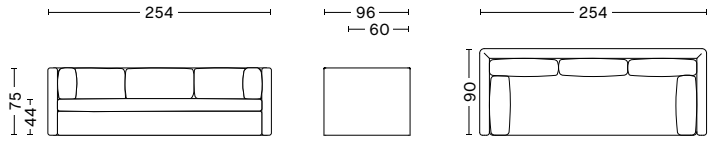

## DIMENSIONS

### HACKNEY 2 SEATER

/ WIDTH 200 cm / 78.74"

/ DEPTH 96 cm / 37.8"

/ HEIGHT 75 cm / 29.53"

/ SEAT HEIGHT 44 cm / 17.32"

### HACKNEY 3 SEATER

/ WIDTH 254 cm / 100"

/ DEPTH 96 cm / 37.8"

/ HEIGHT 75 cm / 29.53"

/ SEAT HEIGHT 44 cm / 17.32"