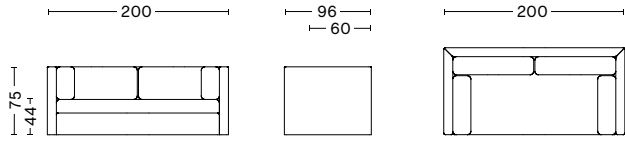

## DIMENSIONS

### HACKNEY 2 SEATER

/ WIDTH 200 cm / 78.74"

/ DEPTH 96 cm / 37.8"

/ HEIGHT 75 cm / 29.53"

/ SEAT HEIGHT 44 cm / 17.32"