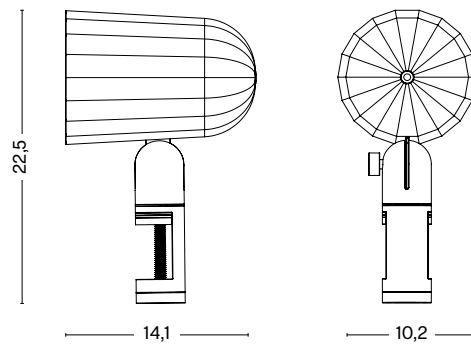

**COLOUR & FINISH**

Please note that the colour codes are indicative.

Available in 3 different colours.

/ Dark grey (RAL 7016)

/ Off white (Pantone 1C)

/ Red (NCS S 2570-Y80R)

**DIMENSIONS**

/ WIDTH 10,2 cm / 4"

/ DEPTH 14,1 cm / 5.6"

/ HEIGHT 22,5 cm / 8.9"

**COLOUR**

DARK GREY

OFF WHITE

RED

## TECHNICAL SPECIFICATIONS

- / LIGHT SOURCE / E14/LED (470lm)
- / POWER\* / 5,5W
- / FLUX\* (lumens) / 382lm
- / CCT\* (kelvin) / 2800k
- / CRI\* (1-100) / 85
- / DIMMABLE / No
- / POWER SUPPLY / 220-240V AC at 50-60Hz  
UK/EU plug mounted adapter
- / CORD LENGTH / 300 cm
- / SWITCH / Inline Rocker Switch at 100 cm

\*Measurements taken from production luminaire