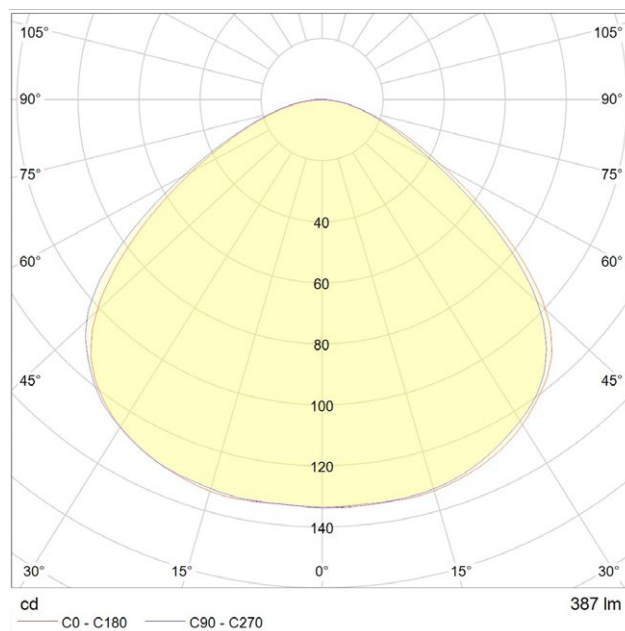

/ DEPTH 14,1 cm / 5.6"

/ HEIGHT 22,5 cm / 8.9"

**COLOUR**

DARK GREY

OFF WHITE

RED

## TECHNICAL SPECIFICATIONS

- / LIGHT SOURCE / E14/LED (470lm)
- / POWER\* / 5,5W
- / FLUX\* (lumens) / 382lm
- / CCT\* (kelvin) / 2800k
- / CRI\* (1-100) / 85
- / DIMMABLE / No
- / POWER SUPPLY / 220-240V AC at 50-60Hz  
UK/EU plug mounted adapter
- / CORD LENGTH / 300 cm
- / SWITCH / Inline Rocker Switch at 100 cm

\*Measurements taken from production luminaire

## PHOTOMETRICS