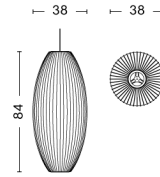

NELSON CIGAR BUBBLE PENDANT / L

DESIGN George Nelson
SIZE Ø38 x H84 cm
Ø14.96" x H33.07"
DETAILS Webbing polymer shade. Coated and brushed metal frame top and bottom ring. Cable with white PVC isolation. Recommended light source for S: LED E27 (A15) 5-8W, 500-800lm, 2700-3000K, Warm White. For M: LED E27 (A19) 10-13W, 1000-1500lm, 2700K, Warm White. For L: LED E27 (A19) 10-13W, 1000-1500lm, 2700K, Warm White.
LIGHT SOURCE NOT INCLUDED
DIMMABLE No
SWITCH No
IP 20
CORD LENGTH 183 cm
SUPPLY 220-240V
SALES QTY. 1 pcs.

ITEM NO	FINISH	EAN CODE	EUR EXCL. VAT
936326	Off white webbing polymer	 5 710441 274988	626,45

PACKAGING 1 box / 1 pcs.   **BOX DIMENSIONS AND WEIGHT** 1 pcs. / W40 x D40 x H91 cm / 4,50 kg
PRODUCT STATUS Stock Item