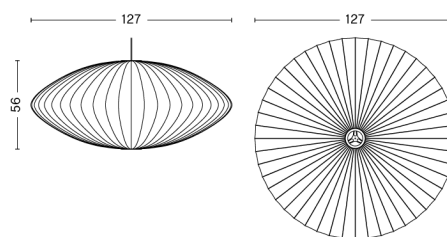

NELSON SAUCER BUBBLE PENDANT / XL

DESIGN George Nelson
SIZE Ø127 x H56 cm
Ø50" x H22.05"
DETAILS Webbing polymer shade. Coated and brushed metal frame top and bottom ring. Cable with white PVC isolation. Recommended light source for S: LED E27 (A15) 5-8W, 500-800lm, 2700-3000K, Warm White. For M: LED E27 (A19) 10-13W, 1000-1500lm, 2700K, Warm White. For L and XL: LED E27 (A19) 10-13W, 1000-1500lm, 2700K, Warm White.
LIGHT SOURCE NOT INCLUDED
DIMMABLE No
SWITCH No
IP 20
CORD LENGTH 274 cm
SUPPLY 220-240V
SALES QTY. 1 pcs.

ITEM NO	FINISH	EAN CODE	EUR EXCL. VAT
936344	Off white webbing polymer	 5 710441 275046	1.885,95

PACKAGING 1 box / 1 pcs. **BOX DIMENSIONS AND WEIGHT** 1 pcs. / W140 x D140 x H61,5 cm / 16,00 kg
PRODUCT STATUS Stock Item