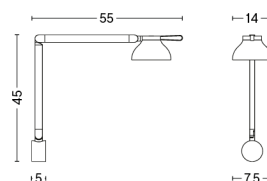

PC SINGLE ARM W. CLAMP

DESIGN Pierre Charpin
SIZE W14 x D9 x H62,7 cm
 W5.51" x D3.54" x H24.69"
DETAILS Extruded aluminium arm with die cast aluminium joints. Shade in spun aluminium. Silicone cable cord.
LIGHT SOURCE INTEGRATED LED, 5.7W .407LM. 3100K. COOL WHITE
DIMMABLE Yes
SWITCH STEPLESS TOUCH DIMMER
IP 20
CORD LENGTH 200 cm
SUPPLY 220-240V
SALES QTY. 1 pcs.

PC SINGLE ARM W. WALL BRACKET

DESIGN Pierre Charpin
SIZE W14 x D9 x H61 cm
 W5.51" x D3.54" x H24.02"
DETAILS Extruded aluminium arm with die cast aluminium joints. Shade in spun aluminium. Silicone cable cord.
LIGHT SOURCE INTEGRATED LED, 5.7W .407LM. 3100K. COOL WHITE
DIMMABLE Yes
SWITCH STEPLESS TOUCH DIMMER
IP 20
CORD LENGTH 200 cm
SUPPLY 220-240V
SALES QTY. 1 pcs.

PC DOUBLE ARM W. WALL BRACKET

DESIGN Pierre Charpin
SIZE W14 x D55 x H45 cm
 W5.51" x D21.65" x H17.72"
DETAILS Extruded aluminium arms with die cast aluminium joints. Shade in spun aluminium. Silicone cable cord.
LIGHT SOURCE INTEGRATED LED, 5.7W. 407LM. 3100K. COOL WHITE
DIMMABLE Yes
SWITCH STEPLESS TOUCH DIMMER
IP 20
CORD LENGTH 200 cm
SUPPLY 220-240V
SALES QTY. 1 pcs.