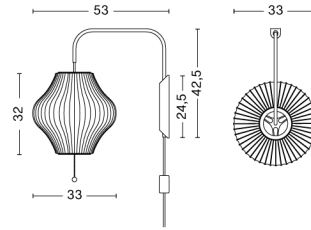

NELSON PEAR WALL SCONCE CABLED / S

DESIGN George Nelson
SIZE W33 x D53 x H42,5 cm
W12.99" x D20.87" x H16.73"
DETAILS Shade in webbing polymer. Frame top and bottom ring in coated and brushed metal and nickel. Wallbracket in walnut. Arm in brushed nickel steel that extends approximately 36 cm. Recommended light source: LED E27 (A15) 5-8W, 500-800lm, 2700-3000K, Warm White.
LIGHT SOURCE NOT INCLUDED
DIMMABLE No
SWITCH PULL SWITCH
IP 20
CORD LENGTH 366 cm
SUPPLY 220-240V
SALES QTY. 1 pcs.

ITEM NO	FINISH	EAN CODE	EUR EXCL. VAT
936389	Off white webbing polymer	 5 710441 275190	617,36

PACKAGING 1 box / 1 pcs.
PRODUCT STATUS Stock Item

BOX DIMENSIONS AND WEIGHT 1 pcs. / W40,6 x D43,2 x H40,6 cm / 3,60 kg