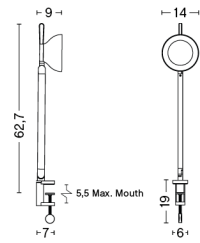

PC TABLE LAMP / S

DESIGN Pierre Charpin
SIZE W25 x D25 x H33 cm
 W9.84" x D9.84" x H12.99"
DETAILS Shade in anodised spun Aluminium. Base in anodised extruded aluminium with a cast iron internal weight. Diffuser in injection moulded translucent polycarbonate. Cable in black for all variants. Recommended light source: Dimmable LED E27 (A19) 10-13W, 1000-1500lm, 2700-3000K, Warm White.
LIGHT SOURCE NOT INCLUDED
SWITCH TOUCH STEP DIMMER
IP 20
CORD LENGTH 200 cm
SUPPLY 220-240V
SALES QTY. 1 pcs.

PC TABLE LAMP / L

DESIGN Pierre Charpin
SIZE W40 x D40 x H50 cm
 W15.75" x D15.75" x H19.69"
DETAILS Shade in anodised spun Aluminium. Base in anodised extruded aluminium with a cast iron internal weight. Diffuser in injection moulded translucent polycarbonate. Cable in black for all variants. Recommended light source: Dimmable LED E27 (A19) 10-13W, 1000-1500lm, 2700-3000K, Warm White.
LIGHT SOURCE NOT INCLUDED
SWITCH TOUCH STEP DIMMER
IP 20
CORD LENGTH 200 cm
SUPPLY 220-240V
SALES QTY. 1 pcs.

PC SINGLE ARM W. CLAMP

DESIGN Pierre Charpin
SIZE W14 x D9 x H62,7 cm
 W5.51" x D3.54" x H24.69"
DETAILS Extruded aluminium arm with die cast aluminium joints. Shade in spun aluminium. Silicone cable cord.
LIGHT SOURCE INTEGRATED LED, 5.7W .407LM. 3100K. COOL WHITE
DIMMABLE Yes
SWITCH STEPLESS TOUCH DIMMER
IP 20
CORD LENGTH 200 cm
SUPPLY 220-240V
SALES QTY. 1 pcs.