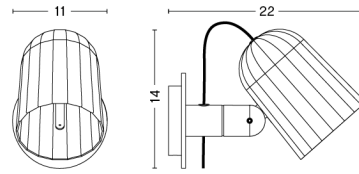

NOC WALL

DESIGN SmithMatthias
SIZE W11 x D22 x H14 cm
W4.33" x D8.66" x H5.51"
DETAILS Lamp stem and base in machined aluminium.
Lamp shade in die cast aluminium. Black silicone cable for dark grey and white silicone cable for the off white version.
LIGHT SOURCE LED E14 (A15), 5.5W. 470LM. 2800K. Warm white
DIMMABLE No
SWITCH INLINE SWITCH
IP 20
CORD LENGTH 200 cm
SUPPLY 220-240V
SALES QTY. 1 pcs.

ITEM NO	FINISH	EAN CODE	EUR EXCL. VAT
4004521009000	Off white powder coated aluminium	 5 710441 178446	118,18
4004521109000	Dark grey powder coated aluminium	 5 710441 178453	118,18

PACKAGING 1 box / 1 pcs. **BOX DIMENSIONS AND WEIGHT** 1 pcs. / W23 x D23 x H26 cm / 1,40 kg
PRODUCT STATUS Stock Item