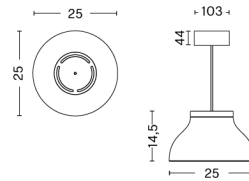

PC PENDANT / S

DESIGN Pierre Charpin
SIZE W25 x D25 x H14,5 cm
W9.84" x D9.84" x H5.71"
DETAILS Shade in anodised spun aluminium. Diffuser in injection moulded translucent polycarbonate. Cable in braided fabric with a PVC insulation. Cable is black for all variants. Recommended light source for S: 3 x LED G9 3-5W, 300-600lm, 2700-3000K, Warm White. For M: LED E27 (A19) 10-13W, 1000-1500lm, 2700-3000K, Warm White. For L: 3 x LED E27 (A19) 10-13W, 1000-1500lm, 2700-3000K, Warm White.
LIGHT SOURCE NOT INCLUDED
DIMMABLE No
SWITCH No
IP 20
CORD LENGTH 400 cm
SUPPLY 220-240V
SALES QTY. 1 pcs.

ITEM NO	FINISH	EAN CODE	EUR EXCL. VAT
4104111309000	Blush red anodised aluminium	 5 710441 263692	118,18
4104111209000	Emerald green anodised aluminium	 5 710441 263685	118,18
4104111109000	Anodised aluminium	 5 710441 263678	118,18
4104111009000	Soft black anodised aluminium	 5 710441 263661	118,18

PACKAGING 1 box / 1 pcs. **BOX DIMENSIONS AND WEIGHT** 1 pcs. / W31,5 x D31,5 x H20 cm / 1,30 kg
PRODUCT STATUS Stock Item