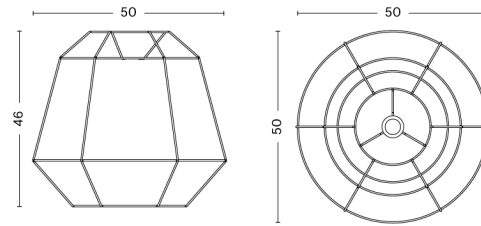

BONBON SHADE / L

DESIGN Ana Kraš
SIZE W50 x D50 x H46 cm
W19.69" x D19.69" x H18.11"
DETAILS Powder coated steel frame. Exterior yarn is 80% wool and 20% nylon mix. Black cord sets are sold separately. Table cord set features an in-line rocker switch. Recommended light source for M: LED E27 (A19) 10-13W, 1000-1500lm, 2700K, Warm White. For L: LED E27 (A21 or G30) 10-13W, 1000-1500lm, 2700K, Warm White.
LIGHT SOURCE NOT INCLUDED
IP 20
SALES QTY. 1 pcs.

ITEM NO	FINISH	EAN CODE	EUR EXCL. VAT

936213	Earth tones wool		533,06

PACKAGING	1 box / 1 pcs.	BOX DIMENSIONS AND WEIGHT	1 pcs. / W53 x D53 x H48 cm / 2,60 kg
PRODUCT STATUS	Stock Item