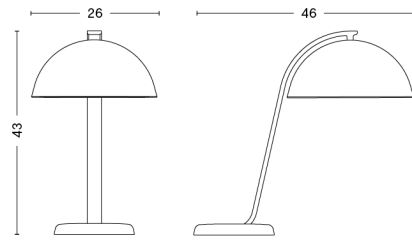

TURN ON

DESIGN Joel Hoff
SIZE Ø10 x H19,5 cm
 Ø3.94" x H7.68"
DETAILS Opal glass shade and anodized aluminium base. LED bulb included.
LIGHT SOURCE INTEGRATED LED, 4.5W. 250LM. 2700K. Warm white
DIMMABLE Yes
SWITCH ROTARY LAMP BODY DIMMER SWITCH
IP 20
CORD LENGTH 200 cm
SUPPLY 220-240V
SALES QTY. 1 pcs.

PACKAGING 1 box / 1 pcs. **BOX DIMENSIONS AND WEIGHT** 1 pcs. / W18 x D24,5 x H13 cm / 1,20 kg
PRODUCT STATUS Stock Item

CLOCHE

DESIGN Lars Beller Fjetland
SIZE W26 x D46 x H43 cm
 W10.24" x D18.11" x H16.93"
DETAILS Table lamp in steel shade and cast iron base.
LIGHT SOURCE LED E14 (A15), 5.5W. 470LM. 2800K. Warm white
DIMMABLE No
SWITCH INLINE SWITCH
IP 20
CORD LENGTH 200 cm
SUPPLY 220-240V
SALES QTY. 1 pcs.