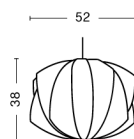

NELSON PROPELLER BUBBLE PENDANT / M

DESIGN George Nelson
SIZE Ø52 x H38 cm
Ø20.47" x H14.96"
DETAILS Webbing polymer shade. Coated and brushed metal frame top and bottom ring. Cable with white PVC isolation. Recommended light source: LED E27 (A19) 10-13W, 1000-1500lm, 2700K, Warm White.
LIGHT SOURCE NOT INCLUDED
DIMMABLE No
SWITCH No
IP 20
CORD LENGTH 183 cm
SUPPLY 220-240V
SALES QTY. 1 pcs.

ITEM NO	FINISH	EAN CODE	EUR EXCL. VAT
936380	Off white webbing polymer	 5 710441 275169	520,66

PACKAGING 1 box / 1 pcs.   **BOX DIMENSIONS AND WEIGHT** 1 pcs. / W57,5 x D57,5 x H45,5 cm / 4,00 kg
PRODUCT STATUS Stock Item