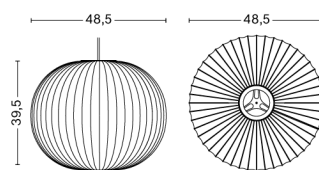

NELSON BALL BUBBLE PENDANT / M

DESIGN George Nelson
SIZE Ø48,5 x H39,5 cm
Ø19.09" x H15.55"
DETAILS Webbing polymer shade. Coated and brushed metal frame top and bottom ring. Cable with white PVC isolation. Recommended light source for S: LED E27 (A15) 5-8W, 500-800lm, 2700-3000K, Warm White. For M: LED E27 (A19) 10-13W, 1000-1500lm, 2700K, Warm White. For L: LED E27 (A19) 10-13W, 1000-1500lm, 2700K, Warm White.
LIGHT SOURCE NOT INCLUDED
DIMMABLE No
SWITCH No
IP 20
CORD LENGTH 183 cm
SUPPLY 220-240V
SALES QTY. 1 pcs.

ITEM NO	FINISH	EAN CODE	EUR EXCL. VAT
936314	Off white webbing polymer	 5 710441 274940	477,69

PACKAGING 1 box / 1 pcs. **BOX DIMENSIONS AND WEIGHT** 1 pcs. / W57,5 x D57,5 x H45,5 cm / 3,00 kg
PRODUCT STATUS Stock Item