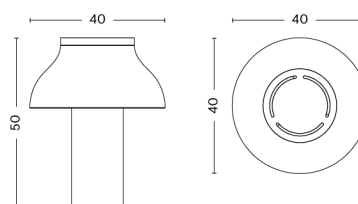

PC TABLE LAMP / L

DESIGN Pierre Charpin
SIZE W40 x D40 x H50 cm
W15.75" x D15.75" x H19.69"
DETAILS Shade in anodised spun Aluminium. Base in anodised extruded aluminium with a cast iron internal weight. Diffuser in injection moulded translucent polycarbonate. Cable in black for all variants. Recommended light source: Dimmable LED E27 (A19) 10-13W, 1000-1500lm, 2700-3000K, Warm White.
LIGHT SOURCE NOT INCLUDED
SWITCH TOUCH STEP DIMMER
IP 20
CORD LENGTH 200 cm
SUPPLY 220-240V
SALES QTY. 1 pcs.

ITEM NO	FINISH	EAN CODE	EUR EXCL. VAT
4104251009000	Soft black anodised aluminium	 5 710441 263807	235,54
4104251109000	Anodised aluminium	 5 710441 263814	235,54

PACKAGING	2 box / 1 pcs.	BOX DIMENSIONS AND WEIGHT	1 pcs. / W34.5 x D22.5 x H22.5 cm / 3 kg
PRODUCT STATUS	Stock Item		1 pcs. / W46.5 x D46.5 x H26 cm / 2.2 kg