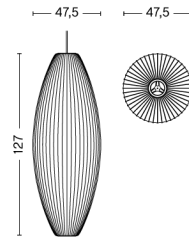

NELSON CIGAR BUBBLE PENDANT / XL

DESIGN George Nelson
SIZE Ø47,5 x H127 cm
Ø18.7" x H50"
DETAILS Webbing polymer shade. Coated and brushed metal frame top and bottom ring. Cable with white PVC isolation. Recommended light source for S: LED E27 (A15) 5-8W, 500-800lm, 2700-3000K, Warm White. For M: LED E27 (A19) 10-13W, 1000-1500lm, 2700K, Warm White. For L: LED E27 (A19) 10-13W, 1000-1500lm, 2700K, Warm White.
LIGHT SOURCE NOT INCLUDED
DIMMABLE No
SWITCH No
IP 20
CORD LENGTH 274 cm
SUPPLY 220-240V
SALES QTY. 1 pcs.

ITEM NO	FINISH	EAN CODE	EUR EXCL. VAT
936327	Off white webbing polymer	 5 710441 280125	1.885,95

PACKAGING 1 box / 1 pcs. **BOX DIMENSIONS AND WEIGHT** 1 pcs. / W61,5 x D61,5 x H140 cm / 16,36 kg
PRODUCT STATUS Stock Item