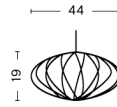

NELSON SAUCER CRISSCROSS BUBBLE PENDANT / S

DESIGN George Nelson
SIZE Ø44,5 x H19 cm
Ø17.52" x H7.48"
DETAILS Webbing polymer shade. Coated and brushed metal frame top and bottom ring. Cable with white PVC isolation. Recommended light source for S: LED E27 (A15) 5-8W, 500-800lm, 2700-3000K, Warm White. For M: LED E27 (A19) 10-13W, 1000-1500lm, 2700K, Warm White.
LIGHT SOURCE NOT INCLUDED
DIMMABLE No
SWITCH No
IP 20
CORD LENGTH 183 cm
SUPPLY 220-240V
SALES QTY. 1 pcs.

ITEM NO	FINISH	EAN CODE	EUR EXCL. VAT
936365	Off white webbing polymer	 5 710441 275114	446,28

PACKAGING 1 box / 1 pcs.   **BOX DIMENSIONS AND WEIGHT** 1 pcs. / W50 x D50 x H25,5 cm / 2,50 kg
PRODUCT STATUS Stock Item