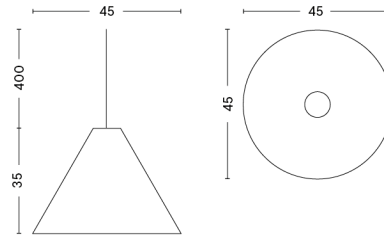

30 DEGREES WITH CORD SET / L / PENDANT

DESIGN Johan Van Hengel
SIZE Ø45 x H35 cm
Ø17.72" x H13.78"
DETAILS Veneered oak pendant shade with textile cord set. Recommended light source for S: LED E27 (A15) 5,5W, 470lm 2700K, Warm White. For M and L: LED E27 (A19) 10.5W, 810lm 2700K, Warm White. For XL: LED E27 (G30) 13W, 1055lm 2700K Warm White.,
LIGHT SOURCE NOT INCLUDED
DIMMABLE No
SWITCH No
IP 20
CORD LENGTH 400 cm
SUPPLY 220-240V
SALES QTY. 1 pcs.

ITEM NO	FINISH	EAN CODE	EUR EXCL. VAT
4190391009000	Matt lacquered oak veneer shade, black cord set		202,48

PACKAGING 2 box / 1 pcs. **BOX DIMENSIONS AND WEIGHT** 1 pcs. / W46 x D46 x H38 cm / 2 kg
PRODUCT STATUS Stock Item 1 pcs. / W12.5 x D12.6 x H14.5 cm / 0.5 kg