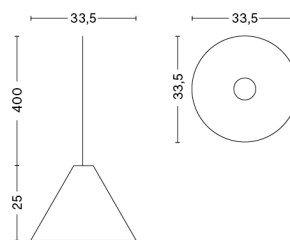

30 DEGREES WITH CORD SET / M / PENDANT

DESIGN Johan Van Hengel
SIZE Ø33,5 x H25 cm
Ø13.19" x H9.84"
DETAILS Veneered oak pendant shade with textile cord set. Recommended light source for S: LED E27 (A15) 5,5W, 470lm 2700K, Warm White. For M and L: LED E27 (A19) 10.5W, 810lm 2700K, Warm White. For XL: LED E27 (G30) 13W, 1055lm 2700K Warm White.,
LIGHT SOURCE NOT INCLUDED
DIMMABLE No
SWITCH No
IP 20
CORD LENGTH 400 cm
SUPPLY 220-240V
SALES QTY. 1 pcs.

ITEM NO	FINISH	EAN CODE	EUR EXCL. VAT
4190331009000	Matt lacquered oak veneer shade, black cord set		123,14

PACKAGING	2 box / 1 pcs.	BOX DIMENSIONS AND WEIGHT	1 pcs. / W35 x D35 x H27 cm / 1.5 kg
PRODUCT STATUS	Stock Item		1 pcs. / W12.5 x D12.6 x H14.5 cm / 0.5 kg