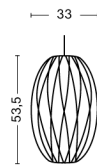

NELSON CIGAR CRISSCROSS BUBBLE PENDANT / M

DESIGN George Nelson
SIZE Ø33 x H53,5 cm
Ø12.99" x H21.06"
DETAILS Webbing polymer shade. Coated and brushed metal frame top and bottom ring. Cable with white PVC isolation. Recommended light source for S: LED E27 (A15) 5-8W, 500-800lm, 2700-3000K, Warm White. For M: LED E27 (A19) 10-13W, 1000-1500lm, 2700K, Warm White.
LIGHT SOURCE NOT INCLUDED
DIMMABLE No
SWITCH No
IP 20
CORD LENGTH 183 cm
SUPPLY 220-240V
SALES QTY. 1 pcs.

ITEM NO	FINISH	EAN CODE	EUR EXCL. VAT
936356	Off white webbing polymer	 5 710441 275084	552,07

PACKAGING 1 box / 1 pcs.   **BOX DIMENSIONS AND WEIGHT** 1 pcs. / W40 x D40 x H62 cm / 3,00 kg
PRODUCT STATUS Stock Item