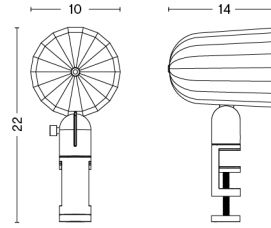

MARSELIS TABLE LAMP

DESIGN Kaschkasch
SIZE W10 x D20 x H38 cm
 W3.94" x D7.87" x H14.96"
DETAILS Wet spray aluminium, moulded PMMA,
 moulded Polycarbonate, sand cast iron,
 powder coated steel, EVA foam pad,
 integrated LED strip.
LIGHT SOURCE INTEGRATED LED, 4W. 213LM. 2700K. Warm
 white
DIMMABLE Yes
SWITCH TOUCH STEP DIMMER
IP 20
CORD LENGTH 200 cm
SUPPLY 220-240V
SALES QTY. 1 pcs.

PACKAGING 1 box / 1 pcs. **BOX DIMENSIONS AND WEIGHT** 1 pcs. / W44,5 x D19 x H15 cm / 2,00 kg
PRODUCT STATUS Stock Item

MARSELIS FLOOR LAMP

DESIGN Kaschkasch
SIZE W17,5 x D21,2 x H126 cm
 W6.89" x D8.35" x H49.61"
DETAILS Wet spray aluminium, moulded PMMA,
 moulded Polycarbonate, sand cast iron,
 powder coated steel, EVA foam pad,
 integrated LED strip.
LIGHT SOURCE INTEGRATED LED, 4W. 213LM. 2700K. Warm
 white
DIMMABLE Yes
SWITCH TOUCH STEP DIMMER
IP 20
CORD LENGTH 200 cm
SUPPLY 220-240V
SALES QTY. 1 pcs.

ROPE TRICK

DESIGN Stefan Diez
SIZE W18 x D33 x H170 cm
 W7.09" x D12.99" x H66.93"
DETAILS Woven PET, aluminium, acrylic, polypropylene and ABS. Integrated LED module.
LIGHT SOURCE INTEGRATED LED, 10W. 410LM. 3000K. Warm white
DIMMABLE Yes
SWITCH STEPLESS TOUCH DIMMER
IP 20
CORD LENGTH 250 cm
SUPPLY 220-240V
SALES QTY. 1 pcs.

PACKAGING 1 box / 1 pcs. **BOX DIMENSIONS AND WEIGHT** 1 pcs. / W170 x D47 x H29 cm / 11,50 kg
PRODUCT STATUS Stock Item

NOC CLIP

DESIGN SmithMatthias
SIZE W10 x D14 x H22 cm
 W3.94" x D5.51" x H8.66"
DETAILS Powder coated aluminium clip light. LED bulb included.
LIGHT SOURCE LED E14 (A15), 5.5W. 470LM. 2800K. Warm white
DIMMABLE No
SWITCH INLINE SWITCH
IP 20
CORD LENGTH 200 cm
SUPPLY 220-240V
SALES QTY. 1 pcs.