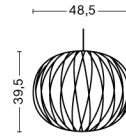

NELSON BALL CRISSCROSS BUBBLE PENDANT / M

DESIGN George Nelson
SIZE Ø48,5 x H39,5 cm
Ø19.09" x H15.55"
DETAILS Webbing polymer shade. Coated and brushed metal frame top and bottom ring. Cable with white PVC isolation. Recommended light source for S: LED E27 (A15) 5-8W, 500-800lm, 2700-3000K, Warm White. For M: LED E27 (A19) 10-13W, 1000-1500lm, 2700K, Warm White.
LIGHT SOURCE NOT INCLUDED
DIMMABLE No
SWITCH No
IP 20
CORD LENGTH 183 cm
SUPPLY 220-240V
SALES QTY. 1 pcs.

ITEM NO	FINISH	EAN CODE	EUR EXCL. VAT
936350	Off white webbing polymer	 5 710441 275060	552,07

PACKAGING 1 box / 1 pcs.   **BOX DIMENSIONS AND WEIGHT** 1 pcs. / W57,5 x D57,5 x H45,5 cm / 3,00 kg
PRODUCT STATUS Stock Item