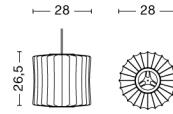

NELSON LANTERN BUBBLE PENDANT / S

DESIGN George Nelson
SIZE Ø28 x H26,5 cm
Ø11.02" x H10.43"
DETAILS Webbing polymer shade. Coated and brushed metal frame top and bottom ring. Cable with white PVC isolation. Recommended light source: LED E27 (A15) 5-8W, 500-800lm, 2700-3000K, Warm White.
LIGHT SOURCE NOT INCLUDED
DIMMABLE No
SWITCH No
IP 20
CORD LENGTH 183 cm
SUPPLY 220-240V
SALES QTY. 1 pcs.