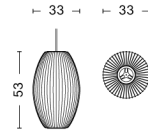

NELSON CIGAR BUBBLE PENDANT / M

DESIGN George Nelson
SIZE Ø33 x H53 cm
Ø12.99" x H20.87"
DETAILS Webbing polymer shade. Coated and brushed metal frame top and bottom ring. Cable with white PVC isolation. Recommended light source for S: LED E27 (A15) 5-8W, 500-800lm, 2700-3000K, Warm White. For M: LED E27 (A19) 10-13W, 1000-1500lm, 2700K, Warm White. For L: LED E27 (A19) 10-13W, 1000-1500lm, 2700K, Warm White.
LIGHT SOURCE NOT INCLUDED
DIMMABLE No
SWITCH No
IP 20
CORD LENGTH 183 cm
SUPPLY 220-240V
SALES QTY. 1 pcs.

ITEM NO	FINISH	EAN CODE	EUR EXCL. VAT
936323	Off white webbing polymer	 5 710441 274971	477,69

PACKAGING 1 box / 1 pcs. **BOX DIMENSIONS AND WEIGHT** 1 pcs. / W40 x D40 x H62 cm / 3,00 kg
PRODUCT STATUS Stock Item