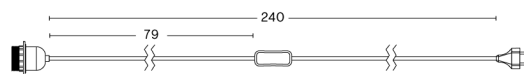

CORD SET TABLE

SIZE	Ø10 x L240 cm Ø3.94" x L94.49"
DETAILS	Suitable for Bonbon Table Lamp. Features an in-line rocker switch. Recommended light source LED E27 max. 15.
LIGHT SOURCE	NOT INCLUDED
DIMMABLE	No
SWITCH	INLINE SWITCH
IP	20
CORD LENGTH	240 cm
SUPPLY	220-240V
SALES QTY.	1 pcs.

ITEM NO	FINISH	EAN CODE	EUR EXCL. VAT
418982	Black textured ABS	 5 710441 274131	28,93

PACKAGING	1 box / 1 pcs.	BOX DIMENSIONS AND WEIGHT	1 pcs. / W7,5 x D7,5 x H33 cm / 0,50 kg
PRODUCT STATUS	Stock Item