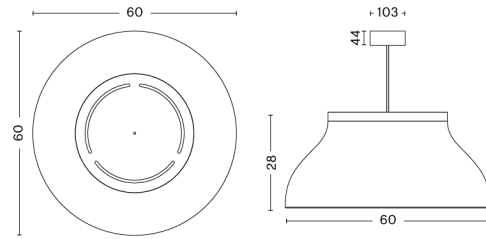

PC PENDANT / L

DESIGN Pierre Charpin
SIZE W60 x D60 x H28 cm
W23.62" x D23.62" x H11.02"
DETAILS Shade in anodised spun aluminium. Diffuser in injection moulded translucent polycarbonate. Cable in braided fabric with a PVC insulation. Cable is black for all variants. Recommended light source for S: 3 x LED G9 3-5W, 300-600lm, 2700-3000K, Warm White. For M: LED E27 (A19) 10-13W, 1000-1500lm, 2700-3000K, Warm White. For L: 3 x LED E27 (A19) 10-13W, 1000-1500lm, 2700-3000K, Warm White.
LIGHT SOURCE NOT INCLUDED
DIMMABLE No
SWITCH No
IP 20
CORD LENGTH 400 cm
SUPPLY 220-240V
SALES QTY. 1 pcs.

ITEM NO	FINISH	EAN CODE	EUR EXCL. VAT
4104151009000	Soft black anodised aluminium	 5 710441 263746	318,18
4104151109000	Anodised aluminium	 5 710441 263753	318,18

PACKAGING 1 box / 1 pcs. **BOX DIMENSIONS AND WEIGHT** 1 pcs. / W62 x D62 x H45 cm / 5,50 kg
PRODUCT STATUS Stock Item