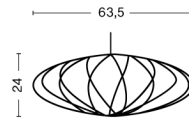

NELSON SAUCER CRISSCROSS BUBBLE PENDANT / M

DESIGN George Nelson
SIZE Ø63,5 x H24 cm
Ø25" x H9.45"
DETAILS Webbing polymer shade. Coated and brushed metal frame top and bottom ring. Cable with white PVC isolation. Recommended light source for S: LED E27 (A15) 5-8W, 500-800lm, 2700-3000K, Warm White. For M: LED E27 (A19) 10-13W, 1000-1500lm, 2700K, Warm White.
LIGHT SOURCE NOT INCLUDED
DIMMABLE No
SWITCH No
IP 20
CORD LENGTH 183 cm
SUPPLY 220-240V
SALES QTY. 1 pcs.

ITEM NO	FINISH	EAN CODE	EUR EXCL. VAT
936368	Off white webbing polymer	 5 710441 275121	514,88

PACKAGING 1 box / 1 pcs.   **BOX DIMENSIONS AND WEIGHT** 1 pcs. / W73,5 x D73,5 x H34 cm / 4,00 kg
PRODUCT STATUS Stock Item