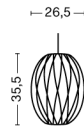

NELSON CIGAR CRISSCROSS BUBBLE PENDANT / S

DESIGN George Nelson
SIZE Ø26,5 x H35,5 cm
Ø10.43" x H13.98"
DETAILS Webbing polymer shade. Coated and brushed metal frame top and bottom ring. Cable with white PVC isolation. Recommended light source for S: LED E27 (A15) 5-8W, 500-800lm, 2700-3000K, Warm White. For M: LED E27 (A19) 10-13W, 1000-1500lm, 2700K, Warm White.
LIGHT SOURCE NOT INCLUDED
DIMMABLE No
SWITCH No
IP 20
CORD LENGTH 183 cm
SUPPLY 220-240V
SALES QTY. 1 pcs.

ITEM NO	FINISH	EAN CODE	EUR EXCL. VAT
936353	Off white webbing polymer	 5 710441 275077	446,28

PACKAGING 1 box / 1 pcs.   **BOX DIMENSIONS AND WEIGHT** 1 pcs. / W40 x D40 x H62,5 cm / 2,50 kg
PRODUCT STATUS Stock Item