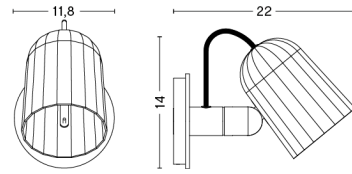

NOC WALL BUTTON

DESIGN SmithMatthias
SIZE W11,8 x D22 x H14 cm
W4.65" x D8.66" x H5.51"
DETAILS Lamp stem and base in machined aluminium.
Lamp shade in die cast aluminium. Black silicone cable for dark grey and white silicone cable for the off white version. Features a simple push button switch.
LIGHT SOURCE LED E14 (A15), 5.5W. 470LM. 2800K. Warm white
DIMMABLE No
SWITCH INTEGRATED SWITCH
IP 20
SUPPLY 220-240V
SALES QTY. 1 pcs.

ITEM NO	FINISH	EAN CODE	EUR EXCL. VAT
4004501009000	Off white powder coated aluminium	 5 710441 241270	118,18
4004501109000	Dark grey powder coated aluminium	 5 710441 241287	118,18

PACKAGING 1 box / 1 pcs. **BOX DIMENSIONS AND WEIGHT** 1 pcs. / W26 x D23 x H13 cm / 1,30 kg
PRODUCT STATUS Stock Item