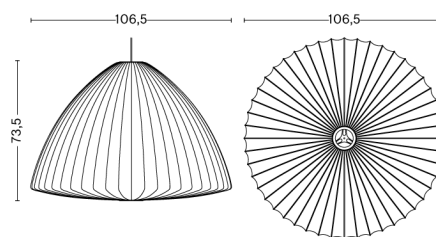

NELSON BELL BUBBLE PENDANT / XL

DESIGN George Nelson
SIZE Ø106,5 x H73,5 cm
Ø41.93" x H28.94"
DETAILS Webbing polymer shade. Coated and brushed metal frame top and bottom ring. Cable with white PVC isolation. Recommended light source: LED E27 (A21 or G30) 10-13W, 1000-1500lm, 2700K, Warm White.
LIGHT SOURCE NOT INCLUDED
DIMMABLE No
SWITCH No
IP 20
CORD LENGTH 274 cm
SUPPLY 220-240V
SALES QTY. 1 pcs.

ITEM NO	FINISH	EAN CODE	EUR EXCL. VAT
936374	Off white webbing polymer	 5 710441 275145	1.885,95

PACKAGING 1 box / 1 pcs.
PRODUCT STATUS Stock Item

BOX DIMENSIONS AND WEIGHT 1 pcs. / W114,5 x D114,5 x H78 cm / 11,00 kg