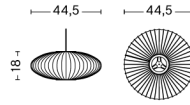

NELSON SAUCER BUBBLE PENDANT / S

DESIGN George Nelson
SIZE Ø44,5 x H18 cm
Ø17.52" x H7.09"
DETAILS Webbing polymer shade. Coated and brushed metal frame top and bottom ring. Cable with white PVC isolation. Recommended light source for S: LED E27 (A15) 5-8W, 500-800lm, 2700-3000K, Warm White. For M: LED E27 (A19) 10-13W, 1000-1500lm, 2700K, Warm White. For L and XL: LED E27 (A19) 10-13W, 1000-1500lm, 2700K, Warm White.
LIGHT SOURCE NOT INCLUDED
DIMMABLE No
SWITCH No
IP 20
CORD LENGTH 183 cm
SUPPLY 220-240V
SALES QTY. 1 pcs.

ITEM NO	FINISH	EAN CODE	EUR EXCL. VAT
936335	Off white webbing polymer	 5 710441 275015	409,09

PACKAGING 1 box / 1 pcs. **BOX DIMENSIONS AND WEIGHT** 1 pcs. / W50 x D50 x H25,5 cm / 3,00 kg
PRODUCT STATUS Stock Item