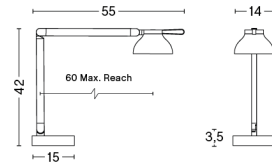

PC DOUBLE ARM W. WALL BRACKET

DESIGN Pierre Charpin
SIZE W14 x D55 x H45 cm
 W5.51" x D21.65" x H17.72"
DETAILS Extruded aluminium arms with die cast aluminium joints. Shade in spun aluminium. Silicone cable cord.
LIGHT SOURCE INTEGRATED LED, 5.7W. 407LM. 3100K. COOL WHITE
DIMMABLE Yes
SWITCH STEPLESS TOUCH DIMMER
IP 20
CORD LENGTH 200 cm
SUPPLY 220-240V
SALES QTY. 1 pcs.

PC DOUBLE ARM W. CLAMP

DESIGN Pierre Charpin
SIZE W14 x D55 x H60,5 cm
 W5.51" x D21.65" x H23.82"
DETAILS Extruded aluminium arms with die cast aluminium joints. Grey shade in spun aluminium. Shade in spun aluminium. Silicone cable cord.
LIGHT SOURCE INTEGRATED LED, 5.7W. 407LM. 3100K. COOL WHITE
DIMMABLE Yes
SWITCH STEPLESS TOUCH DIMMER
IP 20
CORD LENGTH 200 cm
SUPPLY 220-240V
SALES QTY. 1 pcs.

PC DOUBLE ARM W. TABLE INSERT

DESIGN Pierre Charpin
SIZE W14 x D55 x H42,5 cm
 W5.51" x D21.65" x H16.73"
DETAILS Extruded aluminium arms with die cast aluminium joints. Shade in spun aluminium. Silicone cable cord.
LIGHT SOURCE INTEGRATED LED, 5.7W. 407LM. 3100K. COOL WHITE
DIMMABLE Yes
SWITCH STEPLESS TOUCH DIMMER
IP 20
CORD LENGTH 200 cm
SUPPLY 220-240V
SALES QTY. 1 pcs.

PC DOUBLE ARM W. TABLE BASE

DESIGN Pierre Charpin
SIZE W14 x D55 x H42 cm
 W5.51" x D21.65" x H16.54"
DETAILS Extruded aluminium arms with die cast aluminium joints. Shade in spun aluminium. Silicone cable cord.
LIGHT SOURCE INTEGRATED LED, 5.7W. 407LM. 3100K. COOL WHITE
DIMMABLE Yes
SWITCH STEPLESS TOUCH DIMMER
IP 20
CORD LENGTH 200 cm
SUPPLY 220-240V
SALES QTY. 1 pcs.