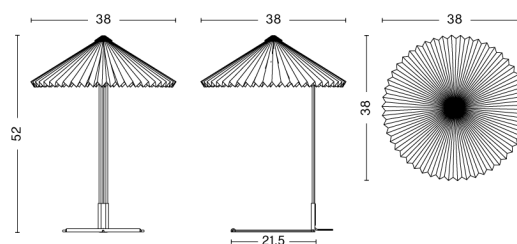

MATIN TABLE LAMP / L

DESIGN Inga Sempé
SIZE W38 x D38 x H52 cm
W14.96" x D14.96" x H20.47"
DETAILS Lamp shade in cotton fabric laminated to a PVC sheet. Lamp base in bent steel wire with a polished brass finish, precision cast steel counter weight with black injection moulded ABS hardware. Digital inline dimmer switch and cable are black for all colour variants.
LIGHT SOURCE INTEGRATED LED, 5W. 150LM. 2800K. Warm white
DIMMABLE Yes
SWITCH INLINE STEP DIMMER
IP 20
CORD LENGTH 200 cm
SUPPLY 220-240V
SALES QTY. 1 pcs.

ITEM NO	FINISH	EAN CODE	EUR EXCL. VAT
4191232009000	Bright red cotton shade, polished brass base	 5 710441 266174	177,69
4191231009000	White cotton shade, polished brass base	 5 710441 266167	177,69
4191233009000	Yellow cotton shade, polished brass base	 5 710441 266181	177,69
4191234009000	Green cotton shade, polished brass base	 5 710441 266198	177,69
4191235009000	Lavender cotton shade, polished brass base	 5 710441 275855	177,69
4191236009000	Oxide red cotton shade, polished brass base	 5 710441 275862	177,69

PACKAGING 2 box / 1 pcs. **BOX DIMENSIONS AND WEIGHT** 1 pcs. / W22.5 x D7.2 x H7.2 cm / 0.17 kg
PRODUCT STATUS Stock Item 1 pcs. / W55.4 x D24 x H6.5 cm / 1.1 kg