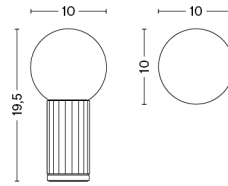

TURN ON

DESIGN Joel Hoff
SIZE Ø10 x H19,5 cm
Ø3.94" x H7.68"
DETAILS Opal glass shade and anodized aluminium base. LED bulb included.
LIGHT SOURCE INTEGRATED LED, 4.5W. 250LM. 2700K. Warm white
DIMMABLE Yes
SWITCH ROTARY LAMP BODY DIMMER SWITCH
IP 20
CORD LENGTH 200 cm
SUPPLY 220-240V
SALES QTY. 1 pcs.

ITEM NO	FINISH	EAN CODE	EUR EXCL. VAT
4004531309000	Blown opal glass shade, green anodized aluminium base	 5 710441 037811	106,61
4004531209000	Blown opal glass shade, orange anodized aluminium base	 5 710441 037804	106,61
4004531009000	Blown opal glass shade, black anodized aluminium base	 5 710441 037781	106,61
4004531109000	Blown opal glass shade, aluminium anodized aluminium base	 5 710441 037798	106,61

PACKAGING 1 box / 1 pcs. **BOX DIMENSIONS AND WEIGHT** 1 pcs. / W18 x D24,5 x H13 cm / 1,20 kg
PRODUCT STATUS Stock Item