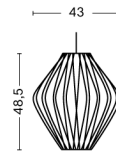

NELSON PEAR CRISSCROSS BUBBLE PENDANT / M

DESIGN George Nelson
SIZE Ø43 x H48,5 cm
Ø16.93" x H19.09"
DETAILS Webbing polymer shade. Coated and brushed metal frame top and bottom ring. Cable with white PVC isolation. Recommended light source for S: LED E27 (A15) 5-8W, 500-800lm, 2700-3000K, Warm White. For M: LED E27 (A19) 10-13W, 1000-1500lm, 2700K, Warm White.
LIGHT SOURCE NOT INCLUDED
DIMMABLE No
SWITCH No
IP 20
CORD LENGTH 183 cm
SUPPLY 220-240V
SALES QTY. 1 pcs.

ITEM NO	FINISH	EAN CODE	EUR EXCL. VAT
936362	Off white webbing polymer	 5 710441 275107	595,04

PACKAGING 1 box / 1 pcs.   **BOX DIMENSIONS AND WEIGHT** 1 pcs. / W50 x D50 x H56 cm / 4,00 kg
PRODUCT STATUS Stock Item