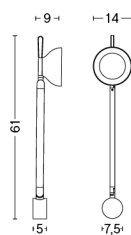

PC TABLE LAMP / S

DESIGN Pierre Charpin
SIZE W25 x D25 x H33 cm
 W9.84" x D9.84" x H12.99"
DETAILS Shade in anodised spun Aluminium. Base in anodised extruded aluminium with a cast iron internal weight. Diffuser in injection moulded translucent polycarbonate. Cable in black for all variants. Recommended light source: Dimmable LED E27 (A19) 10-13W, 1000-1500lm, 2700-3000K, Warm White.
LIGHT SOURCE NOT INCLUDED
SWITCH TOUCH STEP DIMMER
IP 20
CORD LENGTH 200 cm
SUPPLY 220-240V
SALES QTY. 1 pcs.

PC TABLE LAMP / L

DESIGN Pierre Charpin
SIZE W40 x D40 x H50 cm
 W15.75" x D15.75" x H19.69"
DETAILS Shade in anodised spun Aluminium. Base in anodised extruded aluminium with a cast iron internal weight. Diffuser in injection moulded translucent polycarbonate. Cable in black for all variants. Recommended light source: Dimmable LED E27 (A19) 10-13W, 1000-1500lm, 2700-3000K, Warm White.
LIGHT SOURCE NOT INCLUDED
SWITCH TOUCH STEP DIMMER
IP 20
CORD LENGTH 200 cm
SUPPLY 220-240V
SALES QTY. 1 pcs.

PC SINGLE ARM W. CLAMP

DESIGN Pierre Charpin
SIZE W14 x D9 x H62,7 cm
 W5.51" x D3.54" x H24.69"
DETAILS Extruded aluminium arm with die cast aluminium joints. Shade in spun aluminium. Silicone cable cord.
LIGHT SOURCE INTEGRATED LED, 5.7W .407LM. 3100K. COOL WHITE
DIMMABLE Yes
SWITCH STEPLESS TOUCH DIMMER
IP 20
CORD LENGTH 200 cm
SUPPLY 220-240V
SALES QTY. 1 pcs.

PC SINGLE ARM W. WALL BRACKET

DESIGN Pierre Charpin
SIZE W14 x D9 x H61 cm
 W5.51" x D3.54" x H24.02"
DETAILS Extruded aluminium arm with die cast aluminium joints. Shade in spun aluminium. Silicone cable cord.
LIGHT SOURCE INTEGRATED LED, 5.7W .407LM. 3100K. COOL WHITE
DIMMABLE Yes
SWITCH STEPLESS TOUCH DIMMER
IP 20
CORD LENGTH 200 cm
SUPPLY 220-240V
SALES QTY. 1 pcs.