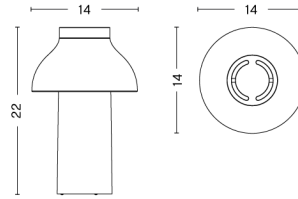

PC PORTABLE

DESIGN Pierre Charpin
SIZE W14 x D14 x H22 cm
W5.51" x D5.51" x H8.66"
DETAILS Body in injection moulded ABS, with a translucent PP diffuser. Shade in injection moulded opaque ABS for Soft Black and Olive lamp, translucent PP for Cream White. Lamp is charged with the supplied micro USB Cable. Charging station for up to 24. pcs. available for purchase.
LIGHT SOURCE LED G4, 3.5W. 3.6V. 220LM. 3000K Warm white
DIMMABLE Yes
SWITCH TOUCH STEP DIMMER
IP 43
SUPPLY 220-240V
SALES QTY. 1 pcs.

ITEM NO	FINISH	EAN CODE	EUR EXCL. VAT
4104312009000	Olive ABS	 5 710441 267881	57,02
4104311009000	Soft black ABS	 5 710441 267874	57,02
4104313009000	Cream white ABS	 5 710441 267898	57,02

PACKAGING 1 box / 1 pcs. **BOX DIMENSIONS AND WEIGHT** 1 pcs. / W15 x D15 x H26,5 cm / 0,65 kg
PRODUCT STATUS Stock Item