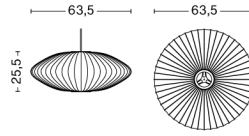

NELSON SAUCER BUBBLE PENDANT / M

DESIGN George Nelson
SIZE Ø63,5 x H25,5 cm
Ø25" x H10.04"
DETAILS Webbing polymer shade. Coated and brushed metal frame top and bottom ring. Cable with white PVC isolation. Recommended light source for S: LED E27 (A15) 5-8W, 500-800lm, 2700-3000K, Warm White. For M: LED E27 (A19) 10-13W, 1000-1500lm, 2700K, Warm White. For L and XL: LED E27 (A19) 10-13W, 1000-1500lm, 2700K, Warm White.
LIGHT SOURCE NOT INCLUDED
DIMMABLE No
SWITCH No
IP 20
CORD LENGTH 183 cm
SUPPLY 220-240V
SALES QTY. 1 pcs.

ITEM NO	FINISH	EAN CODE	EUR EXCL. VAT
936338	Off white webbing polymer	 5 710441 275022	477,69

PACKAGING 1 box / 1 pcs.   **BOX DIMENSIONS AND WEIGHT** 1 pcs. / W50 x D50 x H34 cm / 4,00 kg
PRODUCT STATUS Stock Item