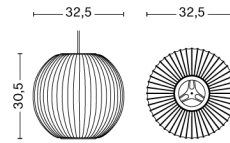

NELSON BALL BUBBLE PENDANT / S

DESIGN George Nelson
SIZE Ø32,5 x H30,5 cm
 Ø12.8" x H12.01"
DETAILS Webbing polymer shade. Coated and brushed metal frame top and bottom ring. Cable with white PVC isolation. Recommended light source for S: LED E27 (A15) 5-8W, 500-800lm, 2700-3000K, Warm White. For M: LED E27 (A19) 10-13W, 1000-1500lm, 2700K, Warm White. For L: LED E27 (A19) 10-13W, 1000-1500lm, 2700K, Warm White.
LIGHT SOURCE NOT INCLUDED
DIMMABLE No
SWITCH No
IP 20
CORD LENGTH 183 cm
SUPPLY 220-240V
SALES QTY. 1 pcs.