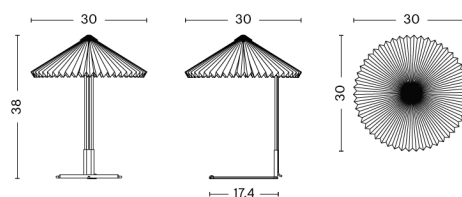

PRODUCT STATUS Stock Item

MATIN TABLE LAMP / S

DESIGN Inga Sempé
SIZE W30 x D30 x H38 cm
 W11.81" x D11.81" x H14.96"
DETAILS Lamp shade in cotton fabric laminated to a PVC sheet. Lamp base in bent steel wire with a polished brass finish, precision cast steel counter weight with black injection moulded ABS hardware. Digital inline dimmer switch and cable are black for all colour variants.
LIGHT SOURCE INTEGRATED LED, 5W. 150LM. 2800K. Warm white
DIMMABLE Yes
SWITCH INLINE STEP DIMMER
IP 20
CORD LENGTH 200 cm
SUPPLY 220-240V
SALES QTY. 1 pcs.