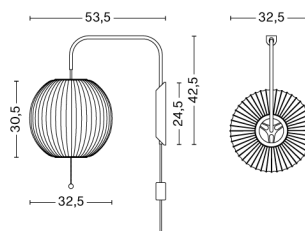

NELSON LANTERN BUBBLE PENDANT / S

DESIGN George Nelson
SIZE Ø28 x H26,5 cm
 Ø11.02" x H10.43"
DETAILS Webbing polymer shade. Coated and brushed metal frame top and bottom ring. Cable with white PVC isolation. Recommended light source: LED E27 (A15) 5-8W, 500-800lm, 2700-3000K, Warm White.
LIGHT SOURCE NOT INCLUDED
DIMMABLE No
SWITCH No
IP 20
CORD LENGTH 183 cm
SUPPLY 220-240V
SALES QTY. 1 pcs.

NELSON BALL WALL SCONCE CABLED / S

DESIGN George Nelson
SIZE W32,5 x D53,5 x H42,5 cm
 W12.8" x D21.06" x H16.73"
DETAILS Shade in webbing polymer. Frame top and bottom ring in coated and brushed metal and nickel. Wallbracket in walnut. Arm in brushed nickel steel that extends approximately 36 cm. Recommended light source: LED E27 (A15) 5-8W, 500-800lm, 2700-3000K, Warm White.
LIGHT SOURCE NOT INCLUDED
DIMMABLE No
SWITCH PULL SWITCH
IP 20
CORD LENGTH 366 cm
SUPPLY 220-240V
SALES QTY. 1 pcs.