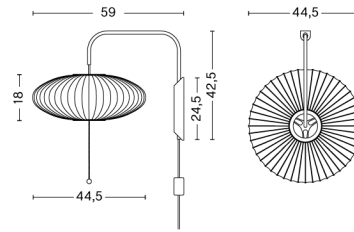

NELSON SAUCER WALL SCONCE CABLED

/ S

DESIGN George Nelson
SIZE W44,5 x D59 x H42,5 cm
W17.52" x D23.23" x H16.73"
DETAILS Shade in webbing polymer. Frame top and bottom ring in coated and brushed metal and nickel. Wallbracket in walnut. Arm in brushed nickel steel that extends approximately 36 cm. Recommended light source: LED E27 (A15) 5-8W, 500-800lm, 2700-3000K, Warm White.
LIGHT SOURCE NOT INCLUDED
DIMMABLE No
SWITCH PULL SWITCH
IP 20
CORD LENGTH 366 cm
SUPPLY 220-240V
SALES QTY. 1 pcs.

ITEM NO	FINISH	EAN CODE	EUR EXCL. VAT
936392	Off white webbing polymer	 5 710441 275206	548,76

PACKAGING 1 box / 1 pcs.
PRODUCT STATUS Stock Item

BOX DIMENSIONS AND WEIGHT 1 pcs. / W25,4 x D48,3 x H48,3 cm / 3,60 kg