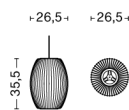

NELSON CIGAR BUBBLE PENDANT / S

DESIGN George Nelson
SIZE Ø26,5 x H35,5 cm
Ø10.43" x H13.98"
DETAILS Webbing polymer shade. Coated and brushed metal frame top and bottom ring. Cable with white PVC isolation. Recommended light source for S: LED E27 (A15) 5-8W, 500-800lm, 2700-3000K, Warm White. For M: LED E27 (A19) 10-13W, 1000-1500lm, 2700K, Warm White. For L: LED E27 (A19) 10-13W, 1000-1500lm, 2700K, Warm White.
LIGHT SOURCE NOT INCLUDED
DIMMABLE No
SWITCH No
IP 20
CORD LENGTH 183 cm
SUPPLY 220-240V
SALES QTY. 1 pcs.

ITEM NO	FINISH	EAN CODE	EUR EXCL. VAT
936320	Off white webbing polymer	 5 710441 274964	409,09

PACKAGING 1 box / 1 pcs. **BOX DIMENSIONS AND WEIGHT** 1 pcs. / W40 x D40 x H45,5 cm / 2,50 kg
PRODUCT STATUS Stock Item