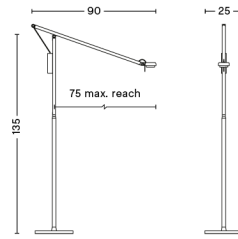

PACKAGING 2 box / 1 pcs. **BOX DIMENSIONS AND WEIGHT** 1 pcs. / W7.3 x D7.3 x H1.8 cm / 0.17 kg
PRODUCT STATUS Stock Item 1 pcs. / W42 x D23.5 x H6.5 cm / 1 kg

MATIN TABLE LAMP / L

DESIGN Inga Sempé
SIZE W38 x D38 x H52 cm
 W14.96" x D14.96" x H20.47"
DETAILS Lamp shade in cotton fabric laminated to a PVC sheet. Lamp base in bent steel wire with a polished brass finish, precision cast steel counter weight with black injection moulded ABS hardware. Digital inline dimmer switch and cable are black for all colour variants.
LIGHT SOURCE INTEGRATED LED, 5W. 150LM. 2800K. Warm white
DIMMABLE Yes
SWITCH INLINE STEP DIMMER
IP 20
CORD LENGTH 200 cm
SUPPLY 220-240V
SALES QTY. 1 pcs.

PACKAGING 2 box / 1 pcs. **BOX DIMENSIONS AND WEIGHT** 1 pcs. / W22.5 x D7.2 x H7.2 cm / 0.17 kg
PRODUCT STATUS Stock Item 1 pcs. / W55.4 x D24 x H6.5 cm / 1.1 kg

FIFTY-FIFTY TABLE LAMP

DESIGN Sam Weller
SIZE W18,5 x D90 x H60 cm
 W7.28" x D35.43" x H23.62"
DETAILS Wet spray and anodised aluminium, sand cast iron, powder coated steel, EVA foam pad, integrated LED module.
LIGHT SOURCE INTEGRATED LED, 4W. 360LM. 3000K. Warm white
DIMMABLE Yes
SWITCH TOUCH STEP DIMMER
IP 20
CORD LENGTH 200 cm
SUPPLY 220-240V
SALES QTY. 1 pcs.

FIFTY-FIFTY FLOOR LAMP

DESIGN Sam Weller
SIZE W25 x D90 x H135 cm
 W9.84" x D35.43" x H53.15"
DETAILS Wet spray and anodised aluminium, sand cast iron, powder coated steel, EVA foam pad, integrated LED module.
LIGHT SOURCE INTEGRATED LED, 4W. 360LM. 3000K. Warm white
DIMMABLE Yes
SWITCH TOUCH STEP DIMMER
IP 20
CORD LENGTH 200 cm
SUPPLY 220-240V
SALES QTY. 1 pcs.