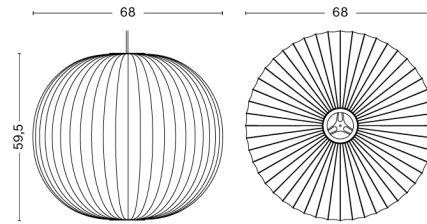

NELSON BALL BUBBLE PENDANT / L

DESIGN George Nelson
SIZE Ø68 x H59,5 cm
Ø26.77" x H23.43"
DETAILS Webbing polymer shade. Coated and brushed metal frame top and bottom ring. Cable with white PVC isolation. Recommended light source for S: LED E27 (A15) 5-8W, 500-800lm, 2700-3000K, Warm White. For M: LED E27 (A19) 10-13W, 1000-1500lm, 2700K, Warm White. For L: LED E27 (A19) 10-13W, 1000-1500lm, 2700K, Warm White.
LIGHT SOURCE NOT INCLUDED
DIMMABLE No
SWITCH No
IP 20
CORD LENGTH 183 cm
SUPPLY 220-240V
SALES QTY. 1 pcs.

ITEM NO	FINISH	EAN CODE	EUR EXCL. VAT
936317	Off white webbing polymer	 5 710441 274957	626,45

PACKAGING 1 box / 1 pcs. **BOX DIMENSIONS AND WEIGHT** 1 pcs. / W75 x D75 x H67 cm / 4,50 kg
PRODUCT STATUS Stock Item