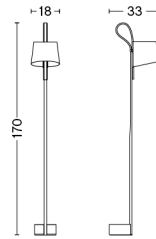

ROPE TRICK

DESIGN Stefan Diez
SIZE W18 x D33 x H170 cm
W7.09" x D12.99" x H66.93"
DETAILS Woven PET, aluminium, acrylic, polypropylene and ABS. Integrated LED module.
LIGHT SOURCE INTEGRATED LED, 10W. 410LM. 3000K. Warm white
DIMMABLE Yes
SWITCH STEPLESS TOUCH DIMMER
IP 20
CORD LENGTH 250 cm
SUPPLY 220-240V
SALES QTY. 1 pcs.

ITEM NO	FINISH	EAN CODE	EUR EXCL. VAT
4004411009000	Black acrylic shade, black iron and ABS base, black woven PET	 5 710441 027157	412,40
4004411509000	Black acrylic shade, black iron and ABS base, beige woven PET	 5 710441 027164	412,40
4004412509000	Black acrylic shade, black iron and ABS base, yellow woven PET	 5 710441 027171	412,40

PACKAGING 1 box / 1 pcs. **BOX DIMENSIONS AND WEIGHT** 1 pcs. / W170 x D47 x H29 cm / 11,50 kg
PRODUCT STATUS Stock Item