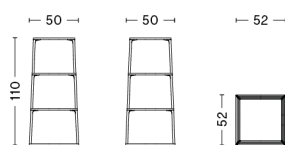

| L100 X W104 X H33 CM / L39.37" x W40.94" x H12.99" | |
|--|-----------------------------|
| BASE | Soft black Powder coated |
| TABLETOP | Steel |
| Marble | 7.959,00 |

PACKAGING 2 box / 1 pcs. **BOX DIMENSIONS AND WEIGHT** 1 pcs. / W110 x D110 x H9 cm / 64 kg
PRODUCT STATUS Stock Item 1 pcs. / W108 x D94 x H42 cm / 22 kg

EIFFEL SHELF SQUARE 4 LAYER

EIFFEL SHELF TRIANGLE 5 LAYER

EIFFEL SHELF 6 LAYER

EIFFEL COFFEE TABLE SQUARE

EIFFEL COFFEE TABLE RECTANGULAR

EIFFEL SIDE TABLE TRIANGLE

EIFFEL SHELF SQUARE 4 LAYER

DESIGN Depping & Jørgensen
SIZE W50 x D50 x H110 cm
 W19.69" x D19.69" x H43.31"
DETAILS 18 mm powder coated MDF shelves with straight edge. Powder coated diecast aluminium profiles.
 Requires assembly.
SALES QTY. 1 pcs.

PACKAGING 4 box / 1 pcs. **BOX DIMENSIONS AND WEIGHT** 1 pcs. / W57 x D56 x H10 cm / 13.5 kg
PRODUCT STATUS Stock Item 2 pcs. / W46 x D17 x H6 cm / 2.4 kg
 1 pcs. / W46 x D17 x H6 cm / 1.2 kg

EIFFEL SHELF TRIANGLE 5 LAYER

DESIGN Depping & Jørgensen
SIZE W52 x D52 x H145 cm
 W20.47" x D20.47" x H57.09"
DETAILS 18 mm powder coated MDF shelves with straight edge. Powder coated diecast aluminium profiles.
 Requires assembly.
SALES QTY. 1 pcs.