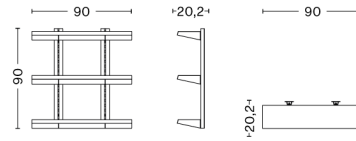

STANDARD ISSUE 3 LAYER 90 CM

DESIGN Frank
SIZE W90 x D20,2 x H90 cm
W35.43" x D7.95" x H35.43"
DETAILS Powder coated steel.
SALES QTY. 1 pcs.

	FRAME	Grey Powder coated
SHELF		
Sky grey powder coated steel		2.749,00

PACKAGING 2 box / 1 pcs. **BOX DIMENSIONS AND WEIGHT** 1 pcs. / W92 x D10 x H9 cm / 3 kg
PRODUCT STATUS Stock Item 1 pcs. / W94 x D27 x H38 cm / 12 kg

STANDARD ISSUE 3 LAYER 120 CM

DESIGN Frank
SIZE W120 x D31,1 x H120 cm
W47.24" x D12.24" x H47.24"
DETAILS Powder coated steel.
SALES QTY. 1 pcs.