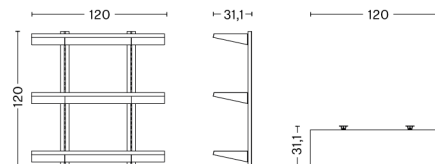

FRAME	Grey Powder coated
SHELF		
Sky grey powder coated steel		3.429,00

PACKAGING 2 box / 1 pcs. **BOX DIMENSIONS AND WEIGHT** 1 pcs. / W122 x D10 x H9 cm / 4 kg
PRODUCT STATUS Stock Item 1 pcs. / W124 x D37 x H44 cm / 22 kg