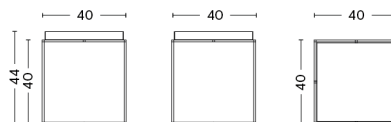

MATERIAL	
FINISH	Steel
Black powder coated	1.739,00
Blue powder coated	1.739,00
Red powder coated	1.739,00
Soft yellow powder coated	1.739,00
Warm grey powder coated	1.739,00
White powder coated	1.739,00

PACKAGING 1 box / 1 pcs. **BOX DIMENSIONS AND WEIGHT** 1 pcs. / W46 x D46 x H46 cm / 7,20 kg
PRODUCT STATUS Stock Item