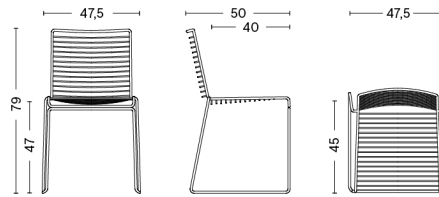

PACKAGING 1 box / 2 pcs.

BOX DIMENSIONS AND WEIGHT

1 pcs. / W57,5 x D54 x H85 cm / 14,50 kg

PRODUCT STATUS Order produced

HEE DINING CHAIR

DESIGN Hee Welling
SIZE W47,5 x D50 x H79 cm, seat height 47 cm
 W18.7" x D19.69" x H31.1", seat height 18.5"
DETAILS Solid steel bar chair in 11 mm welded wire featuring an outdoor powder coating. Comes with pre-mounted gliders.
 With standard glider.
STACKABLE 20 pcs.
SALES QTY. 2 pcs.