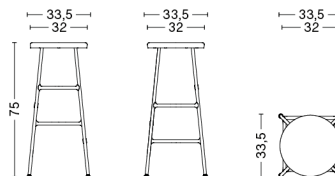

PACKAGING 2 box / 1 pcs. **BOX DIMENSIONS AND WEIGHT** 1 pcs. / W38.5 x D38.5 x H65.5 cm / 6 kg
PRODUCT STATUS Stock Item 1 pcs. / W35 x D35 x H5 cm / 2 kg

CORNET BAR STOOL HIGH

DESIGN Jonas Trampedach
SIZE HIGH Ø32 x H75 cm
 HIGH Ø12.6" x H29.53"
DETAILS Solid oak seat. Powder coated or chromed steel tube legs. Requires Assembly.
SALES QTY. 1 pcs.