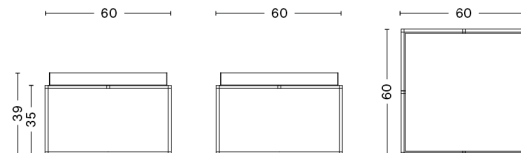

MATERIAL	
FINISH	Steel
Black powder coated	2.179,00
Warm grey powder coated	2.179,00
White powder coated	2.179,00

PACKAGING 1 box / 1 pcs. **BOX DIMENSIONS AND WEIGHT** 1 pcs. / W66 x D66 x H42 cm / 12,00 kg
PRODUCT STATUS Stock Item