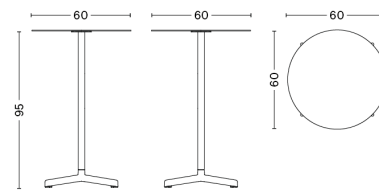

PACKAGING 2 box / 1 pcs. **BOX DIMENSIONS AND WEIGHT** 1 pcs. / W40 x D40 x H14 cm / 17.5 kg
PRODUCT STATUS Stock Item 1 pcs. / W70 x D63 x H14 cm / 18.5 kg

NEU TABLE / OVERVIEW

The Neu Table is the latest addition to HAY's Neu Collection. The simple design features a small round or square table top attached to a tubular central pole and angled 4-star pedestal base. Crafted in outdoor powder coated steel and cast aluminium to offer greater durability and resilience, it has a versatile quality that makes it well-suited to both indoor and outdoor use. Its uncluttered lines give it a sleek, understated expression, making it a popular choice for public spaces such as cafés, offices, as well as private areas such as gardens and

balconies.

NEU TABLE SQUARE

NEU TABLE HIGH ROUND

NEU TABLE SQUARE

DESIGN HAY
SIZE L60 x W60 x H74 cm
 L23.62" x W23.62" x H29.13"
DETAILS Electro galvanized steel and cast aluminium with outdoor powder coating. Suitable for outdoor use.
 Requires assembly.
SALES QTY. 1 pcs.