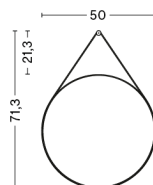

PACKAGING 1 box / 1 pcs. **BOX DIMENSIONS AND WEIGHT** 1 pcs. / W64 x D63 x H17 cm / 17,51 kg
PRODUCT STATUS Stock Item

NEU TABLE ROUND

DESIGN HAY
SIZE Ø70 x H74 cm
 Ø27.56" x H29.13"
DETAILS Electro galvanized steel and cast aluminium with outdoor powder coating. Suitable for outdoor use.
 Requires assembly.
SALES QTY. 1 pcs.

PACKAGING 1 box / 1 pcs. **BOX DIMENSIONS AND WEIGHT** 1 pcs. / W73 x D73 x H17 cm / 18,81 kg
PRODUCT STATUS Stock Item

STRAP MIRROR Ø50

DESIGN HAY
SIZE Ø50 cm
 Ø19.69"
DETAILS Powder coated steel and mirror with silicone strap.
SALES QTY. 1 pcs.