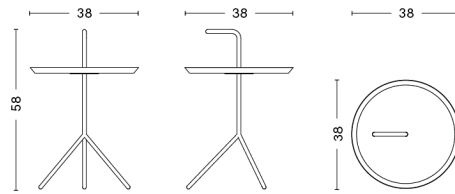

DON'T LEAVE ME / DLM

DESIGN Thomas Bentzen
SIZE Ø38 x H58 cm
Ø14.96" x H22.83"
DETAILS Powder coated steel.
SALES QTY. 1 pcs.

MATERIAL	
FINISH	Steel
Black powder coated	1.599,00
Grey powder coated	1.599,00
Mint powder coated	1.599,00
Powder powder coated	1.599,00
Racing green powder coated	1.599,00
White powder coated	1.599,00

PACKAGING 1 box / 1 pcs.   **BOX DIMENSIONS AND WEIGHT** 1 pcs. / W45 x D45 x H65 cm / 4,00 kg
PRODUCT STATUS Stock Item