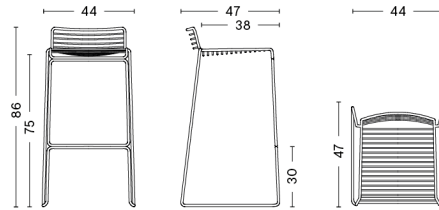

HEE BAR STOOL HIGH

DESIGN Hee Welling

SIZE HIGH W44 x D47 x H86 cm, seat height 75 cm
HIGH W17.32" x D18.5" x H33.86", seat height 29.53"

DETAILS Solid steel bar chair in 11 mm welded wire featuring an outdoor powder coating. Comes with pre-mounted gliders.
With standard glider.

STACKABLE 15 pcs.

SALES QTY. 2 pcs.

MATERIAL	
FINISH	Steel
Asphalt grey powder coated	1.879,00
Black powder coated	1.879,00
Fall green powder coated	1.879,00
Rust powder coated	1.879,00
White powder coated	1.879,00

PACKAGING 1 box / 2 pcs.   **BOX DIMENSIONS AND WEIGHT** 1 pcs. / W55 x D48 x H92 cm / 16,50 kg

PRODUCT STATUS Stock Item