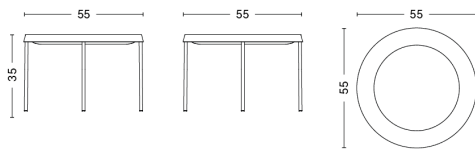

TULOU COFFEE TABLE

GamFratesi's Tulou Table was inspired by the traditional design of a tray table and the extra functional dimension it offers. Comprising two basic elements – a spun steel round tray with a firm, easy-to-hold edge and a four-legged frame in tubular steel – the minimalistic design enables the tray to be moved around different spaces. Available in a choice of sizes, colours and finishes, its flexible design means it is suitable for use in a wide range of private and public contexts.

Ø55 X H35 CM / Ø21.65" x H13.78"