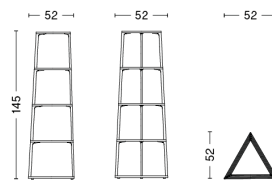

| L80 X W49 X H40,5 CM / L31.5" x W19.29" x H15.94" | |
|---|-----------------------------|
| BASE | Soft black Powder coated |
| TABLETOP | Steel |
| Marble | 3.479,00 |

PACKAGING 2 box / 1 pcs. **BOX DIMENSIONS AND WEIGHT** 1 pcs. / W90 x D55 x H12 cm / 18 kg
PRODUCT STATUS Stock Item 1 pcs. / W75 x D54 x H47 cm / 15 kg

| L80 X W84 X H33 CM / L31.5" x W33.07" x H12.99" | |
|---|-----------------------------|
| BASE | Soft black Powder coated |
| TABLETOP | Steel |
| Marble | 6.519,00 |

PACKAGING 2 box / 1 pcs. **BOX DIMENSIONS AND WEIGHT** 1 pcs. / W90 x D90 x H9 cm / 40 kg
PRODUCT STATUS Stock Item 1 pcs. / W92 x D78 x H42 cm / 16 kg

| L100 X W104 X H33 CM / L39.37" x W40.94" x H12.99" | |
|--|-----------------------------|
| BASE | Soft black Powder coated |
| TABLETOP | Steel |
| Marble | 7.959,00 |

PACKAGING 2 box / 1 pcs. **BOX DIMENSIONS AND WEIGHT** 1 pcs. / W110 x D110 x H9 cm / 64 kg
PRODUCT STATUS Stock Item 1 pcs. / W108 x D94 x H42 cm / 22 kg

EIFFEL SHELF SQUARE 4 LAYER

EIFFEL SHELF TRIANGLE 5 LAYER

EIFFEL SHELF 6 LAYER

EIFFEL COFFEE TABLE SQUARE

EIFFEL COFFEE TABLE RECTANGULAR

EIFFEL SIDE TABLE TRIANGLE

EIFFEL SHELF SQUARE 4 LAYER

DESIGN Depping & Jørgensen
SIZE W50 x D50 x H110 cm
 W19.69" x D19.69" x H43.31"
DETAILS 18 mm powder coated MDF shelves with straight edge. Powder coated diecast aluminium profiles.
 Requires assembly.
SALES QTY. 1 pcs.