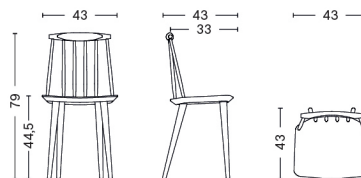

J-SERIES / J77

DESIGN Folke Pålsson
SIZE W43 x D43 x H79 cm, seat height 44,5 cm
W16.93" x D16.93" x H31.1", seat height 17.52"
DETAILS Solid wood. Retighten legs after a few months use and whenever required. Not suitable for hard contract use.
Requires assembly.
SALES QTY. 1 pcs.

	MATERIAL
FINISH	Solid beech
Black stained	1.739,00
Dusty grey stained	1.739,00
Nature	1.599,00
Stone grey stained	1.739,00
White stained	1.739,00

PACKAGING 1 box / 1 pcs. **BOX DIMENSIONS AND WEIGHT** 1 pcs. / W46,5 x D43,5 x H36 cm / 5,00 kg
PRODUCT STATUS Stock Item