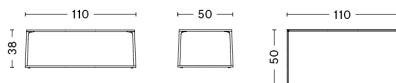

| L100 X W104 X H33 CM / L39.37" x W40.94" x H12.99" | |
|--|-----------------------------|
| BASE | Soft black Powder coated |
| TABLETOP | Steel |
| Marble | 7.959,00 |

PACKAGING 2 box / 1 pcs. **BOX DIMENSIONS AND WEIGHT** 1 pcs. / W110 x D110 x H9 cm / 64 kg
PRODUCT STATUS Stock Item 1 pcs. / W108 x D94 x H42 cm / 22 kg

EIFFEL SHELF SQUARE 4 LAYER

EIFFEL SHELF TRIANGLE 5 LAYER

EIFFEL SHELF 6 LAYER

EIFFEL COFFEE TABLE SQUARE

EIFFEL COFFEE TABLE RECTANGULAR

EIFFEL SIDE TABLE TRIANGLE

EIFFEL SHELF SQUARE 4 LAYER

DESIGN Depping & Jørgensen
SIZE W50 x D50 x H110 cm
 W19.69" x D19.69" x H43.31"
DETAILS 18 mm powder coated MDF shelves with straight edge. Powder coated diecast aluminium profiles.
 Requires assembly.
SALES QTY. 1 pcs.

DESIGN Depping & Jørgensen
SIZE W52 x D52 x H145 cm
 W20.47" x D20.47" x H57.09"
DETAILS 18 mm powder coated MDF shelves with straight edge. Powder coated diecast aluminium profiles.
 Requires assembly.
SALES QTY. 1 pcs.