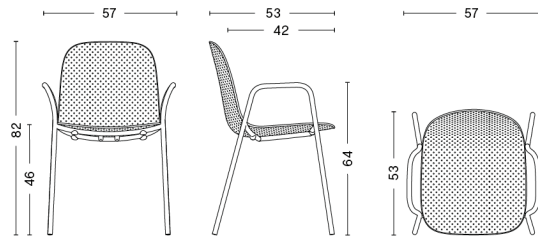

PACKAGING 1 box / 2 pcs.

BOX DIMENSIONS AND WEIGHT

1 pcs. / W57,5 x D54 x H85 cm / 12,50 kg

PRODUCT STATUS Order produced

13EIGHTY ARMCHAIR

DESIGN Scholten & Baijings
SIZE W57 x D53 x H82 cm, seat height 46 cm
 W22.44" x D20.87" x H32.28", seat height 18.11"
DETAILS Injection moulded polypropylene shell with
 20% plastic fiber. 4 leg base with armrest.
 Powder coating for outdoor use.
 With standard glider.
STACKABLE 10 pcs.
SALES QTY. 1 pcs.