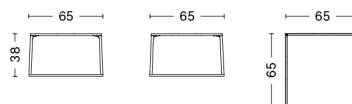

DESIGN Depping & Jørgensen
SIZE W52 x D52 x H145 cm
 W20.47" x D20.47" x H57.09"
DETAILS 18 mm powder coated MDF shelves with straight edge. Powder coated diecast aluminium profiles.
 Requires assembly.
SALES QTY. 1 pcs.

PACKAGING 5 box / 1 pcs. **BOX DIMENSIONS AND WEIGHT** 1 pcs. / W60 x D51 x H11.5 cm / 8 kg
PRODUCT STATUS Stock Item 3 pcs. / W43 x D17 x H6 cm / 3 kg
 1 pcs. / W43 x D17 x H6 cm / 1 kg

EIFFEL SHELF 6 LAYER

DESIGN Depping & Jørgensen
SIZE W80 x D40 x H182 cm
 W31.5" x D15.75" x H71.65"
DETAILS 18 mm powder coated MDF shelves with straight edge. Powder coated diecast aluminium profiles.
 Requires assembly.
SALES QTY. 1 pcs.

DESIGN Depping & Jørgensen
SIZE L65 x D65 x H38 cm
 L25.59" x D25.59" x H14.96"
DETAILS 18 mm powder coated MDF tabletop with straight edge. Powder coated diecast aluminium profiles.
 Requires assembly.
SALES QTY. 1 pcs.