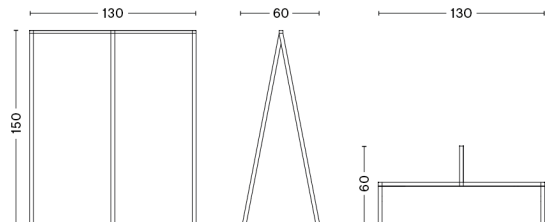

LOOP STAND HALL

DESIGN Leif Jørgensen
SIZE L45 x W39 x H150 cm
 L17.72" x W15.35" x H59.06"
DETAILS 30 mm powder coated steel square tube frame.
 With felt pads.
SALES QTY. 1 pcs.

| MATERIAL | |
|---------------------|----------|
| FINISH | Steel |
| Black powder coated | 2.029,00 |
| Grey powder coated | 2.029,00 |
| White powder coated | 2.029,00 |

PACKAGING 1 box / 1 pcs. **BOX DIMENSIONS AND WEIGHT** 1 pcs. / W50 x D41 x H155 cm / 8,00 kg
PRODUCT STATUS Stock Item

LOOP STAND WARDROBE

DESIGN Leif Jørgensen
SIZE L130 x W60 x H150 cm
 L51.18" x W23.62" x H59.06"
DETAILS 30 mm powder coated steel square tube frame.
 With felt pads.
SALES QTY. 1 pcs.