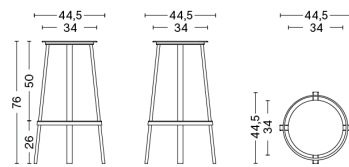

REVOLVER BAR STOOL