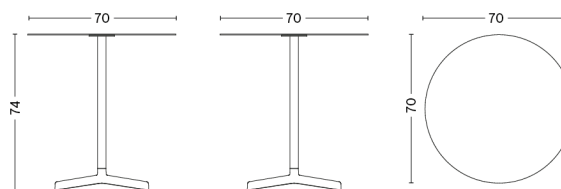

NEU TABLE ROUND

DESIGN HAY
SIZE Ø70 x H74 cm
Ø27.56" x H29.13"
DETAILS Electro galvanized steel and cast aluminium with outdoor powder coating. Suitable for outdoor use.
Requires assembly.
SALES QTY. 1 pcs.