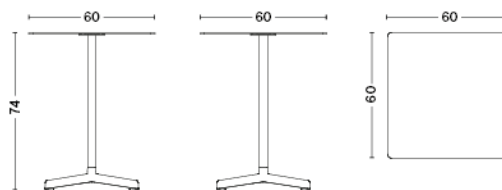

balconies.

NEU TABLE SQUARE

NEU TABLE HIGH ROUND

NEU TABLE SQUARE

DESIGN HAY
SIZE L60 x W60 x H74 cm
 L23.62" x W23.62" x H29.13"
DETAILS Electro galvanized steel and cast aluminium with outdoor powder coating. Suitable for outdoor use.
 Requires assembly.
SALES QTY. 1 pcs.