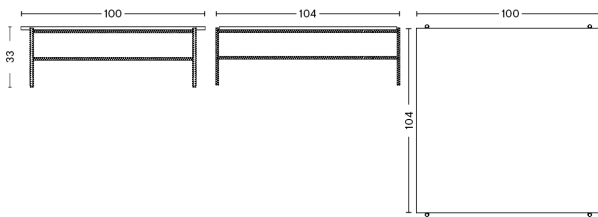

PACKAGING 3 box / 1 pcs. **BOX DIMENSIONS AND WEIGHT** 1 pcs. / W85 x D50 x H12 cm / 15 kg
PRODUCT STATUS Stock Item 1 pcs. / W79 x D44 x H4 cm / 5 kg
 1 pcs. / W69 x D48 x H60 cm / 14.5 kg

REBAR COFFEE TABLE

L80 X W49 X H40,5 CM / L31.5" x W19.29" x H15.94"

L80 X W84 X H33 CM / L31.5" x W33.07" x H12.99"

L100 X W104 X H33 CM / L39.37" x W40.94" x H12.99"

REBAR COFFEE TABLE

DESIGN Sylvain Willenz
DETAILS 18 mm polished marble tabletop with chamfered edges. 16 mm anchor rebar fully welded frame.
 Requires assembly.
SALES QTY. 1 pcs.

| L80 X W49 X H40,5 CM / L31.5" x W19.29" x H15.94" | |
|---|-----------------------------|
| BASE | Soft black Powder coated |
| TABLETOP | Steel |
| Marble | 3.479,00 |

PACKAGING 2 box / 1 pcs. **BOX DIMENSIONS AND WEIGHT** 1 pcs. / W90 x D55 x H12 cm / 18 kg
PRODUCT STATUS Stock Item 1 pcs. / W75 x D54 x H47 cm / 15 kg