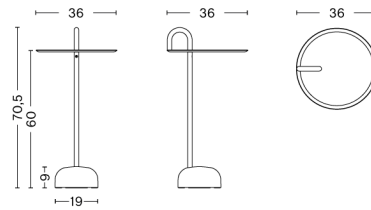

PACKAGING 1 box / 1 pcs. **BOX DIMENSIONS AND WEIGHT** 1 pcs. / W46 x D46 x H46 cm / 7,20 kg
PRODUCT STATUS Stock Item

TRAY TABLE / L

DESIGN HAY
SIZE L40 x W60 x H54 cm
 L15.75" x W23.62" x H21.26"
DETAILS Powder coated steel.
SALES QTY. 1 pcs.

TRAY TABLE COFFEE

DESIGN HAY
SIZE L60 x W60 x H39 cm
 L23.62" x W23.62" x H15.35"
DETAILS Powder coated steel.
SALES QTY. 1 pcs.

| MATERIAL | |
|-------------------------|----------|
| FINISH | Steel |
| Black powder coated | 2.179,00 |
| Warm grey powder coated | 2.179,00 |
| White powder coated | 2.179,00 |

PACKAGING 1 box / 1 pcs. **BOX DIMENSIONS AND WEIGHT** 1 pcs. / W66 x D66 x H42 cm / 12,00 kg
PRODUCT STATUS Stock Item

BOWLER

DESIGN Shane Schneck
SIZE Ø36 x H70,5 cm
 Ø14.17" x H27.76"
DETAILS Powder coated pressed sheet metal tray.
 Powder coated solid steel handle. Granite base.
 Requires assembly.
SALES QTY. 1 pcs.