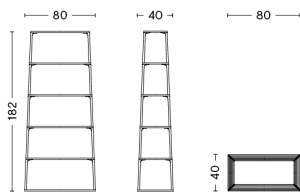

| L80 X W84 X H33 CM / L31.5" x W33.07" x H12.99" | |
|---|-----------------------------|
| BASE | Soft black Powder coated |
| TABLETOP | Steel |
| Marble | 6.519,00 |

PACKAGING 2 box / 1 pcs. **BOX DIMENSIONS AND WEIGHT** 1 pcs. / W90 x D90 x H9 cm / 40 kg
PRODUCT STATUS Stock Item 1 pcs. / W92 x D78 x H42 cm / 16 kg

| L100 X W104 X H33 CM / L39.37" x W40.94" x H12.99" | |
|--|-----------------------------|
| BASE | Soft black Powder coated |
| TABLETOP | Steel |
| Marble | 7.959,00 |

PACKAGING 2 box / 1 pcs. **BOX DIMENSIONS AND WEIGHT** 1 pcs. / W110 x D110 x H9 cm / 64 kg
PRODUCT STATUS Stock Item 1 pcs. / W108 x D94 x H42 cm / 22 kg

EIFFEL / OVERVIEW

Based on a simple layering principal Depping & Jørgensen have created a flexible and multifunctional range of shelving units and tables using cast aluminium leg modules with powder-coated MDF square round or rectangular plates in different sizes. The shelving systems and tables are available in diverse colours heights and shapes making them suitable for use in a wide range of private and public contexts.

EIFFEL SHELF SQUARE 4 LAYER

EIFFEL SHELF TRIANGLE 5 LAYER

EIFFEL SHELF 6 LAYER

EIFFEL COFFEE TABLE SQUARE

EIFFEL COFFEE TABLE RECTANGULAR

EIFFEL SIDE TABLE TRIANGLE

EIFFEL SHELF SQUARE 4 LAYER

DESIGN Depping & Jørgensen
SIZE W50 x D50 x H110 cm
 W19.69" x D19.69" x H43.31"
DETAILS 18 mm powder coated MDF shelves with straight edge. Powder coated diecast aluminium profiles.
 Requires assembly.
SALES QTY. 1 pcs.