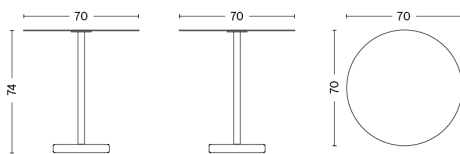

TERRAZZO TABLE

Swedish designer Daniel Enoksson's Terrazzo Table features a round- or square-shaped table top crafted in highly functional electro-galvanized steel and powder coated to make it extra resilient. For the designer, terrazzo was an obvious choice to use as the base, partly due to its excellent durable properties, but more importantly, it has such a unique and distinctive finish that makes an effective contrast against the stark simplicity of the table top. Designed to withstand the outdoor environment, the table is suitable for all kinds of indoor and outdoor use.

Ø70 X H74 CM / Ø27.56" x H29.13"