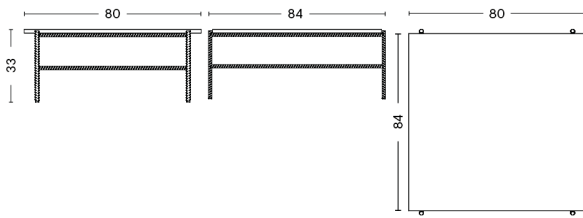

L80 X W84 X H33 CM / L31.5" x W33.07" x H12.99"