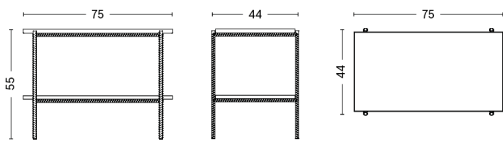

PACKAGING 2 box / 1 pcs. **BOX DIMENSIONS AND WEIGHT** 1 pcs. / W38.5 x D38.5 x H65.5 cm / 6 kg
PRODUCT STATUS Stock Item 1 pcs. / W35 x D35 x H5 cm / 2 kg

CORNET BAR STOOL HIGH

DESIGN Jonas Trampedach
SIZE HIGH Ø32 x H75 cm
 HIGH Ø12.6" x H29.53"
DETAILS Solid oak seat. Powder coated or chromed steel tube legs. Requires Assembly.
SALES QTY. 1 pcs.

PACKAGING 2 box / 1 pcs. **BOX DIMENSIONS AND WEIGHT** 1 pcs. / W41.5 x D41.5 x H75.5 cm / 7 kg
PRODUCT STATUS Stock Item 1 pcs. / W35 x D35 x H5 cm / 2 kg

REBAR SIDE TABLE

Sylvain Willenz's Rebar collection is a series of coffee-, side- and tray tables that explores the possibilities of reconsidering construction materials and processes. The design juxtaposes the reinforced steel bar frame with black marble tops and metal trays to create a balanced aesthetic. The tables are available in different sizes in round, square and rectangular shapes, and are suitable for using in private, corporate or public spaces.

Ø45 X H40,5 CM / Ø17.72" x H15.94"

L75 X W44 X H55 CM / L29.53" x W17.32" x H21.65"

REBAR SIDE TABLE

DESIGN Sylvain Willenz
DETAILS 18 mm polished marble tabletop with chamfered edges or 2 mm powder coated steel traytop. 16 mm anchor rebar fully welded frame.
 Requires assembly.
SALES QTY. 1 pcs.