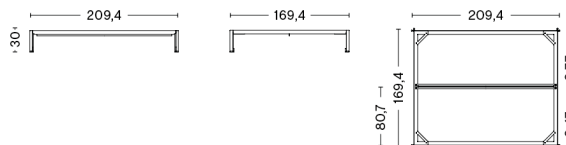

CONNECT BED INCL. CROSSBAR FOR L200 X W160 MATTRESS

DESIGN Leif Jørgensen
SIZE L209,4 x W169,4 x H30 cm
L82.44" x W66.69" x H11.81"
DETAILS Powder coated steel.
Requires assembly.
SALES QTY. 1 pcs.

MATERIAL	
FINISH	Steel
Warm grey powder coated	5.069,00
White powder coated	5.069,00

PACKAGING 2 box / 1 pcs. **BOX DIMENSIONS AND WEIGHT** 1 pcs. / W222 x D36.5 x H27.5 cm / 28.5 kg
PRODUCT STATUS Stock Item 1 pcs. / W178 x D36.5 x H27.5 cm / 17 kg

CONNECT BED INCL. CROSSBAR FOR L200 X W180 MATTRESS

DESIGN Leif Jørgensen
SIZE L209,4 x W189,4 x H30 cm
L82.44" x W74.57" x H11.81"
DETAILS Powder coated steel.
Requires assembly.
SALES QTY. 1 pcs.