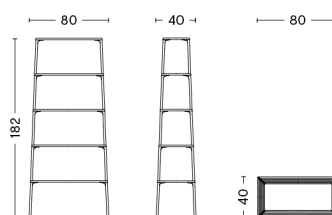

PACKAGING 4 box / 1 pcs. **BOX DIMENSIONS AND WEIGHT** 1 pcs. / W57 x D56 x H10 cm / 13.5 kg
PRODUCT STATUS Stock Item 2 pcs. / W46 x D17 x H6 cm / 2.4 kg
 1 pcs. / W46 x D17 x H6 cm / 1.2 kg

EIFFEL SHELF TRIANGLE 5 LAYER

DESIGN Depping & Jørgensen
SIZE W52 x D52 x H145 cm
 W20.47" x D20.47" x H57.09"
DETAILS 18 mm powder coated MDF shelves with straight edge. Powder coated diecast aluminium profiles.
 Requires assembly.
SALES QTY. 1 pcs.

DESIGN Depping & Jørgensen
SIZE W80 x D40 x H182 cm
 W31.5" x D15.75" x H71.65"
DETAILS 18 mm powder coated MDF shelves with straight edge. Powder coated diecast aluminium profiles.
 Requires assembly.
SALES QTY. 1 pcs.