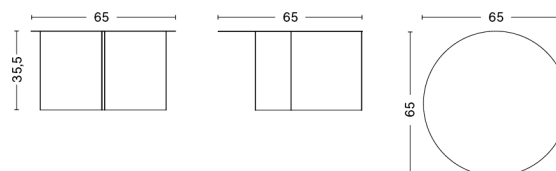

SLIT TABLE XL

DESIGN HAY
SIZE Ø65 x H35,5 cm
Ø25.59" x H13.98"
DETAILS Powder coated steel. Mirror and Brass are crafted in high-gloss polished stainless steel. Brass is plated with a brass colour.
SALES QTY. 1 pcs.