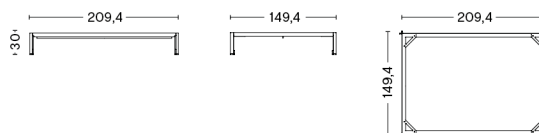

CONNECT BED FOR L200 X W90 MATTRESS

DESIGN Leif Jørgensen
SIZE L209,4 x W99,4 x H30 cm
 L82.44" x W39.13" x H11.81"
DETAILS Powder coated steel.
 Requires assembly.
SALES QTY. 1 pcs.

| MATERIAL | |
|-------------------------|----------|
| FINISH | Steel |
| Warm grey powder coated | 4.059,00 |
| White powder coated | 4.059,00 |

PACKAGING 2 box / 1 pcs. **BOX DIMENSIONS AND WEIGHT** 1 pcs. / W218 x D36.5 x H27.5 cm / 20 kg
PRODUCT STATUS Stock Item 1 pcs. / W108 x D36.5 x H27.5 cm / 12 kg

CONNECT BED FOR L200 X W140 MATTRESS

DESIGN Leif Jørgensen
SIZE L209,4 x W149,4 x H30 cm
 L82.44" x W58.82" x H11.81"
DETAILS Powder coated steel.
 Requires assembly.
SALES QTY. 1 pcs.