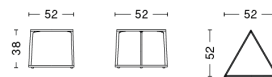

| L100 X W104 X H33 CM / L39.37" x W40.94" x H12.99" | |
|--|-----------------------------|
| BASE | Soft black Powder coated |
| TABLETOP | Steel |
| Marble | 7.959,00 |

PACKAGING 2 box / 1 pcs. **BOX DIMENSIONS AND WEIGHT** 1 pcs. / W110 x D110 x H9 cm / 64 kg
PRODUCT STATUS Stock Item 1 pcs. / W108 x D94 x H42 cm / 22 kg

EIFFEL SHELF SQUARE 4 LAYER

EIFFEL SHELF TRIANGLE 5 LAYER

EIFFEL SHELF 6 LAYER

EIFFEL COFFEE TABLE SQUARE

EIFFEL COFFEE TABLE RECTANGULAR

EIFFEL SIDE TABLE TRIANGLE

EIFFEL SHELF SQUARE 4 LAYER

DESIGN Depping & Jørgensen
SIZE W50 x D50 x H110 cm
 W19.69" x D19.69" x H43.31"
DETAILS 18 mm powder coated MDF shelves with straight edge. Powder coated diecast aluminium profiles.
 Requires assembly.
SALES QTY. 1 pcs.