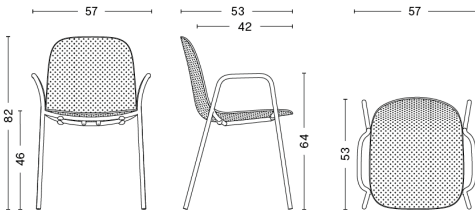

PACKAGING 1 box / 1 pcs. **BOX DIMENSIONS AND WEIGHT** 1 pcs. / W45 x D45 x H79 cm / 12,50 kg
PRODUCT STATUS Stock Item

REVOLVER STOOL

DESIGN Leon Ransmeier
SIZE Ø34 x H48,5 cm
 Ø13.39" x H19.09"
DETAILS Powder coated steel, aluminium bearing.
SALES QTY. 1 pcs.

outdoor use. It has a stackable design and is available with or without armrests."

13EIGHTY CHAIR

13EIGHTY ARMCHAIR

13EIGHTY CHAIR

DESIGN Scholten & Baijings
SIZE W53 x D53 x H82 cm, seat height 46 cm
 W20.87" x D20.87" x H32.28", seat height 18.11"
DETAILS Injection moulded polypropylene shell with 20% plastic fiber. 4 leg base. Powder coating for outdoor use.
 With standard glider.
STACKABLE 10 pcs.
SALES QTY. 1 pcs.