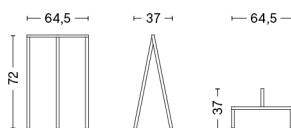

LOOP STAND FRAME / SET OF 2

DESIGN Leif Jørgensen
SIZE L64,5 x W37 x H72 cm
L25.39" x W14.57" x H28.35"
DETAILS 30 mm powder coated steel square tube frame. Set of 2. We do not recommend that the weight of the tabletop placed on the Loop Stand Frames exceeds 100 kg.
With felt pads.
SALES QTY. 1 pcs.