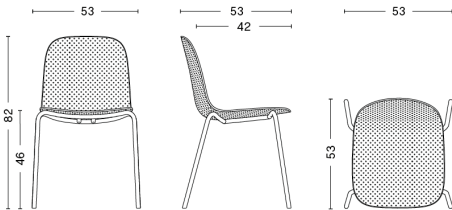

13EIGHTY / OVERVIEW

HAY's 13Eighty chair designed by Dutch designers Scholten & Baijings is aptly named after the number of tiny holes in the moulded polypropylene shell. These perforations create a characteristic aesthetic, where transparency and a play of light and shadows add to the chair's expression, while the variations in the sizes of the holes bring a sense of movement to the visual appearance. They also have a functional use in draining rainwater off when the chairs are used outdoors. The chair features steel legs with a weather-resistant coating to make it suitable for

outdoor use. It has a stackable design and is available with or without armrests."

13EIGHTY CHAIR