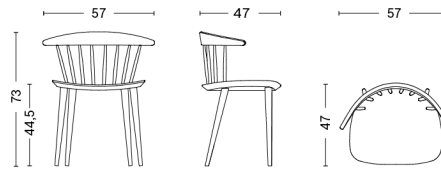

J-SERIES / J104

DESIGN Jørgen Bækmark
SIZE W57 x D47 x H73 cm, seat height 44,5 cm
W22.44" x D18.5" x H28.74", seat height 17.52"
DETAILS Solid wood. Retighten legs after a few months use and whenever required. Not suitable for hard contract use.
Requires assembly.
SALES QTY. 1 pcs.

	MATERIAL
FINISH	Solid beech
Black stained	2.099,00
Dusty grey stained	2.099,00
Nature	1.959,00
Stone grey stained	2.099,00
White stained	2.099,00

PACKAGING 1 box / 1 pcs. **BOX DIMENSIONS AND WEIGHT** 1 pcs. / W58 x D48 x H24,5 cm / 5,50 kg
PRODUCT STATUS Stock Item