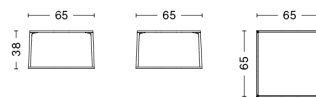

| L80 X W84 X H33 CM / L31.5" x W33.07" x H12.99" | |
|---|-----------------------------|
| BASE | Soft black Powder coated |
| TABLETOP | Steel |
| Marble | 6.519,00 |

PACKAGING 2 box / 1 pcs. **BOX DIMENSIONS AND WEIGHT** 1 pcs. / W90 x D90 x H9 cm / 40 kg
PRODUCT STATUS Stock Item 1 pcs. / W92 x D78 x H42 cm / 16 kg

| L100 X W104 X H33 CM / L39.37" x W40.94" x H12.99" | |
|--|-----------------------------|
| BASE | Soft black Powder coated |
| TABLETOP | Steel |
| Marble | 7.959,00 |

PACKAGING 2 box / 1 pcs. **BOX DIMENSIONS AND WEIGHT** 1 pcs. / W110 x D110 x H9 cm / 64 kg
PRODUCT STATUS Stock Item 1 pcs. / W108 x D94 x H42 cm / 22 kg

EIFFEL SHELF SQUARE 4 LAYER

EIFFEL SHELF TRIANGLE 5 LAYER

EIFFEL SHELF 6 LAYER

EIFFEL COFFEE TABLE SQUARE

EIFFEL COFFEE TABLE RECTANGULAR

EIFFEL SIDE TABLE TRIANGLE

EIFFEL SHELF SQUARE 4 LAYER

DESIGN Depping & Jørgensen
SIZE W50 x D50 x H110 cm
 W19.69" x D19.69" x H43.31"
DETAILS 18 mm powder coated MDF shelves with straight edge. Powder coated diecast aluminium profiles.
 Requires assembly.
SALES QTY. 1 pcs.

DESIGN Depping & Jørgensen
SIZE W52 x D52 x H145 cm
 W20.47" x D20.47" x H57.09"
DETAILS 18 mm powder coated MDF shelves with straight edge. Powder coated diecast aluminium profiles.
 Requires assembly.
SALES QTY. 1 pcs.