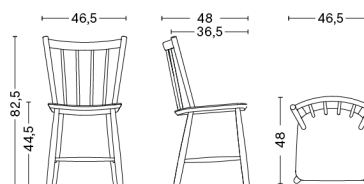

J-SERIES / J41

DESIGN Børge Mogensen
SIZE W46,5 x D48 x H82,5 cm, seat height 44,5 cm
W18.31" x D18.9" x H32.48", seat height 17.52"
DETAILS Solid wood.
SALES QTY. 1 pcs.

	MATERIAL	
FINISH	Solid oak	Solid beech
Black stained		2.609,00
Matt lacquered	2.899,00	
Oiled	2.899,00	
White stained		2.609,00

PACKAGING 1 box / 2 pcs. **BOX DIMENSIONS AND WEIGHT** 1 pcs. / W50 x D50 x H87 cm / 8,00 kg
PRODUCT STATUS Stock Item