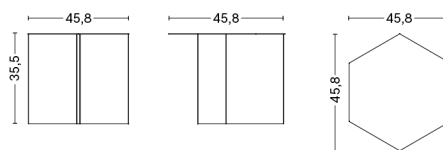

PACKAGING 2 box / 1 pcs. **BOX DIMENSIONS AND WEIGHT** 1 pcs. / W121 x D65 x H8.9 cm / 18.5 kg
PRODUCT STATUS Stock Item 1 pcs. / W46 x D17 x H6 cm / 1.2 kg

IEFFEL SIDE TABLE TRIANGLE

DESIGN Depping & Jørgensen
SIZE L52 x D52 x H38 cm
 L20.47" x D20.47" x H14.96"
DETAILS 18 mm powder coated MDF tabletop with straight edge. Powder coated diecast aluminium profiles.
 Requires assembly.
SALES QTY. 1 pcs.

Ø55 X H35 CM / Ø21.65" x H13.78"

Ø75 X H35 CM / Ø29.53" x H13.78"

TULOU COFFEE TABLE

DESIGN GamFratesi
DETAILS Powder coated span steel tray. Tubular steel legs.
SALES QTY. 1 pcs.

| Ø55 X H35 CM / Ø21.65" x H13.78" | | | | |
|----------------------------------|---------------------|---------------------|---------------------|---------------------|
| TABLETOP \ BASE | Black | Dark moss | Off-white | Rust |
| | Powder coated Steel | Powder coated Steel | Powder coated Steel | Powder coated Steel |
| Black powder coated steel | 1.879,00 | | | |
| Matt green powder coated | | 1.879,00 | | |
| Mocca powder coated steel | 1.879,00 | | | |
| Off-white powder coated steel | | | 1.879,00 | |
| Orange powder coated steel | | | | 1.879,00 |

PACKAGING 1 box / 1 pcs. **BOX DIMENSIONS AND WEIGHT** 1 pcs. / W63,5 x D63,5 x H43 cm / 4,50 kg
PRODUCT STATUS Stock Item

| Ø75 X H35 CM / Ø29.53" x H13.78" | | |
|----------------------------------|---------------------|---------------------|
| TABLETOP \ BASE | Black | Off-white |
| | Powder coated Steel | Powder coated Steel |
| Black powder coated steel | 2.899,00 | |
| Mocca powder coated steel | 2.899,00 | |
| Off-white powder coated steel | | 2.899,00 |

PACKAGING 1 box / 1 pcs. **BOX DIMENSIONS AND WEIGHT** 1 pcs. / W83 x D83 x H42 cm / 12,00 kg
PRODUCT STATUS Stock Item

SLIT TABLE HEXAGON

DESIGN HAY
SIZE Ø45,8 x H35,5 cm
 Ø18.03" x H13.98"
DETAILS Powder coated steel. Mirror and Brass are crafted in high-gloss polished stainless steel. Brass is plated with a brass colour.
SALES QTY. 1 pcs.