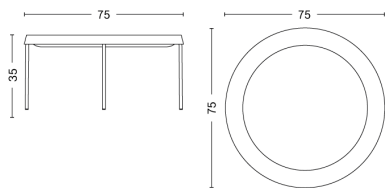

Ø75 X H35 CM / Ø29.53" x H13.78"