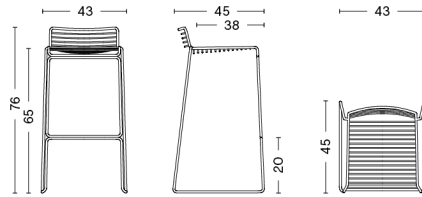

HEE BAR STOOL LOW

DESIGN Hee Welling

SIZE LOW W43 x D45 x H76 cm, seat height 65 cm
LOW W16.93" x D17.72" x H29.92", seat height 25.59"

DETAILS Solid steel bar chair in 11 mm welded wire featuring an outdoor powder coating. Comes with pre-mounted gliders.
With standard glider.

STACKABLE 15 pcs.

SALES QTY. 2 pcs.

MATERIAL	
FINISH	Steel
Asphalt grey powder coated	1.879,00
Black powder coated	1.879,00
Fall green powder coated	1.879,00
Rust powder coated	1.879,00
White powder coated	1.879,00

PACKAGING 1 box / 2 pcs.   **BOX DIMENSIONS AND WEIGHT** 1 pcs. / W52 x D45 x H82 cm / 16,10 kg

PRODUCT STATUS Stock Item