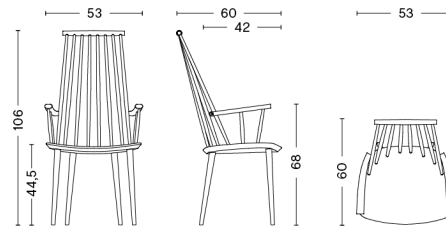

J-SERIES / J110

DESIGN Poul M. Volther
SIZE W53 x D60 x H106 cm, seat height 44,5 cm
W20.87" x D23.62" x H41.73", seat height 17.52"
DETAILS Solid wood. Retighten legs after a few months use and whenever required. Not suitable for hard contract use.
Requires assembly.
SALES QTY. 1 pcs.

	MATERIAL
FINISH	Solid beech
Black stained	2.609,00
Dusty grey stained	2.609,00
Nature	2.539,00
Raspberry red stained	2.609,00
Stone grey stained	2.609,00
White stained	2.609,00

PACKAGING 1 box / 1 pcs. **BOX DIMENSIONS AND WEIGHT** 1 pcs. / W58 x D43,5 x H72,1 cm / 7,00 kg
PRODUCT STATUS Stock Item