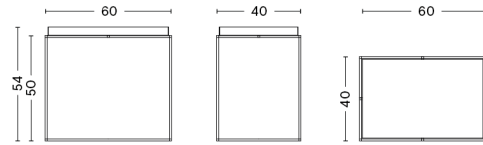

PACKAGING 1 box / 1 pcs. **BOX DIMENSIONS AND WEIGHT** 1 pcs. / W42 x D43 x H53 cm / 10,00 kg
PRODUCT STATUS Stock Item

TRAY TABLE / S

DESIGN HAY
SIZE L30 x W30 x H34 cm
 L11.81" x W11.81" x H13.39"
DETAILS Powder coated steel.
SALES QTY. 1 pcs.

TRAY TABLE / M

DESIGN HAY
SIZE L40 x W40 x H44 cm
 L15.75" x W15.75" x H17.32"
DETAILS Powder coated steel.
SALES QTY. 1 pcs.

| MATERIAL | |
|---------------------------|----------|
| FINISH | Steel |
| Black powder coated | 1.739,00 |
| Blue powder coated | 1.739,00 |
| Red powder coated | 1.739,00 |
| Soft yellow powder coated | 1.739,00 |
| Warm grey powder coated | 1.739,00 |
| White powder coated | 1.739,00 |

PACKAGING 1 box / 1 pcs. **BOX DIMENSIONS AND WEIGHT** 1 pcs. / W46 x D46 x H46 cm / 7,20 kg
PRODUCT STATUS Stock Item

TRAY TABLE / L

DESIGN HAY
SIZE L40 x W60 x H54 cm
 L15.75" x W23.62" x H21.26"
DETAILS Powder coated steel.
SALES QTY. 1 pcs.