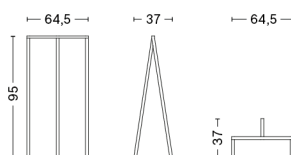

LOOP STAND FRAME HIGH / SET OF 2

DESIGN Leif Jørgensen
SIZE L64,5 x W37 x H95 cm
L25.39" x W14.57" x H37.4"
DETAILS 30 mm powder coated steel square tube frame. Set of 2. We do not recommend that the weight of the tabletop placed on the Loop Stand Frames exceeds 100 kg.
With felt pads.
SALES QTY. 1 pcs.