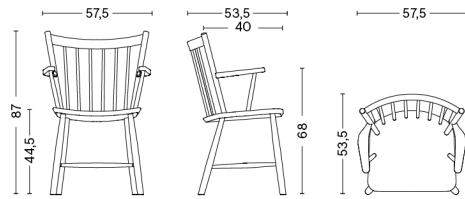

J-SERIES / J42

DESIGN Børge Mogensen
SIZE W57,5 x D53,5 x H87 cm, seat height 44,5 cm
W22.64" x D21.06" x H34.25", seat height 17.52"
DETAILS Solid wood.
SALES QTY. 1 pcs.

	MATERIAL	
FINISH	Solid oak	Solid beech
Black stained		3.189,00
Matt lacquered	3.619,00	
Oiled	3.619,00	
White stained		3.189,00

PACKAGING 1 box / 1 pcs. **BOX DIMENSIONS AND WEIGHT** 1 pcs. / W59 x D55 x H88 cm / 10,00 kg
PRODUCT STATUS Stock Item