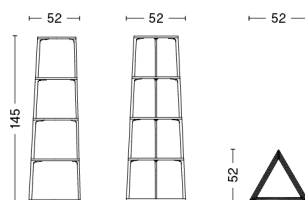

| L100 X W104 X H33 CM / L39.37" x W40.94" x H12.99" | |
|--|-----------------------------|
| BASE | Soft black Powder coated |
| TABLETOP | Steel |
| Marble | 7.959,00 |

PACKAGING 2 box / 1 pcs. **BOX DIMENSIONS AND WEIGHT** 1 pcs. / W110 x D110 x H9 cm / 64 kg
PRODUCT STATUS Stock Item 1 pcs. / W108 x D94 x H42 cm / 22 kg

EIFFEL / OVERVIEW

Based on a simple layering principal Depping & Jørgensen have created a flexible and multifunctional range of shelving units and tables using cast aluminium leg modules with powder-coated MDF square round or rectangular plates in different sizes. The shelving systems and tables are available in diverse colours heights and shapes making them suitable for use in a wide range of private and public contexts.

EIFFEL SHELF SQUARE 4 LAYER

EIFFEL SHELF TRIANGLE 5 LAYER

EIFFEL SHELF 6 LAYER

EIFFEL COFFEE TABLE SQUARE

EIFFEL COFFEE TABLE RECTANGULAR

EIFFEL SIDE TABLE TRIANGLE

EIFFEL SHELF SQUARE 4 LAYER

DESIGN Depping & Jørgensen
SIZE W50 x D50 x H110 cm
 W19.69" x D19.69" x H43.31"
DETAILS 18 mm powder coated MDF shelves with straight edge. Powder coated diecast aluminium profiles.
 Requires assembly.
SALES QTY. 1 pcs.

DESIGN Depping & Jørgensen
SIZE W52 x D52 x H145 cm
 W20.47" x D20.47" x H57.09"
DETAILS 18 mm powder coated MDF shelves with straight edge. Powder coated diecast aluminium profiles.
 Requires assembly.
SALES QTY. 1 pcs.