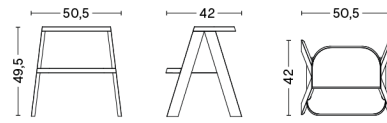

PACKAGING

1 box / 1 pcs.

BOX DIMENSIONS AND WEIGHT

1 pcs. / W65,3 x D68 x H5,4 cm / 5,40 kg

PRODUCT STATUS

Stock Item

BUTLER

DESIGN Shane Schneck
SIZE W50,5 x D42 x H49,5 cm
 W19.88" x D16.54" x H19.49"
DETAILS Crafted in oiled solid oak with contemporary detailing.
SALES QTY. 1 pcs.