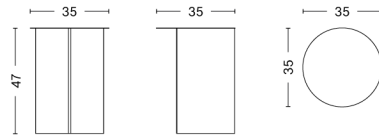

SLIT TABLE HIGH

DESIGN HAY
SIZE Ø35 x H47 cm
Ø13.78" x H18.5"
DETAILS Powder coated steel. Mirror and Brass are crafted in high-gloss polished stainless steel. Brass is plated with a brass colour.
SALES QTY. 1 pcs.

	MATERIAL
FINISH	Steel
Black powder coated	1.599,00
Brass polished	4.339,00
Light yellow powder coated	1.599,00
Mirror polished	4.339,00
White powder coated	1.599,00

PACKAGING 1 box / 1 pcs. **BOX DIMENSIONS AND WEIGHT** 1 pcs. / W42 x D43 x H53 cm / 10,00 kg
PRODUCT STATUS Stock Item