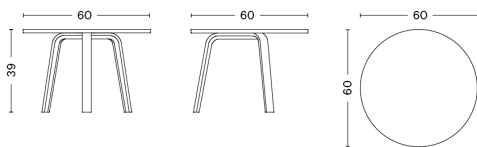

PACKAGING 1 box / 1 pcs. **BOX DIMENSIONS AND WEIGHT** 1 pcs. / W55 x D55 x H75 cm / 7,00 kg
PRODUCT STATUS Stock Item

BELLA COFFEE TABLE

HAY's Bella Coffee Table is an understated table that is small enough to place anywhere and has enough personality to make its presence felt. The ultra-thin surface and solid legs combine different elements to result in a light yet distinctive expression. Functional and decorative it can be used separately or positioned in pairs or groups.

Ø45 X H39 CM / Ø17.72" x H15.35"

Ø45 X H49 CM / Ø17.72" x H19.29"

Ø60 X H32 CM / Ø23.62" x H12.6"

Ø60 X H39 CM / Ø23.62" x H15.35"

BELLA COFFEE TABLE

| | |
|-------------------|---|
| DESIGN | HAY |
| DETAILS | 18 mm tabletop in solid wood with bevelled edge. Legs in moulded oak veneer Requires assembly. |
| SALES QTY. | 1 pcs. |