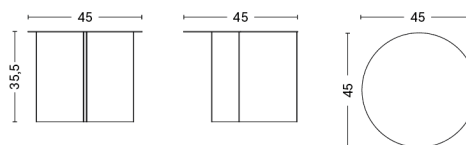

PACKAGING 2 box / 1 pcs. **BOX DIMENSIONS AND WEIGHT** 1 pcs. / W121 x D65 x H8.9 cm / 18.5 kg
PRODUCT STATUS Stock Item 1 pcs. / W46 x D17 x H6 cm / 1.2 kg

IEFFEL SIDE TABLE TRIANGLE

DESIGN Depping & Jørgensen
SIZE L52 x D52 x H38 cm
 L20.47" x D20.47" x H14.96"
DETAILS 18 mm powder coated MDF tabletop with straight edge. Powder coated diecast aluminium profiles.
 Requires assembly.
SALES QTY. 1 pcs.

PACKAGING 1 box / 1 pcs. **BOX DIMENSIONS AND WEIGHT** 1 pcs. / W63,5 x D63,5 x H43 cm / 4,50 kg
PRODUCT STATUS Stock Item

| Ø75 X H35 CM / Ø29.53" x H13.78" | | |
|----------------------------------|---------------------|---------------------|
| TABLETOP \ BASE | Black | Off-white |
| | Powder coated Steel | Powder coated Steel |
| Black powder coated steel | 2.899,00 | |
| Mocca powder coated steel | 2.899,00 | |
| Off-white powder coated steel | | 2.899,00 |

PACKAGING 1 box / 1 pcs. **BOX DIMENSIONS AND WEIGHT** 1 pcs. / W83 x D83 x H42 cm / 12,00 kg
PRODUCT STATUS Stock Item

SLIT TABLE HEXAGON

DESIGN HAY
SIZE Ø45,8 x H35,5 cm
 Ø18.03" x H13.98"
DETAILS Powder coated steel. Mirror and Brass are crafted in high-gloss polished stainless steel. Brass is plated with a brass colour.
SALES QTY. 1 pcs.

SLIT TABLE ROUND

DESIGN HAY
SIZE Ø45 x H35,5 cm
 Ø17.72" x H13.98"
DETAILS Powder coated steel. Mirror and Brass are crafted in high-gloss polished stainless steel. Brass is plated with a brass colour.
SALES QTY. 1 pcs.