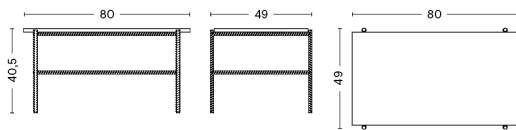

REBAR COFFEE TABLE

Sylvain Willenz's Rebar collection is a series of coffee-, side- and tray tables that explores the possibilities of reconsidering construction materials and processes. The design juxtaposes the reinforced steel bar frame with black marble tops and metal trays to create a balanced aesthetic. The tables are available in different sizes in round, square and rectangular shapes, and are suitable for using in private, corporate or public spaces.

L80 X W49 X H40,5 CM / L31.5" x W19.29" x H15.94"