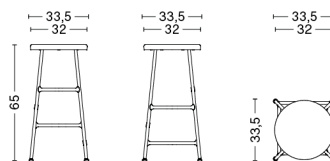

CORNET BAR STOOL LOW

DESIGN Jonas Trapedach
SIZE LOW Ø32 x H65 cm
LOW Ø12.6" x H25.59"
DETAILS Solid oak seat. Powder coated or chromed steel tube legs. Requires Assembly.
SALES QTY. 1 pcs.

SOLID OAK SEAT				
SEAT	BASE	Cream white		Soft black
		Chromed Steel	Powder coated Steel	Powder coated Steel
Oiled		2.319,00	2.029,00	2.029,00
Smoked		2.319,00	2.029,00	2.029,00
Soft black stained		2.319,00		2.029,00

PACKAGING 2 box / 1 pcs.   **BOX DIMENSIONS AND WEIGHT** 1 pcs. / W38.5 x D38.5 x H65.5 cm / 6 kg
PRODUCT STATUS Stock Item   1 pcs. / W35 x D35 x H5 cm / 2 kg