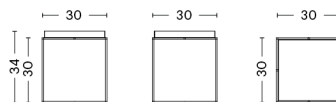

SLIT TABLE HIGH

DESIGN HAY
SIZE Ø35 x H47 cm
 Ø13.78" x H18.5"
DETAILS Powder coated steel. Mirror and Brass are crafted in high-gloss polished stainless steel. Brass is plated with a brass colour.
SALES QTY. 1 pcs.

PACKAGING 1 box / 1 pcs. **BOX DIMENSIONS AND WEIGHT** 1 pcs. / W42 x D43 x H53 cm / 10,00 kg
PRODUCT STATUS Stock Item

TRAY TABLE / S

DESIGN HAY
SIZE L30 x W30 x H34 cm
 L11.81" x W11.81" x H13.39"
DETAILS Powder coated steel.
SALES QTY. 1 pcs.