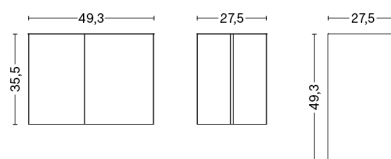

PACKAGING 1 box / 1 pcs. **BOX DIMENSIONS AND WEIGHT** 1 pcs. / W83 x D83 x H42 cm / 12,00 kg
PRODUCT STATUS Stock Item

SLIT TABLE HEXAGON

DESIGN HAY
SIZE Ø45,8 x H35,5 cm
 Ø18.03" x H13.98"
DETAILS Powder coated steel. Mirror and Brass are crafted in high-gloss polished stainless steel. Brass is plated with a brass colour.
SALES QTY. 1 pcs.

| MATERIAL | |
|----------------|----------|
| FINISH | Steel |
| Brass polished | 4.339,00 |

PACKAGING 1 box / 1 pcs. **BOX DIMENSIONS AND WEIGHT** 1 pcs. / W54 x D49 x H42 cm / 8,66 kg
PRODUCT STATUS Stock Item

SLIT TABLE ROUND

DESIGN HAY
SIZE Ø45 x H35,5 cm
 Ø17.72" x H13.98"
DETAILS Powder coated steel. Mirror and Brass are crafted in high-gloss polished stainless steel. Brass is plated with a brass colour.
SALES QTY. 1 pcs.

PACKAGING 1 box / 1 pcs. **BOX DIMENSIONS AND WEIGHT** 1 pcs. / W52 x D52 x H42 cm / 8,66 kg
PRODUCT STATUS Stock Item

SLIT TABLE OBLONG

DESIGN HAY
SIZE L49,3 x W27,5 x H35,5 cm
 L19.41" x W10.83" x H13.98"
DETAILS Powder coated steel. Mirror and Brass are crafted in high-gloss polished stainless steel. Brass is plated with a brass colour.
SALES QTY. 1 pcs.