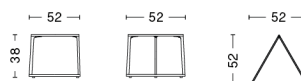

DESIGN Depping & Jørgensen
SIZE L65 x D65 x H38 cm
 L25.59" x D25.59" x H14.96"
DETAILS 18 mm powder coated MDF tabletop with straight edge. Powder coated diecast aluminium profiles.
 Requires assembly.
SALES QTY. 1 pcs.

PACKAGING 2 box / 1 pcs. **BOX DIMENSIONS AND WEIGHT** 1 pcs. / W72 x D71 x H6 cm / 13.5 kg
PRODUCT STATUS Stock Item 1 pcs. / W46 x D17 x H6 cm / 1.2 kg

IEFFEL COFFEE TABLE RECTANGULAR

DESIGN Depping & Jørgensen
SIZE L110 x D50 x H38 cm
 L43.31" x D19.69" x H14.96"
DETAILS 18 mm powder coated MDF tabletop with straight edge. Powder coated diecast aluminium profiles.
 Requires assembly.
SALES QTY. 1 pcs.

PACKAGING 2 box / 1 pcs. **BOX DIMENSIONS AND WEIGHT** 1 pcs. / W121 x D65 x H8.9 cm / 18.5 kg
PRODUCT STATUS Stock Item 1 pcs. / W46 x D17 x H6 cm / 1.2 kg

IEFFEL SIDE TABLE TRIANGLE

DESIGN Depping & Jørgensen
SIZE L52 x D52 x H38 cm
 L20.47" x D20.47" x H14.96"
DETAILS 18 mm powder coated MDF tabletop with straight edge. Powder coated diecast aluminium profiles.
 Requires assembly.
SALES QTY. 1 pcs.