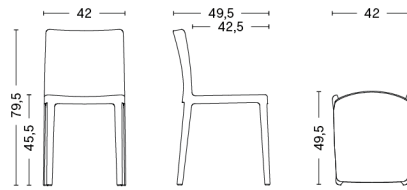

ÉLÉMENTAIRE CHAIR

DESIGN Ronan & Erwan Bouroullec

SIZE W42 x D49,5 x H79,5 cm, seat height 45,5 cm
W16.54" x D19.49" x H31.3", seat height 17.91"

DETAILS Injection moulded solid coloured polypropylene reinforced by fiberglass. UV resistant. Matt slightly textured surface. Natural production marks are visible on darker colours.

SALES QTY. 2 pcs.

	MATERIAL
FINISH	Polypropylene
Anthracite	1.019,00
Blue grey	1.019,00
Cream white	1.019,00
Light yellow	1.019,00
Olive	1.019,00
Smokey green	1.019,00

PACKAGING 1 box / 2 pcs. **BOX DIMENSIONS AND WEIGHT** 1 pcs. / W60 x D44 x H92 cm / 10,50 kg

PRODUCT STATUS Stock Item