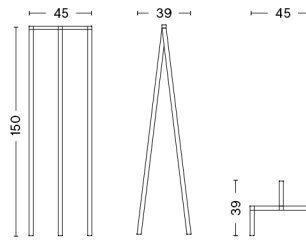

LOOP STAND HALL

DESIGN Leif Jørgensen
SIZE L45 x W39 x H150 cm
L17.72" x W15.35" x H59.06"
DETAILS 30 mm powder coated steel square tube frame.
With felt pads.
SALES QTY. 1 pcs.

MATERIAL	
FINISH	Steel
Black powder coated	2.029,00
Grey powder coated	2.029,00
White powder coated	2.029,00

PACKAGING 1 box / 1 pcs. **BOX DIMENSIONS AND WEIGHT** 1 pcs. / W50 x D41 x H155 cm / 8,00 kg
PRODUCT STATUS Stock Item

LOOP STAND WARDROBE

DESIGN Leif Jørgensen
SIZE L130 x W60 x H150 cm
L51.18" x W23.62" x H59.06"
DETAILS 30 mm powder coated steel square tube frame.
With felt pads.
SALES QTY. 1 pcs.