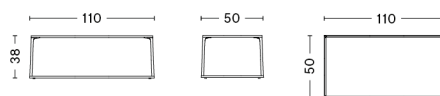

DESIGN Depping & Jørgensen
SIZE L65 x D65 x H38 cm
 L25.59" x D25.59" x H14.96"
DETAILS 18 mm powder coated MDF tabletop with straight edge. Powder coated diecast aluminium profiles.
 Requires assembly.
SALES QTY. 1 pcs.

PACKAGING 2 box / 1 pcs. **BOX DIMENSIONS AND WEIGHT** 1 pcs. / W72 x D71 x H6 cm / 13.5 kg
PRODUCT STATUS Stock Item 1 pcs. / W46 x D17 x H6 cm / 1.2 kg

IEFFEL COFFEE TABLE RECTANGULAR

DESIGN Depping & Jørgensen
SIZE L110 x D50 x H38 cm
 L43.31" x D19.69" x H14.96"
DETAILS 18 mm powder coated MDF tabletop with straight edge. Powder coated diecast aluminium profiles.
 Requires assembly.
SALES QTY. 1 pcs.