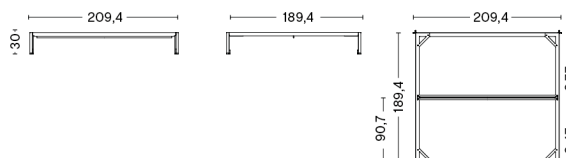

MATERIAL	
FINISH	Steel
Warm grey powder coated	5.069,00
White powder coated	5.069,00

PACKAGING 2 box / 1 pcs. **BOX DIMENSIONS AND WEIGHT** 1 pcs. / W222 x D36.5 x H27.5 cm / 28.5 kg
PRODUCT STATUS Stock Item 1 pcs. / W198 x D36.5 x H27.5 cm / 18.5 kg