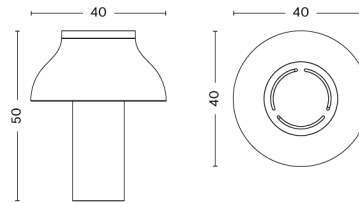

PC TABLE LAMP / L

DESIGN Pierre Charpin
SIZE W40 x D40 x H50 cm
W15.75" x D15.75" x H19.69"
DETAILS Shade in anodised spun Aluminium. Base in anodised extruded aluminium with a cast iron internal weight. Diffuser in injection moulded translucent polycarbonate. Cable in black for all variants. Recommended light source: Dimmable LED E27 (A19) 10-13W, 1000-1500lm, 2700-3000K, Warm White.
LIGHT SOURCE NOT INCLUDED
SWITCH TOUCH STEP DIMMER
IP 20
CORD LENGTH 200 cm
SUPPLY 220-240V
SALES QTY. 1 pcs.

ITEM NO	FINISH	EAN CODE	GBP INCL. VAT
4104251009000	Soft black anodised aluminium	 5 710441 263807	259.00
4104251109000	Anodised aluminium	 5 710441 263814	259.00

PACKAGING	2 box / 1 pcs.	BOX DIMENSIONS AND WEIGHT	1 pcs. / W34.5 x D22.5 x H22.5 cm / 3 kg
PRODUCT STATUS	Stock Item		1 pcs. / W46.5 x D46.5 x H26 cm / 2.2 kg