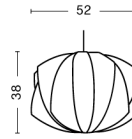

NELSON PROPELLER BUBBLE PENDANT / M

DESIGN George Nelson
SIZE Ø52 x H38 cm
Ø20.47" x H14.96"
DETAILS Webbing polymer shade. Coated and brushed metal frame top and bottom ring. Cable with white PVC isolation. Recommended light source: LED E27 (A19) 10-13W, 1000-1500lm, 2700K, Warm White.
LIGHT SOURCE NOT INCLUDED
DIMMABLE No
SWITCH No
IP 20
CORD LENGTH 183 cm
SUPPLY 220-240V
SALES QTY. 1 pcs.

ITEM NO	FINISH	EAN CODE	GBP INCL. VAT
936380	Off white webbing polymer	 5 710441 275169	559.00

PACKAGING 1 box / 1 pcs.   **BOX DIMENSIONS AND WEIGHT** 1 pcs. / W57,5 x D57,5 x H45,5 cm / 4,00 kg
PRODUCT STATUS Stock Item