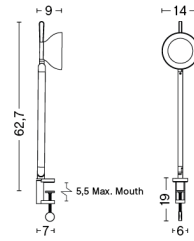

PC TABLE LAMP / S

DESIGN Pierre Charpin
SIZE W25 x D25 x H33 cm
 W9.84" x D9.84" x H12.99"
DETAILS Shade in anodised spun Aluminium. Base in anodised extruded aluminium with a cast iron internal weight. Diffuser in injection moulded translucent polycarbonate. Cable in black for all variants. Recommended light source: Dimmable LED E27 (A19) 10-13W, 1000-1500lm, 2700-3000K, Warm White.
LIGHT SOURCE NOT INCLUDED
SWITCH TOUCH STEP DIMMER
IP 20
CORD LENGTH 200 cm
SUPPLY 220-240V
SALES QTY. 1 pcs.

PC TABLE LAMP / L

DESIGN Pierre Charpin
SIZE W40 x D40 x H50 cm
 W15.75" x D15.75" x H19.69"
DETAILS Shade in anodised spun Aluminium. Base in anodised extruded aluminium with a cast iron internal weight. Diffuser in injection moulded translucent polycarbonate. Cable in black for all variants. Recommended light source: Dimmable LED E27 (A19) 10-13W, 1000-1500lm, 2700-3000K, Warm White.
LIGHT SOURCE NOT INCLUDED
SWITCH TOUCH STEP DIMMER
IP 20
CORD LENGTH 200 cm
SUPPLY 220-240V
SALES QTY. 1 pcs.

PC SINGLE ARM W. CLAMP

DESIGN Pierre Charpin
SIZE W14 x D9 x H62,7 cm
 W5.51" x D3.54" x H24.69"
DETAILS Extruded aluminium arm with die cast aluminium joints. Shade in spun aluminium. Silicone cable cord.
LIGHT SOURCE INTEGRATED LED, 5.7W .407LM. 3100K. COOL WHITE
DIMMABLE Yes
SWITCH STEPLESS TOUCH DIMMER
IP 20
CORD LENGTH 200 cm
SUPPLY 220-240V
SALES QTY. 1 pcs.