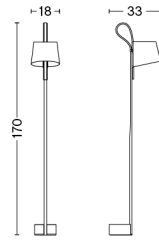

ROPE TRICK

DESIGN Stefan Diez
SIZE W18 x D33 x H170 cm
W7.09" x D12.99" x H66.93"
DETAILS Woven PET, aluminium, acrylic, polypropylene and ABS. Integrated LED module.
LIGHT SOURCE INTEGRATED LED, 10W. 410LM. 3000K. Warm white
DIMMABLE Yes
SWITCH STEPLESS TOUCH DIMMER
IP 20
CORD LENGTH 250 cm
SUPPLY 220-240V
SALES QTY. 1 pcs.

ITEM NO	FINISH	EAN CODE	GBP INCL. VAT
4004411009000	Black acrylic shade, black iron and ABS base, black woven PET	 5 710441 027157	459.00
4004411509000	Black acrylic shade, black iron and ABS base, beige woven PET	 5 710441 027164	459.00
4004412509000	Black acrylic shade, black iron and ABS base, yellow woven PET	 5 710441 027171	459.00

PACKAGING 1 box / 1 pcs. **BOX DIMENSIONS AND WEIGHT** 1 pcs. / W170 x D47 x H29 cm / 11,50 kg
PRODUCT STATUS Stock Item