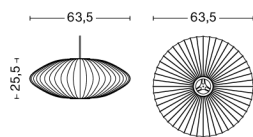

NELSON SAUCER BUBBLE PENDANT / M

DESIGN George Nelson
SIZE Ø63,5 x H25,5 cm
 Ø25" x H10.04"
DETAILS Webbing polymer shade. Coated and brushed metal frame top and bottom ring. Cable with white PVC isolation. Recommended light source for S: LED E27 (A15) 5-8W, 500-800lm, 2700-3000K, Warm White. For M: LED E27 (A19) 10-13W, 1000-1500lm, 2700K, Warm White. For L and XL: LED E27 (A19) 10-13W, 1000-1500lm, 2700K, Warm White.
LIGHT SOURCE NOT INCLUDED
DIMMABLE No
SWITCH No
IP 20
CORD LENGTH 183 cm
SUPPLY 220-240V
SALES QTY. 1 pcs.