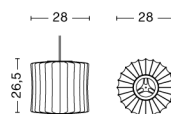

NELSON LANTERN BUBBLE PENDANT / S

DESIGN George Nelson
SIZE Ø28 x H26,5 cm
Ø11.02" x H10.43"
DETAILS Webbing polymer shade. Coated and brushed metal frame top and bottom ring. Cable with white PVC isolation. Recommended light source: LED E27 (A15) 5-8W, 500-800lm, 2700-3000K, Warm White.
LIGHT SOURCE NOT INCLUDED
DIMMABLE No
SWITCH No
IP 20
CORD LENGTH 183 cm
SUPPLY 220-240V
SALES QTY. 1 pcs.

ITEM NO	FINISH	EAN CODE	GBP INCL. VAT
936377	Off white webbing polymer	 5 710441 275152	435.00

PACKAGING 1 box / 1 pcs.   **BOX DIMENSIONS AND WEIGHT** 1 pcs. / W40 x D40 x H45,5 cm / 2,50 kg
PRODUCT STATUS Stock Item