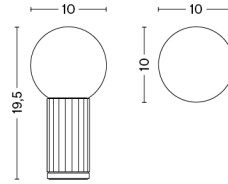

TURN ON

DESIGN Joel Hoff
SIZE Ø10 x H19,5 cm
Ø3.94" x H7.68"
DETAILS Opal glass shade and anodized aluminium base. LED bulb included.
LIGHT SOURCE INTEGRATED LED, 4.5W. 250LM. 2700K. Warm white
DIMMABLE Yes
SWITCH ROTARY LAMP BODY DIMMER SWITCH
IP 20
CORD LENGTH 200 cm
SUPPLY 220-240V
SALES QTY. 1 pcs.

ITEM NO	FINISH	EAN CODE	GBP INCL. VAT
4004531209000	Blown opal glass shade, orange anodized aluminium base	 5 710441 037804	125.00
4004531009000	Blown opal glass shade, black anodized aluminium base	 5 710441 037781	125.00
4004531309000	Blown opal glass shade, green anodized aluminium base	 5 710441 037811	125.00
4004531109000	Blown opal glass shade, aluminium anodized aluminium base	 5 710441 037798	125.00

PACKAGING 1 box / 1 pcs. **BOX DIMENSIONS AND WEIGHT** 1 pcs. / W18 x D24,5 x H13 cm / 1,20 kg
PRODUCT STATUS Stock Item