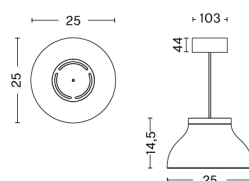

PC PENDANT / S

DESIGN Pierre Charpin
SIZE W25 x D25 x H14,5 cm
W9.84" x D9.84" x H5.71"
DETAILS Shade in anodised spun aluminium. Diffuser in injection moulded translucent polycarbonate. Cable in braided fabric with a PVC insulation. Cable is black for all variants. Recommended light source for S: 3 x LED G9 3-5W, 300-600lm, 2700-3000K, Warm White. For M: LED E27 (A19) 10-13W, 1000-1500lm, 2700-3000K, Warm White. For L: 3 x LED E27 (A19) 10-13W, 1000-1500lm, 2700-3000K, Warm White.
LIGHT SOURCE NOT INCLUDED
DIMMABLE No
SWITCH No
IP 20
CORD LENGTH 400 cm
SUPPLY 220-240V
SALES QTY. 1 pcs.

ITEM NO	FINISH	EAN CODE	GBP INCL. VAT
4104111209000	Emerald green anodised aluminium	 5 710441 263685	129.00
4104111009000	Soft black anodised aluminium	 5 710441 263661	129.00
4104111109000	Anodised aluminium	 5 710441 263678	129.00
4104111309000	Blush red anodised aluminium	 5 710441 263692	129.00

PACKAGING 1 box / 1 pcs. **BOX DIMENSIONS AND WEIGHT** 1 pcs. / W31,5 x D31,5 x H20 cm / 1,30 kg
PRODUCT STATUS Stock Item