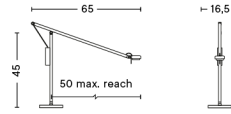

FIFTY-FIFTY MINI

DESIGN Sam Weller
SIZE W16,5 x D65 x H45 cm
W6.5" x D25.59" x H17.72"
DETAILS Wet spray and anodised aluminium, sand cast iron, powder coated steel, EVA foam pad, integrated LED module.
LIGHT SOURCE INTEGRATED LED, 4W. 360LM. 3000K. Warm white
DIMMABLE Yes
SWITCH TOUCH STEP DIMMER
IP 20
CORD LENGTH 200 cm
SUPPLY 220-240V
SALES QTY. 1 pcs.

ITEM NO	FINISH	EAN CODE	GBP INCL. VAT
4102172009000	Ash grey powder coated aluminium	 5 710441 248361	249.00
4102171009000	Soft black powder coated aluminium	 5 710441 248354	249.00

PACKAGING 2 box / 1 pcs.   **BOX DIMENSIONS AND WEIGHT** 1 pcs. / W75.5 x D17 x H6 cm / 1.5 kg
PRODUCT STATUS Stock Item   1 pcs. / W25.5 x D24 x H5 cm / 2.5 kg