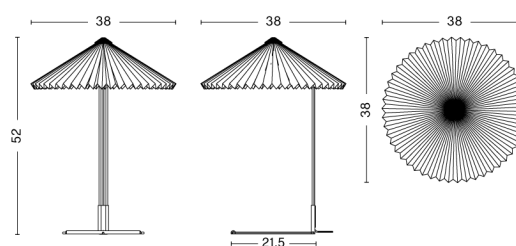

MATIN TABLE LAMP / L

DESIGN Inga Sempé
SIZE W38 x D38 x H52 cm
W14.96" x D14.96" x H20.47"
DETAILS Lamp shade in cotton fabric laminated to a PVC sheet. Lamp base in bent steel wire with a polished brass finish, precision cast steel counter weight with black injection moulded ABS hardware. Digital inline dimmer switch and cable are black for all colour variants.
LIGHT SOURCE INTEGRATED LED, 5W. 150LM. 2800K. Warm white
DIMMABLE Yes
SWITCH INLINE STEP DIMMER
IP 20
CORD LENGTH 200 cm
SUPPLY 220-240V
SALES QTY. 1 pcs.

ITEM NO	FINISH	EAN CODE	GBP INCL. VAT
4191231009000	White cotton shade, polished brass base	 5 710441 266167	195.00
4191232009000	Bright red cotton shade, polished brass base	 5 710441 266174	195.00
4191233009000	Yellow cotton shade, polished brass base	 5 710441 266181	195.00
4191234009000	Green cotton shade, polished brass base	 5 710441 266198	195.00
4191235009000	Lavender cotton shade, polished brass base	 5 710441 275855	195.00
4191236009000	Oxide red cotton shade, polished brass base	 5 710441 275862	195.00

PACKAGING 2 box / 1 pcs. **BOX DIMENSIONS AND WEIGHT** 1 pcs. / W22.5 x D7.2 x H7.2 cm / 0.17 kg
PRODUCT STATUS Stock Item 1 pcs. / W55.4 x D24 x H6.5 cm / 1.1 kg