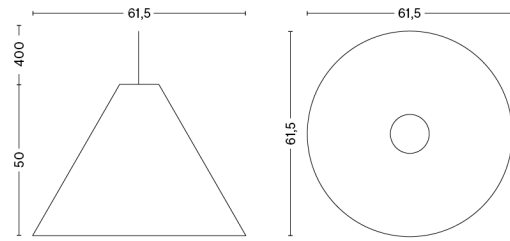

30 DEGREES WITH CORD SET / XL / PENDANT

DESIGN Johan Van Hengel
SIZE Ø61,5 x H50 cm
Ø24.21" x H19.69"
DETAILS Veneered oak pendant shade with textile cord set. Recommended light source for S: LED E27 (A15) 5,5W, 470lm 2700K, Warm White. For M and L: LED E27 (A19) 10.5W, 810lm 2700K, Warm White. For XL: LED E27 (G30) 13W, 1055lm 2700K Warm White.,
LIGHT SOURCE NOT INCLUDED
DIMMABLE No
SWITCH No
IP 20
CORD LENGTH 400 cm
SUPPLY 220-240V
SALES QTY. 1 pcs.

ITEM NO	FINISH	EAN CODE	GBP INCL. VAT
4190451009000	Matt lacquered oak veneer shade, black cord set		269.00

PACKAGING 2 box / 1 pcs. **BOX DIMENSIONS AND WEIGHT** 1 pcs. / W63 x D63 x H53 cm / 3.5 kg
PRODUCT STATUS Stock Item 1 pcs. / W12.5 x D12.6 x H14.5 cm / 0.5 kg