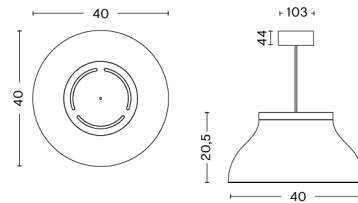

PC PENDANT / M

DESIGN Pierre Charpin
SIZE W40 x D40 x H20,5 cm
W15.75" x D15.75" x H8.07"
DETAILS Shade in anodised spun aluminium. Diffuser in injection moulded translucent polycarbonate. Cable in braided fabric with a PVC insulation. Cable is black for all variants. Recommended light source for S: 3 x LED G9 3-5W, 300-600lm, 2700-3000K, Warm White. For M: LED E27 (A19) 10-13W, 1000-1500lm, 2700-3000K, Warm White. For L: 3 x LED E27 (A19) 10-13W, 1000-1500lm, 2700-3000K, Warm White.
LIGHT SOURCE NOT INCLUDED
DIMMABLE No
SWITCH No
IP 20
CORD LENGTH 400 cm
SUPPLY 220-240V
SALES QTY. 1 pcs.

ITEM NO	FINISH	EAN CODE	GBP INCL. VAT
4104131109000	Anodised aluminium	 5 710441 263715	225.00
4104131209000	Emerald green anodised aluminium	 5 710441 263722	225.00
4104131009000	Soft black anodised aluminium	 5 710441 263708	225.00

PACKAGING 1 box / 1 pcs. **BOX DIMENSIONS AND WEIGHT** 1 pcs. / W46,5 x D46,5 x H26 cm / 1,50 kg
PRODUCT STATUS Stock Item