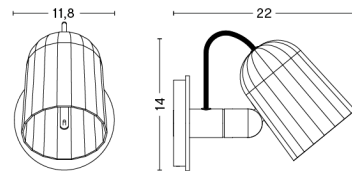

NOC WALL BUTTON

DESIGN SmithMatthias
SIZE W11,8 x D22 x H14 cm
W4.65" x D8.66" x H5.51"
DETAILS Lamp stem and base in machined aluminium.
Lamp shade in die cast aluminium. Black silicone cable for dark grey and white silicone cable for the off white version. Features a simple push button switch.
LIGHT SOURCE LED E14 (A15), 5.5W. 470LM. 2800K. Warm white
DIMMABLE No
SWITCH INTEGRATED SWITCH
IP 20
SUPPLY 220-240V
SALES QTY. 1 pcs.

ITEM NO	FINISH	EAN CODE	GBP INCL. VAT
4004501109000	Dark grey powder coated aluminium	 5 710441 241287	139.00
4004501009000	Off white powder coated aluminium	 5 710441 241270	139.00

PACKAGING 1 box / 1 pcs. **BOX DIMENSIONS AND WEIGHT** 1 pcs. / W26 x D23 x H13 cm / 1,30 kg
PRODUCT STATUS Stock Item