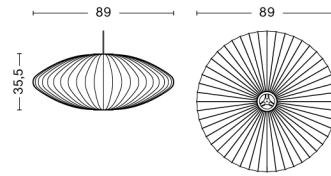

NELSON SAUCER BUBBLE PENDANT / L

DESIGN George Nelson
SIZE Ø89 x H35,5 cm
Ø35.04" x H13.98"
DETAILS Webbing polymer shade. Coated and brushed metal frame top and bottom ring. Cable with white PVC isolation. Recommended light source for S: LED E27 (A15) 5-8W, 500-800lm, 2700-3000K, Warm White. For M: LED E27 (A19) 10-13W, 1000-1500lm, 2700K, Warm White. For L and XL: LED E27 (A19) 10-13W, 1000-1500lm, 2700K, Warm White.
LIGHT SOURCE NOT INCLUDED
DIMMABLE No
SWITCH No
IP 20
CORD LENGTH 183 cm
SUPPLY 220-240V
SALES QTY. 1 pcs.

ITEM NO	FINISH	EAN CODE	GBP INCL. VAT
936341	Off white webbing polymer	 5 710441 275039	689.00

PACKAGING 1 box / 1 pcs. **BOX DIMENSIONS AND WEIGHT** 1 pcs. / W73,5 x D73,5 x H34 cm / 7,00 kg
PRODUCT STATUS Stock Item