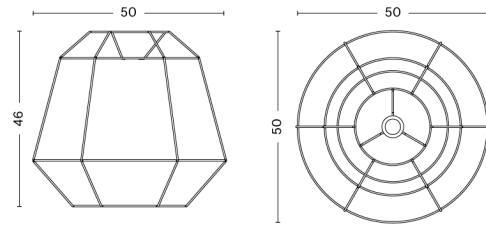

BONBON SHADE / 500

DESIGN Ana Kraš
SIZE W50 x D50 x H46 cm
W19.69" x D19.69" x H18.11"
DETAILS Powder coated steel frame. Exterior yarn is 80% wool and 20% nylon mix. Black cord sets are sold separately. Table cord set features an in-line rocker switch. Recommended light source for M: LED E27 (A19) 10-13W, 1000-1500lm, 2700K, Warm White. For L: LED E27 (A21 or G30) 10-13W, 1000-1500lm, 2700K, Warm White.
LIGHT SOURCE NOT INCLUDED
IP 20
SALES QTY. 1 pcs.

ITEM NO	FINISH	EAN CODE	GBP INCL. VAT

9362081009000	Earth tones wool		599.00

PACKAGING	1 box / 1 pcs.	BOX DIMENSIONS AND WEIGHT	1 pcs. / W0 x D0 x H0 cm / 0,00 kg
PRODUCT STATUS	Stock Item