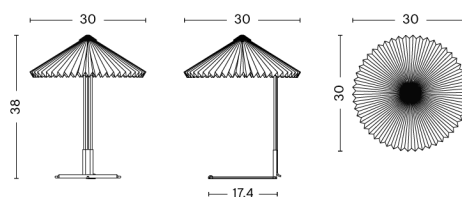

PRODUCT STATUS Stock Item

MATIN TABLE LAMP / S

DESIGN Inga Sempé
SIZE W30 x D30 x H38 cm
 W11.81" x D11.81" x H14.96"
DETAILS Lamp shade in cotton fabric laminated to a PVC sheet. Lamp base in bent steel wire with a polished brass finish, precision cast steel counter weight with black injection moulded ABS hardware. Digital inline dimmer switch and cable are black for all colour variants.
LIGHT SOURCE INTEGRATED LED, 5W. 150LM. 2800K. Warm white
DIMMABLE Yes
SWITCH INLINE STEP DIMMER
IP 20
CORD LENGTH 200 cm
SUPPLY 220-240V
SALES QTY. 1 pcs.