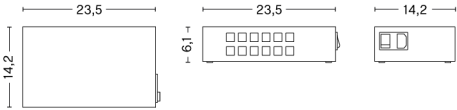

USB CHARGING STATION FOR PC PORTABLE

SIZE L23,5 x W6 x H14 cm
L9.25" x W2.36" x H5.51"

DETAILS Fabricated sheet steel case with a powder coated finish in black, the USB charging station can charge 24 independent USB powered devices simultaneously.

SALES QTY. 1 pcs.

ITEM NO	FINISH	EAN CODE	GBP INCL. VAT
410439	Black powder coated steel	 5 710441 274841	129.00

PACKAGING 1 box / 1 pcs. **BOX DIMENSIONS AND WEIGHT** 1 pcs. / W25,5 x D20 x H7 cm / 1,80 kg

PRODUCT STATUS Stock Item