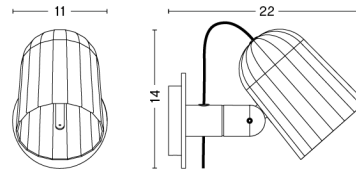

NOC WALL

DESIGN SmithMatthias
SIZE W11 x D22 x H14 cm
W4.33" x D8.66" x H5.51"
DETAILS Lamp stem and base in machined aluminium.
Lamp shade in die cast aluminium. Black silicone cable for dark grey and white silicone cable for the off white version.
LIGHT SOURCE LED E14 (A15), 5.5W. 470LM. 2800K. Warm white
DIMMABLE No
SWITCH INLINE SWITCH
IP 20
CORD LENGTH 200 cm
SUPPLY 220-240V
SALES QTY. 1 pcs.

ITEM NO	FINISH	EAN CODE	GBP INCL. VAT
4004521009000	Off white powder coated aluminium	 5 710441 178446	139.00
4004521109000	Dark grey powder coated aluminium	 5 710441 178453	139.00

PACKAGING 1 box / 1 pcs. **BOX DIMENSIONS AND WEIGHT** 1 pcs. / W23 x D23 x H26 cm / 1,40 kg
PRODUCT STATUS Stock Item