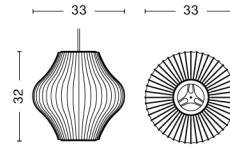

NELSON PEAR BUBBLE PENDANT / S

DESIGN George Nelson
SIZE Ø33 x H32 cm
Ø12.99" x H12.6"
DETAILS Webbing polymer shade. Coated and brushed metal frame top and bottom ring. Cable with white PVC isolation. Recommended light source for S: LED E27 (A15) 5-8W, 500-800lm, 2700-3000K, Warm White. For M: LED E27 (A19) 10-13W, 1000-1500lm, 2700K, Warm White.
LIGHT SOURCE NOT INCLUDED
DIMMABLE No
SWITCH No
IP 20
CORD LENGTH 183 cm
SUPPLY 220-240V
SALES QTY. 1 pcs.

ITEM NO	FINISH	EAN CODE	GBP INCL. VAT
936329	Off white webbing polymer	 5 710441 274995	485.00

PACKAGING 1 box / 1 pcs.   **BOX DIMENSIONS AND WEIGHT** 1 pcs. / W40 x D40 x H45,5 cm / 2,50 kg
PRODUCT STATUS Stock Item