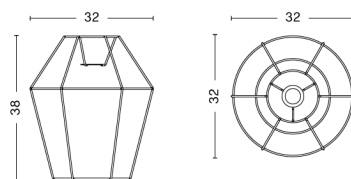

BONBON SHADE / 320

DESIGN Ana Kraš
SIZE W32 x D32 x H38 cm
W12.6" x D12.6" x H14.96"
DETAILS Powder coated steel frame. Exterior yarn is 80% wool and 20% nylon mix. Black cord sets are sold separately. Table cord set features an in-line rocker switch. Recommended light source for M: LED E27 (A19) 10-13W, 1000-1500lm, 2700K, Warm White. For L: LED E27 (A21 or G30) 10-13W, 1000-1500lm, 2700K, Warm White.
LIGHT SOURCE NOT INCLUDED
IP 20
SALES QTY. 1 pcs.

ITEM NO	FINISH	EAN CODE	GBP INCL. VAT
9362091009000	Yellow melange wool	 5 710441 272373	455.00

PACKAGING 1 box / 1 pcs. **BOX DIMENSIONS AND WEIGHT** 1 pcs. / W0 x D0 x H0 cm / 0,00 kg
PRODUCT STATUS Stock Item