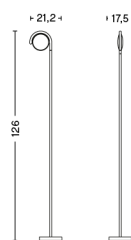

MARSELIS FLOOR LAMP

DESIGN Kaschkasch
SIZE W17,5 x D21,2 x H126 cm
W6.89" x D8.35" x H49.61"
DETAILS Wet spray aluminium, moulded PMMA,
moulded Polycarbonate, sand cast iron,
powder coated steel, EVA foam pad,
integrated LED strip.
LIGHT SOURCE INTEGRATED LED, 4W. 213LM. 2700K. Warm
white
DIMMABLE Yes
SWITCH TOUCH STEP DIMMER
IP 20
CORD LENGTH 200 cm
SUPPLY 220-240V
SALES QTY. 1 pcs.

ITEM NO	FINISH	EAN CODE	GBP INCL. VAT
4191131009000	Soft black powder coated aluminium	 5 710441 261322	239.00
4191132009000	Ash grey powder coated aluminium	 5 710441 261339	239.00

PACKAGING 1 box / 1 pcs. **BOX DIMENSIONS AND WEIGHT** 1 pcs. / W133 x D25 x H25 cm / 5,00 kg
PRODUCT STATUS Stock Item