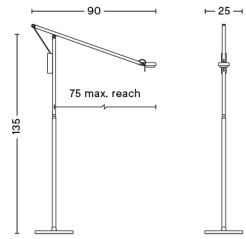

PACKAGING 2 box / 1 pcs. **BOX DIMENSIONS AND WEIGHT** 1 pcs. / W7.3 x D7.3 x H1.8 cm / 0.17 kg
PRODUCT STATUS Stock Item 1 pcs. / W42 x D23.5 x H6.5 cm / 1 kg

MATIN TABLE LAMP / L

DESIGN Inga Sempé
SIZE W38 x D38 x H52 cm
 W14.96" x D14.96" x H20.47"
DETAILS Lamp shade in cotton fabric laminated to a PVC sheet. Lamp base in bent steel wire with a polished brass finish, precision cast steel counter weight with black injection moulded ABS hardware. Digital inline dimmer switch and cable are black for all colour variants.
LIGHT SOURCE INTEGRATED LED, 5W. 150LM. 2800K. Warm white
DIMMABLE Yes
SWITCH INLINE STEP DIMMER
IP 20
CORD LENGTH 200 cm
SUPPLY 220-240V
SALES QTY. 1 pcs.

PACKAGING 2 box / 1 pcs. **BOX DIMENSIONS AND WEIGHT** 1 pcs. / W22.5 x D7.2 x H7.2 cm / 0.17 kg
PRODUCT STATUS Stock Item 1 pcs. / W55.4 x D24 x H6.5 cm / 1.1 kg

FIFTY-FIFTY TABLE LAMP

DESIGN Sam Weller
SIZE W18,5 x D90 x H60 cm
 W7.28" x D35.43" x H23.62"
DETAILS Wet spray and anodised aluminium, sand cast iron, powder coated steel, EVA foam pad, integrated LED module.
LIGHT SOURCE INTEGRATED LED, 4W. 360LM. 3000K. Warm white
DIMMABLE Yes
SWITCH TOUCH STEP DIMMER
IP 20
CORD LENGTH 200 cm
SUPPLY 220-240V
SALES QTY. 1 pcs.

FIFTY-FIFTY FLOOR LAMP

DESIGN Sam Weller
SIZE W25 x D90 x H135 cm
 W9.84" x D35.43" x H53.15"
DETAILS Wet spray and anodised aluminium, sand cast iron, powder coated steel, EVA foam pad, integrated LED module.
LIGHT SOURCE INTEGRATED LED, 4W. 360LM. 3000K. Warm white
DIMMABLE Yes
SWITCH TOUCH STEP DIMMER
IP 20
CORD LENGTH 200 cm
SUPPLY 220-240V
SALES QTY. 1 pcs.