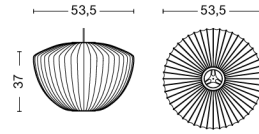

NELSON APPLE BUBBLE PENDANT / M

DESIGN George Nelson
SIZE Ø53,5 x H37 cm
Ø21.06" x H14.57"
DETAILS Webbing polymer shade. Coated and brushed metal frame top and bottom ring. Cable with white PVC isolation. Recommended light source: LED E27 (A19) 10-13W, 1000-1500lm, 2700K, Warm White.
LIGHT SOURCE NOT INCLUDED
DIMMABLE No
SWITCH No
IP 20
CORD LENGTH 183 cm
SUPPLY 220-240V
SALES QTY. 1 pcs.

ITEM NO	FINISH	EAN CODE	GBP INCL. VAT

936371	Off white webbing polymer