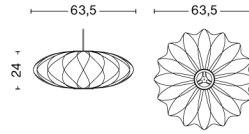

PACKAGING 1 box / 1 pcs.
PRODUCT STATUS Stock Item

BOX DIMENSIONS AND WEIGHT 1 pcs. / W50 x D50 x H25,5 cm / 2,50 kg

NELSON SAUCER CRISSCROSS BUBBLE PENDANT / M

DESIGN George Nelson
SIZE Ø63,5 x H24 cm
 Ø25" x H9.45"
DETAILS Webbing polymer shade. Coated and brushed metal frame top and bottom ring. Cable with white PVC isolation. Recommended light source for S: LED E27 (A15) 5-8W, 500-800lm, 2700-3000K, Warm White. For M: LED E27 (A19) 10-13W, 1000-1500lm, 2700K, Warm White.
LIGHT SOURCE NOT INCLUDED
DIMMABLE No
SWITCH No
IP 20
CORD LENGTH 183 cm
SUPPLY 220-240V
SALES QTY. 1 pcs.