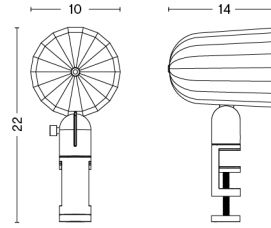

PACKAGING 1 box / 1 pcs. **BOX DIMENSIONS AND WEIGHT** 1 pcs. / W44,5 x D19 x H15 cm / 2,00 kg
PRODUCT STATUS Stock Item

MARSELIS FLOOR LAMP

DESIGN Kaschkasch
SIZE W17,5 x D21,2 x H126 cm
 W6.89" x D8.35" x H49.61"
DETAILS Wet spray aluminium, moulded PMMA,
 moulded Polycarbonate, sand cast iron,
 powder coated steel, EVA foam pad,
 integrated LED strip.
LIGHT SOURCE INTEGRATED LED, 4W. 213LM. 2700K. Warm
 white
DIMMABLE Yes
SWITCH TOUCH STEP DIMMER
IP 20
CORD LENGTH 200 cm
SUPPLY 220-240V
SALES QTY. 1 pcs.

ROPE TRICK

DESIGN Stefan Diez
SIZE W18 x D33 x H170 cm
 W7.09" x D12.99" x H66.93"
DETAILS Woven PET, aluminium, acrylic, polypropylene and ABS. Integrated LED module.
LIGHT SOURCE INTEGRATED LED, 10W. 410LM. 3000K. Warm white
DIMMABLE Yes
SWITCH STEPLESS TOUCH DIMMER
IP 20
CORD LENGTH 250 cm
SUPPLY 220-240V
SALES QTY. 1 pcs.

PACKAGING 1 box / 1 pcs. **BOX DIMENSIONS AND WEIGHT** 1 pcs. / W170 x D47 x H29 cm / 11,50 kg
PRODUCT STATUS Stock Item

NOC CLAMP

DESIGN SmithMatthias
SIZE W10 x D14 x H22 cm
 W3.94" x D5.51" x H8.66"
LIGHT SOURCE LED E14 (A15), 5.5W. 470LM. 2800K. Warm
 white
DIMMABLE No
SWITCH INLINE SWITCH
IP 20
CORD LENGTH 200 cm
SUPPLY 220-240V
SALES QTY. 1 pcs.