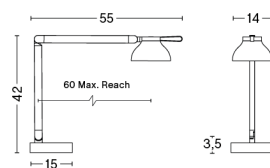

PC DOUBLE ARM W. WALL BRACKET

DESIGN Pierre Charpin
SIZE W14 x D55 x H45 cm
 W5.51" x D21.65" x H17.72"
DETAILS Extruded aluminium arms with die cast aluminium joints. Shade in spun aluminium. Silicone cable cord.
LIGHT SOURCE INTEGRATED LED, 5.7W. 407LM. 3100K. COOL WHITE
DIMMABLE Yes
SWITCH STEPLESS TOUCH DIMMER
IP 20
CORD LENGTH 200 cm
SUPPLY 220-240V
SALES QTY. 1 pcs.

PC DOUBLE ARM W. CLAMP

DESIGN Pierre Charpin
SIZE W14 x D55 x H60,5 cm
 W5.51" x D21.65" x H23.82"
DETAILS Extruded aluminium arms with die cast aluminium joints. Grey shade in spun aluminium. Shade in spun aluminium. Silicone cable cord.
LIGHT SOURCE INTEGRATED LED, 5.7W. 407LM. 3100K. COOL WHITE
DIMMABLE Yes
SWITCH STEPLESS TOUCH DIMMER
IP 20
CORD LENGTH 200 cm
SUPPLY 220-240V
SALES QTY. 1 pcs.

PC DOUBLE ARM W. TABLE INSERT

DESIGN Pierre Charpin
SIZE W14 x D55 x H42,5 cm
 W5.51" x D21.65" x H16.73"
DETAILS Extruded aluminium arms with die cast aluminium joints. Shade in spun aluminium. Silicone cable cord.
LIGHT SOURCE INTEGRATED LED, 5.7W. 407LM. 3100K. COOL WHITE
DIMMABLE Yes
SWITCH STEPLESS TOUCH DIMMER
IP 20
CORD LENGTH 200 cm
SUPPLY 220-240V
SALES QTY. 1 pcs.

PC DOUBLE ARM W. TABLE BASE

DESIGN Pierre Charpin
SIZE W14 x D55 x H42 cm
 W5.51" x D21.65" x H16.54"
DETAILS Extruded aluminium arms with die cast aluminium joints. Shade in spun aluminium. Silicone cable cord.
LIGHT SOURCE INTEGRATED LED, 5.7W. 407LM. 3100K. COOL WHITE
DIMMABLE Yes
SWITCH STEPLESS TOUCH DIMMER
IP 20
CORD LENGTH 200 cm
SUPPLY 220-240V
SALES QTY. 1 pcs.