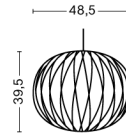

NELSON BALL CRISSCROSS BUBBLE PENDANT / M

DESIGN George Nelson
SIZE Ø48,5 x H39,5 cm
Ø19.09" x H15.55"
DETAILS Webbing polymer shade. Coated and brushed metal frame top and bottom ring. Cable with white PVC isolation. Recommended light source for S: LED E27 (A15) 5-8W, 500-800lm, 2700-3000K, Warm White. For M: LED E27 (A19) 10-13W, 1000-1500lm, 2700K, Warm White.
LIGHT SOURCE NOT INCLUDED
DIMMABLE No
SWITCH No
IP 20
CORD LENGTH 183 cm
SUPPLY 220-240V
SALES QTY. 1 pcs.

ITEM NO	FINISH	EAN CODE	GBP INCL. VAT
936350	Off white webbing polymer	 5 710441 275060	599.00

PACKAGING 1 box / 1 pcs.   **BOX DIMENSIONS AND WEIGHT** 1 pcs. / W57,5 x D57,5 x H45,5 cm / 3,00 kg
PRODUCT STATUS Stock Item