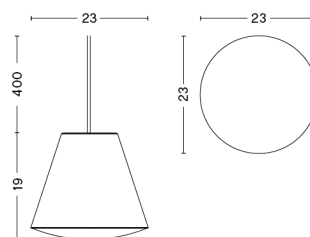

SINKER / S / PENDANT

DESIGN HAY
SIZE Ø23 x H19 cm
Ø9.06" x H7.48"
DETAILS Shade in textured ABS with acrylic diffuser and textile cord.
LIGHT SOURCE LED E27 (A19), 10.5W. 810LM. 2800K. Warm white
DIMMABLE Yes
SWITCH No
IP 20
CORD LENGTH 400 cm
SUPPLY 220-240V
SALES QTY. 1 pcs.

ITEM NO	FINISH	EAN CODE	GBP INCL. VAT
4004752009000	Cream white moulded acrylic	 5 710441 036548	169.00
4004752509000	Oxide red moulded acrylic	 5 710441 206538	169.00
4004751009000	Soft black moulded acrylic	 5 710441 030959	169.00
4004751509000	Dusty grey moulded acrylic	 5 710441 030966	169.00

PACKAGING 1 box / 1 pcs. **BOX DIMENSIONS AND WEIGHT** 1 pcs. / W31 x D30 x H29 cm / 2,00 kg
PRODUCT STATUS Stock Item