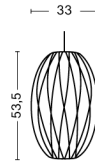

NELSON CIGAR CRISSCROSS BUBBLE PENDANT / M

DESIGN George Nelson
SIZE Ø33 x H53,5 cm
Ø12.99" x H21.06"
DETAILS Webbing polymer shade. Coated and brushed metal frame top and bottom ring. Cable with white PVC isolation. Recommended light source for S: LED E27 (A15) 5-8W, 500-800lm, 2700-3000K, Warm White. For M: LED E27 (A19) 10-13W, 1000-1500lm, 2700K, Warm White.
LIGHT SOURCE NOT INCLUDED
DIMMABLE No
SWITCH No
IP 20
CORD LENGTH 183 cm
SUPPLY 220-240V
SALES QTY. 1 pcs.

ITEM NO	FINISH	EAN CODE	GBP INCL. VAT
936356	Off white webbing polymer	 5 710441 275084	599.00

PACKAGING 1 box / 1 pcs.   **BOX DIMENSIONS AND WEIGHT** 1 pcs. / W40 x D40 x H62 cm / 3,00 kg
PRODUCT STATUS Stock Item