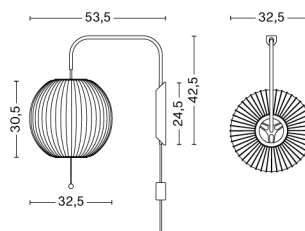

NELSON BALL WALL SCONCE CABLED / S

DESIGN George Nelson
SIZE W32,5 x D53,5 x H42,5 cm
W12.8" x D21.06" x H16.73"
DETAILS Shade in webbing polymer. Frame top and bottom ring in coated and brushed metal and nickel. Wallbracket in walnut. Arm in brushed nickel steel that extends approximately 36 cm. Recommended light source: LED E27 (A15) 5-8W, 500-800lm, 2700-3000K, Warm White.
LIGHT SOURCE NOT INCLUDED
DIMMABLE No
SWITCH PULL SWITCH
IP 20
CORD LENGTH 366 cm
SUPPLY 220-240V
SALES QTY. 1 pcs.

ITEM NO	FINISH	EAN CODE	GBP INCL. VAT
936383	Off white webbing polymer	 5 710441 275176	599.00

PACKAGING 1 box / 1 pcs. **BOX DIMENSIONS AND WEIGHT** 1 pcs. / W40,6 x D43,2 x H40,6 cm / 3,60 kg
PRODUCT STATUS Stock Item