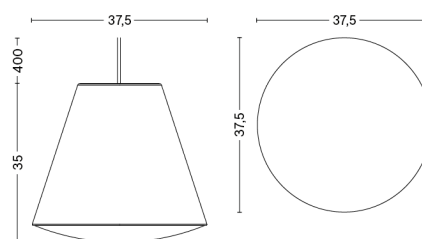

SINKER / L / PENDANT

DESIGN HAY
SIZE Ø37,5 x H35 cm
Ø14.76" x H13.78"
DETAILS Shade in textured ABS with acrylic diffuser and textile cord.
LIGHT SOURCE LED E27 (A19), 13W. 1055LM. 2800K. Warm white
DIMMABLE Yes
SWITCH No
IP 20
CORD LENGTH 400 cm
SUPPLY 220-240V
SALES QTY. 1 pcs.

ITEM NO	FINISH	EAN CODE	GBP INCL. VAT
4004762509000	Oxide red moulded acrylic	 5 710441 206545	215.00
4004762009000	Cream white moulded acrylic	 5 710441 036708	215.00
4004761009000	Soft black moulded acrylic	 5 710441 030973	215.00
4004761509000	Dusty grey moulded acrylic	 5 710441 030980	215.00

PACKAGING 1 box / 1 pcs.
PRODUCT STATUS Stock Item

BOX DIMENSIONS AND WEIGHT 1 pcs. / W44 x D42,5 x H40,5 cm / 4,00 kg