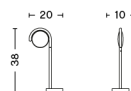

MARSELIS TABLE LAMP

DESIGN Kaschkasch
SIZE W10 x D20 x H38 cm
W3.94" x D7.87" x H14.96"
DETAILS Wet spray aluminium, moulded PMMA,
moulded Polycarbonate, sand cast iron,
powder coated steel, EVA foam pad,
integrated LED strip.
LIGHT SOURCE INTEGRATED LED, 4W. 213LM. 2700K. Warm
white
DIMMABLE Yes
SWITCH TOUCH STEP DIMMER
IP 20
CORD LENGTH 200 cm
SUPPLY 220-240V
SALES QTY. 1 pcs.

ITEM NO	FINISH	EAN CODE	GBP INCL. VAT
4191113009000	Khaki green powder coated aluminium	 5 710441 261315	155.00
4191112009000	Ash grey powder coated aluminium	 5 710441 261308	155.00
4191111009000	Soft black powder coated aluminium	 5 710441 261292	155.00

PACKAGING 1 box / 1 pcs. **BOX DIMENSIONS AND WEIGHT** 1 pcs. / W44,5 x D19 x H15 cm / 2,00 kg
PRODUCT STATUS Stock Item