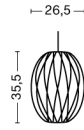

NELSON CIGAR CRISSCROSS BUBBLE PENDANT / S

DESIGN George Nelson
SIZE Ø26,5 x H35,5 cm
Ø10.43" x H13.98"
DETAILS Webbing polymer shade. Coated and brushed metal frame top and bottom ring. Cable with white PVC isolation. Recommended light source for S: LED E27 (A15) 5-8W, 500-800lm, 2700-3000K, Warm White. For M: LED E27 (A19) 10-13W, 1000-1500lm, 2700K, Warm White.
LIGHT SOURCE NOT INCLUDED
DIMMABLE No
SWITCH No
IP 20
CORD LENGTH 183 cm
SUPPLY 220-240V
SALES QTY. 1 pcs.

ITEM NO	FINISH	EAN CODE	GBP INCL. VAT
936353	Off white webbing polymer	 5 710441 275077	485.00

PACKAGING 1 box / 1 pcs.   **BOX DIMENSIONS AND WEIGHT** 1 pcs. / W40 x D40 x H62,5 cm / 2,50 kg
PRODUCT STATUS Stock Item