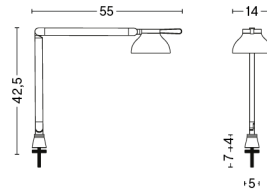

PC DOUBLE ARM W. WALL BRACKET

DESIGN Pierre Charpin
SIZE W14 x D55 x H45 cm
 W5.51" x D21.65" x H17.72"
DETAILS Extruded aluminium arms with die cast aluminium joints. Shade in spun aluminium. Silicone cable cord.
LIGHT SOURCE INTEGRATED LED, 5.7W. 407LM. 3100K. COOL WHITE
DIMMABLE Yes
SWITCH STEPLESS TOUCH DIMMER
IP 20
CORD LENGTH 200 cm
SUPPLY 220-240V
SALES QTY. 1 pcs.

PC DOUBLE ARM W. CLAMP

DESIGN Pierre Charpin
SIZE W14 x D55 x H60,5 cm
 W5.51" x D21.65" x H23.82"
DETAILS Extruded aluminium arms with die cast aluminium joints. Grey shade in spun aluminium. Shade in spun aluminium. Silicone cable cord.
LIGHT SOURCE INTEGRATED LED, 5.7W. 407LM. 3100K. COOL WHITE
DIMMABLE Yes
SWITCH STEPLESS TOUCH DIMMER
IP 20
CORD LENGTH 200 cm
SUPPLY 220-240V
SALES QTY. 1 pcs.

PC DOUBLE ARM W. TABLE INSERT

DESIGN Pierre Charpin
SIZE W14 x D55 x H42,5 cm
 W5.51" x D21.65" x H16.73"
DETAILS Extruded aluminium arms with die cast aluminium joints. Shade in spun aluminium. Silicone cable cord.
LIGHT SOURCE INTEGRATED LED, 5.7W. 407LM. 3100K. COOL WHITE
DIMMABLE Yes
SWITCH STEPLESS TOUCH DIMMER
IP 20
CORD LENGTH 200 cm
SUPPLY 220-240V
SALES QTY. 1 pcs.