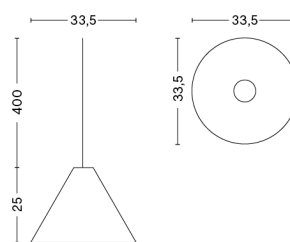

30 DEGREES WITH CORD SET / M / PENDANT

DESIGN Johan Van Hengel
SIZE Ø33,5 x H25 cm
Ø13.19" x H9.84"
DETAILS Veneered oak pendant shade with textile cord set. Recommended light source for S: LED E27 (A15) 5,5W, 470lm 2700K, Warm White. For M and L: LED E27 (A19) 10.5W, 810lm 2700K, Warm White. For XL: LED E27 (G30) 13W, 1055lm 2700K Warm White.,
LIGHT SOURCE NOT INCLUDED
DIMMABLE No
SWITCH No
IP 20
CORD LENGTH 400 cm
SUPPLY 220-240V
SALES QTY. 1 pcs.

ITEM NO	FINISH	EAN CODE	GBP INCL. VAT
4190331009000	Matt lacquered oak veneer shade, black cord set		139.00

PACKAGING	2 box / 1 pcs.	BOX DIMENSIONS AND WEIGHT	1 pcs. / W35 x D35 x H27 cm / 1.5 kg
PRODUCT STATUS	Stock Item		1 pcs. / W12.5 x D12.6 x H14.5 cm / 0.5 kg