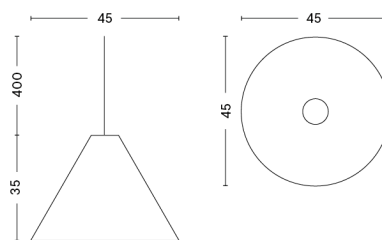

30 DEGREES WITH CORD SET / L / PENDANT

DESIGN Johan Van Hengel
SIZE Ø45 x H35 cm
Ø17.72" x H13.78"
DETAILS Veneered oak pendant shade with textile cord set. Recommended light source for S: LED E27 (A15) 5,5W, 470lm 2700K, Warm White. For M and L: LED E27 (A19) 10.5W, 810lm 2700K, Warm White. For XL: LED E27 (G30) 13W, 1055lm 2700K Warm White.,
LIGHT SOURCE NOT INCLUDED
DIMMABLE No
SWITCH No
IP 20
CORD LENGTH 400 cm
SUPPLY 220-240V
SALES QTY. 1 pcs.

ITEM NO	FINISH	EAN CODE	GBP INCL. VAT
4190391009000	Matt lacquered oak veneer shade, black cord set		225.00

PACKAGING	2 box / 1 pcs.	BOX DIMENSIONS AND WEIGHT	1 pcs. / W46 x D46 x H38 cm / 2 kg
PRODUCT STATUS	Stock Item		1 pcs. / W12.5 x D12.6 x H14.5 cm / 0.5 kg