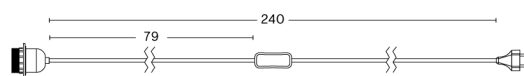

CORD SET TABLE

SIZE	Ø10 x L240 cm Ø3.94" x L94.49"
DETAILS	Suitable for Bonbon Table Lamp. Features an in-line rocker switch. Recommended light source LED E27 max. 15.
LIGHT SOURCE	NOT INCLUDED
DIMMABLE	No
SWITCH	INLINE SWITCH
IP	20
CORD LENGTH	240 cm
SUPPLY	220-240V
SALES QTY.	1 pcs.

ITEM NO	FINISH	EAN CODE	GBP INCL. VAT
418982	Black textured ABS	 5 710441 274131	29.00

PACKAGING	1 box / 1 pcs.	BOX DIMENSIONS AND WEIGHT	1 pcs. / W7,5 x D7,5 x H33 cm / 0,50 kg
PRODUCT STATUS	Stock Item