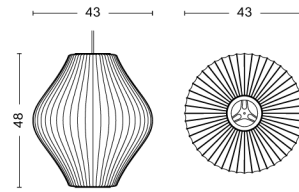

NELSON PEAR BUBBLE PENDANT / M

DESIGN George Nelson
SIZE Ø43 x H48 cm
Ø16.93" x H18.9"
DETAILS Webbing polymer shade. Coated and brushed metal frame top and bottom ring. Cable with white PVC isolation. Recommended light source for S: LED E27 (A15) 5-8W, 500-800lm, 2700-3000K, Warm White. For M: LED E27 (A19) 10-13W, 1000-1500lm, 2700K, Warm White.
LIGHT SOURCE NOT INCLUDED
DIMMABLE No
SWITCH No
IP 20
CORD LENGTH 183 cm
SUPPLY 220-240V
SALES QTY. 1 pcs.

ITEM NO	FINISH	EAN CODE	GBP INCL. VAT
936332	Off white webbing polymer	 5 710441 275008	575.00

PACKAGING 1 box / 1 pcs. **BOX DIMENSIONS AND WEIGHT** 1 pcs. / W50 x D50 x H56 cm / 4,00 kg
PRODUCT STATUS Stock Item