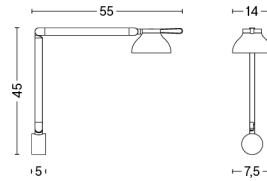

PC SINGLE ARM W. CLAMP

DESIGN Pierre Charpin
SIZE W14 x D9 x H62,7 cm
 W5.51" x D3.54" x H24.69"
DETAILS Extruded aluminium arm with die cast aluminium joints. Shade in spun aluminium. Silicone cable cord.
LIGHT SOURCE INTEGRATED LED, 5.7W .407LM. 3100K. COOL WHITE
DIMMABLE Yes
SWITCH STEPLESS TOUCH DIMMER
IP 20
CORD LENGTH 200 cm
SUPPLY 220-240V
SALES QTY. 1 pcs.

PC SINGLE ARM W. WALL BRACKET

DESIGN Pierre Charpin
SIZE W14 x D9 x H61 cm
 W5.51" x D3.54" x H24.02"
DETAILS Extruded aluminium arm with die cast aluminium joints. Shade in spun aluminium. Silicone cable cord.
LIGHT SOURCE INTEGRATED LED, 5.7W .407LM. 3100K. COOL WHITE
DIMMABLE Yes
SWITCH STEPLESS TOUCH DIMMER
IP 20
CORD LENGTH 200 cm
SUPPLY 220-240V
SALES QTY. 1 pcs.

PC DOUBLE ARM W. WALL BRACKET

DESIGN Pierre Charpin
SIZE W14 x D55 x H45 cm
 W5.51" x D21.65" x H17.72"
DETAILS Extruded aluminium arms with die cast aluminium joints. Shade in spun aluminium. Silicone cable cord.
LIGHT SOURCE INTEGRATED LED, 5.7W. 407LM. 3100K. COOL WHITE
DIMMABLE Yes
SWITCH STEPLESS TOUCH DIMMER
IP 20
CORD LENGTH 200 cm
SUPPLY 220-240V
SALES QTY. 1 pcs.