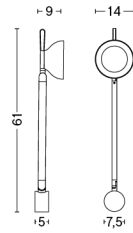

PC TABLE LAMP / L

DESIGN Pierre Charpin
SIZE W40 x D40 x H50 cm
 W15.75" x D15.75" x H19.69"
DETAILS Shade in anodised spun Aluminium. Base in anodised extruded aluminium with a cast iron internal weight. Diffuser in injection moulded translucent polycarbonate. Cable in black for all variants. Recommended light source: Dimmable LED E27 (A19) 10-13W, 1000-1500lm, 2700-3000K, Warm White.
LIGHT SOURCE NOT INCLUDED
SWITCH TOUCH STEP DIMMER
IP 20
CORD LENGTH 200 cm
SUPPLY 220-240V
SALES QTY. 1 pcs.

ITEM NO	FINISH	EAN CODE	GBP INCL. VAT
4104251009000	Soft black anodised aluminium	 5 710441 263807	259.00
4104251109000	Anodised aluminium	 5 710441 263814	259.00

PACKAGING	2 box / 1 pcs.	BOX DIMENSIONS AND WEIGHT	1 pcs. / W34.5 x D22.5 x H22.5 cm / 3 kg
PRODUCT STATUS	Stock Item		1 pcs. / W46.5 x D46.5 x H26 cm / 2.2 kg

PC SINGLE ARM W. CLAMP

DESIGN Pierre Charpin
SIZE W14 x D9 x H62,7 cm
 W5.51" x D3.54" x H24.69"
DETAILS Extruded aluminium arm with die cast aluminium joints. Shade in spun aluminium. Silicone cable cord.
LIGHT SOURCE INTEGRATED LED, 5.7W .407LM. 3100K. COOL WHITE
DIMMABLE Yes
SWITCH STEPLESS TOUCH DIMMER
IP 20
CORD LENGTH 200 cm
SUPPLY 220-240V
SALES QTY. 1 pcs.

PC SINGLE ARM W. WALL BRACKET

DESIGN Pierre Charpin
SIZE W14 x D9 x H61 cm
 W5.51" x D3.54" x H24.02"
DETAILS Extruded aluminium arm with die cast aluminium joints. Shade in spun aluminium. Silicone cable cord.
LIGHT SOURCE INTEGRATED LED, 5.7W .407LM. 3100K. COOL WHITE
DIMMABLE Yes
SWITCH STEPLESS TOUCH DIMMER
IP 20
CORD LENGTH 200 cm
SUPPLY 220-240V
SALES QTY. 1 pcs.