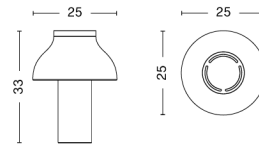

PC TABLE LAMP / S

DESIGN Pierre Charpin
SIZE W25 x D25 x H33 cm
W9.84" x D9.84" x H12.99"
DETAILS Shade in anodised spun Aluminium. Base in anodised extruded aluminium with a cast iron internal weight. Diffuser in injection moulded translucent polycarbonate. Cable in black for all variants. Recommended light source: Dimmable LED E27 (A19) 10-13W, 1000-1500lm, 2700-3000K, Warm White.
LIGHT SOURCE NOT INCLUDED
SWITCH TOUCH STEP DIMMER
IP 20
CORD LENGTH 200 cm
SUPPLY 220-240V
SALES QTY. 1 pcs.

ITEM NO	FINISH	EAN CODE	GBP INCL. VAT
4104211109000	Anodised aluminium	 5 710441 263777	199.00
4104211009000	Soft black anodised aluminium	 5 710441 263760	199.00

PACKAGING 2 box / 1 pcs. **BOX DIMENSIONS AND WEIGHT** 1 pcs. / W16.5 x D16.5 x H23.5 cm / 1.3 kg
PRODUCT STATUS Stock Item 1 pcs. / W31.5 x D31.5 x H20 cm / 1 kg