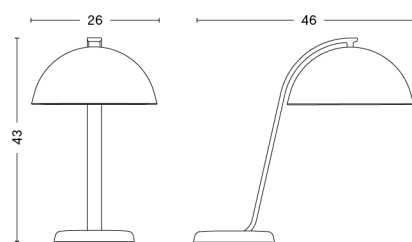

TURN ON

DESIGN Joel Hoff
SIZE Ø10 x H19,5 cm
 Ø3.94" x H7.68"
DETAILS Opal glass shade and anodized aluminium base. LED bulb included.
LIGHT SOURCE INTEGRATED LED, 4.5W. 250LM. 2700K. Warm white
DIMMABLE Yes
SWITCH ROTARY LAMP BODY DIMMER SWITCH
IP 20
CORD LENGTH 200 cm
SUPPLY 220-240V
SALES QTY. 1 pcs.

PACKAGING 1 box / 1 pcs. **BOX DIMENSIONS AND WEIGHT** 1 pcs. / W18 x D24,5 x H13 cm / 1,20 kg
PRODUCT STATUS Stock Item

CLOCHE

DESIGN Lars Beller Fjetland
SIZE W26 x D46 x H43 cm
 W10.24" x D18.11" x H16.93"
DETAILS Table lamp in steel shade and cast iron base.
LIGHT SOURCE LED E14 (A15), 5.5W. 470LM. 2800K. Warm white
DIMMABLE No
SWITCH INLINE SWITCH
IP 20
CORD LENGTH 200 cm
SUPPLY 220-240V
SALES QTY. 1 pcs.