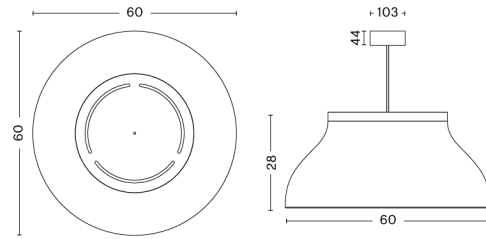

PC PENDANT / L

DESIGN Pierre Charpin
SIZE W60 x D60 x H28 cm
W23.62" x D23.62" x H11.02"
DETAILS Shade in anodised spun aluminium. Diffuser in injection moulded translucent polycarbonate. Cable in braided fabric with a PVC insulation. Cable is black for all variants. Recommended light source for S: 3 x LED G9 3-5W, 300-600lm, 2700-3000K, Warm White. For M: LED E27 (A19) 10-13W, 1000-1500lm, 2700-3000K, Warm White. For L: 3 x LED E27 (A19) 10-13W, 1000-1500lm, 2700-3000K, Warm White.
LIGHT SOURCE NOT INCLUDED
DIMMABLE No
SWITCH No
IP 20
CORD LENGTH 400 cm
SUPPLY 220-240V
SALES QTY. 1 pcs.

ITEM NO	FINISH	EAN CODE	GBP INCL. VAT
4104151009000	Soft black anodised aluminium	 5 710441 263746	355.00
4104151109000	Anodised aluminium	 5 710441 263753	355.00

PACKAGING 1 box / 1 pcs. **BOX DIMENSIONS AND WEIGHT** 1 pcs. / W62 x D62 x H45 cm / 5,50 kg
PRODUCT STATUS Stock Item