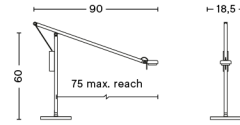

FIFTY-FIFTY TABLE LAMP

DESIGN Sam Weller
SIZE W18,5 x D90 x H60 cm
W7.28" x D35.43" x H23.62"
DETAILS Wet spray and anodised aluminium, sand cast iron, powder coated steel, EVA foam pad, integrated LED module.
LIGHT SOURCE INTEGRATED LED, 4W. 360LM. 3000K. Warm white
DIMMABLE Yes
SWITCH TOUCH STEP DIMMER
IP 20
CORD LENGTH 200 cm
SUPPLY 220-240V
SALES QTY. 1 pcs.

ITEM NO	FINISH	EAN CODE	GBP INCL. VAT
4102111009000	Soft black powder coated aluminium	 5 710441 243090	275.00
4102112009000	Ash grey powder coated aluminium	 5 710441 243106	275.00

PACKAGING	2 box / 1 pcs.	BOX DIMENSIONS AND WEIGHT	1 pcs. / W99.5 x D17 x H6 cm / 2 kg
PRODUCT STATUS	Stock Item		1 pcs. / W25.5 x D24 x H5 cm / 3 kg