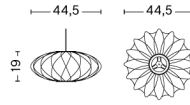

NELSON SAUCER CRISSCROSS BUBBLE PENDANT / S

DESIGN George Nelson
SIZE Ø44,5 x H19 cm
Ø17.52" x H7.48"

DETAILS Webbing polymer shade. Coated and brushed metal frame top and bottom ring. Cable with white PVC isolation. Recommended light source for S: LED E27 (A15) 5-8W, 500-800lm, 2700-3000K, Warm White. For M: LED E27 (A19) 10-13W, 1000-1500lm, 2700K, Warm White.

LIGHT SOURCE NOT INCLUDED

DIMMABLE No

SWITCH No

IP 20

CORD LENGTH 183 cm

SUPPLY 220-240V

SALES QTY. 1 pcs.

ITEM NO	FINISH	EAN CODE	GBP INCL. VAT
936365	Off white webbing polymer	 5 710441 275114	485.00

PACKAGING 1 box / 1 pcs.
PRODUCT STATUS Stock Item

BOX DIMENSIONS AND WEIGHT 1 pcs. / W50 x D50 x H25,5 cm / 2,50 kg