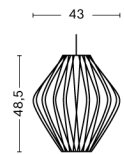

NELSON PEAR CRISSCROSS BUBBLE PENDANT / M

DESIGN George Nelson
SIZE Ø43 x H48,5 cm
Ø16.93" x H19.09"
DETAILS Webbing polymer shade. Coated and brushed metal frame top and bottom ring. Cable with white PVC isolation. Recommended light source for S: LED E27 (A15) 5-8W, 500-800lm, 2700-3000K, Warm White. For M: LED E27 (A19) 10-13W, 1000-1500lm, 2700K, Warm White.
LIGHT SOURCE NOT INCLUDED
DIMMABLE No
SWITCH No
IP 20
CORD LENGTH 183 cm
SUPPLY 220-240V
SALES QTY. 1 pcs.

ITEM NO	FINISH	EAN CODE	GBP INCL. VAT
936362	Off white webbing polymer	 5 710441 275107	649.00

PACKAGING 1 box / 1 pcs.   **BOX DIMENSIONS AND WEIGHT** 1 pcs. / W50 x D50 x H56 cm / 4,00 kg
PRODUCT STATUS Stock Item