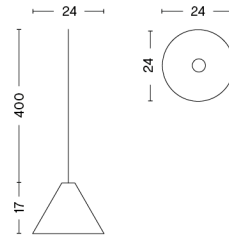

30 DEGREES WITH CORD SET / S / PENDANT

DESIGN Johan Van Hengel
SIZE Ø24 x H17 cm
Ø9.45" x H6.69"
DETAILS Veneered oak pendant shade with textile cord set. Recommended light source for S: LED E27 (A15) 5,5W, 470lm 2700K, Warm White. For M and L: LED E27 (A19) 10.5W, 810lm 2700K, Warm White. For XL: LED E27 (G30) 13W, 1055lm 2700K Warm White.,
LIGHT SOURCE NOT INCLUDED
DIMMABLE No
SWITCH No
IP 20
CORD LENGTH 400 cm
SUPPLY 220-240V
SALES QTY. 1 pcs.

ITEM NO	FINISH	EAN CODE	GBP INCL. VAT
4190131009000	Matt lacquered oak veneer shade, black cord set		115.00

PACKAGING 2 box / 1 pcs. **BOX DIMENSIONS AND WEIGHT** 1 pcs. / W27 x D27 x H19 cm / 0.5 kg
PRODUCT STATUS Stock Item 1 pcs. / W12.5 x D12.6 x H14.5 cm / 0.5 kg