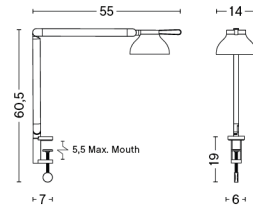

PC DOUBLE ARM W. WALL BRACKET

DESIGN Pierre Charpin
SIZE W14 x D55 x H45 cm
 W5.51" x D21.65" x H17.72"
DETAILS Extruded aluminium arms with die cast aluminium joints. Shade in spun aluminium. Silicone cable cord.
LIGHT SOURCE INTEGRATED LED, 5.7W. 407LM. 3100K. COOL WHITE
DIMMABLE Yes
SWITCH STEPLESS TOUCH DIMMER
IP 20
CORD LENGTH 200 cm
SUPPLY 220-240V
SALES QTY. 1 pcs.

PC DOUBLE ARM W. CLAMP

DESIGN Pierre Charpin
SIZE W14 x D55 x H60,5 cm
 W5.51" x D21.65" x H23.82"
DETAILS Extruded aluminium arms with die cast aluminium joints. Grey shade in spun aluminium. Shade in spun aluminium. Silicone cable cord.
LIGHT SOURCE INTEGRATED LED, 5.7W. 407LM. 3100K. COOL WHITE
DIMMABLE Yes
SWITCH STEPLESS TOUCH DIMMER
IP 20
CORD LENGTH 200 cm
SUPPLY 220-240V
SALES QTY. 1 pcs.