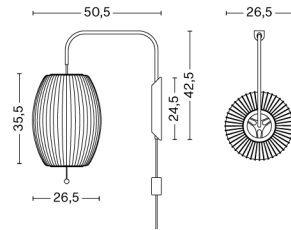

NELSON CIGAR WALL SCONCE CABLED / S

DESIGN George Nelson
SIZE W26,5 x D50,5 x H42,5 cm
W10.43" x D19.88" x H16.73"
DETAILS Shade in webbing polymer. Frame top and bottom ring in coated and brushed metal and nickel. Wallbracket in walnut. Arm in brushed nickel steel that extends approximately 36 cm. Recommended light source: LED E27 (A15) 5-8W, 500-800lm, 2700-3000K, Warm White.
LIGHT SOURCE NOT INCLUDED
DIMMABLE No
SWITCH PULL SWITCH
IP 20
CORD LENGTH 366 cm
SUPPLY 220-240V
SALES QTY. 1 pcs.

ITEM NO	FINISH	EAN CODE	GBP INCL. VAT
936386	Off white webbing polymer	 5 710441 275183	599.00

PACKAGING 1 box / 1 pcs.
PRODUCT STATUS Stock Item

BOX DIMENSIONS AND WEIGHT 1 pcs. / W25,4 x D48,3 x H48,3 cm / 3,60 kg